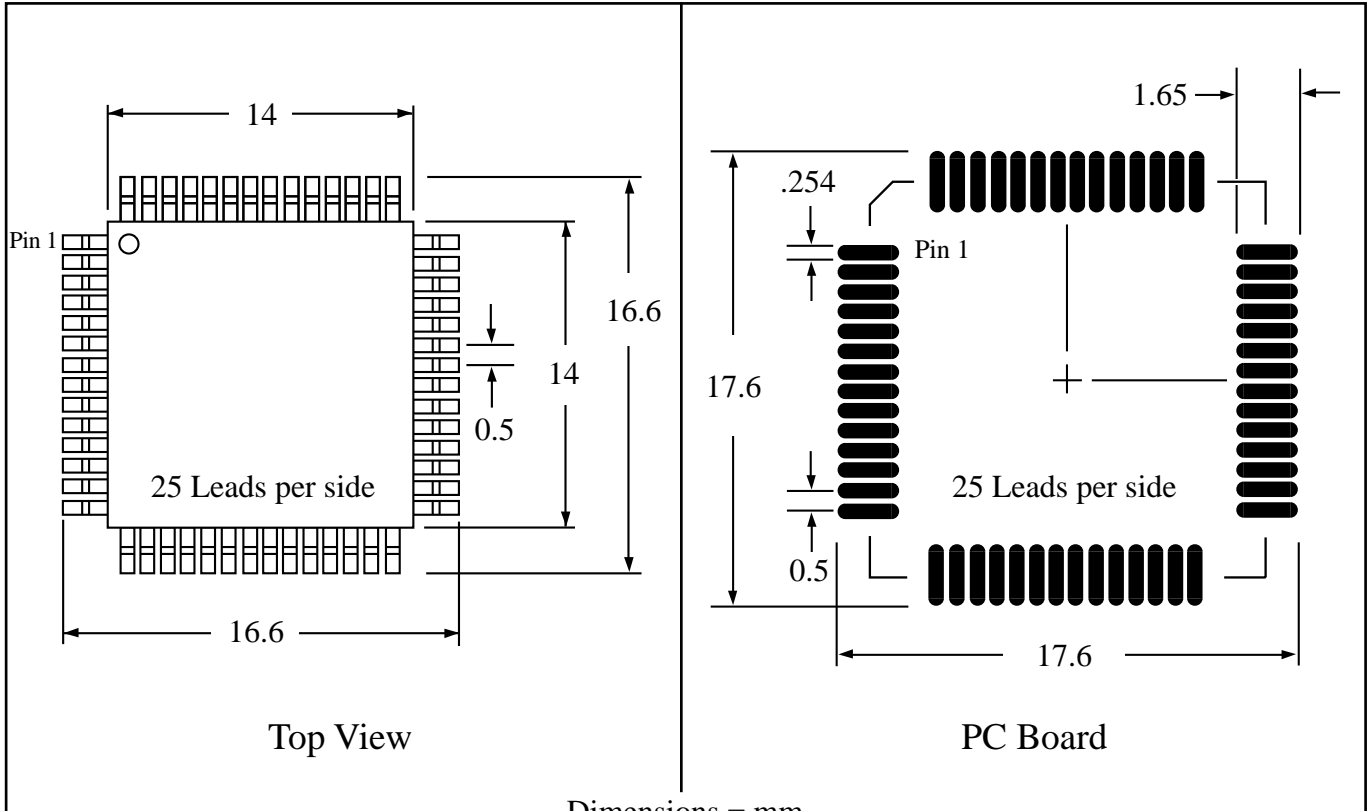

Part # **QFP100T19.7-2.6**
 Leads **100** Pitch **0.5mm**
 Body Size **14mmSQ**

TopLine™
 Tel 1-714-898-3830
 info@toplinedummy.com

Dwg Q100P526.pdf

Dimensions = mm