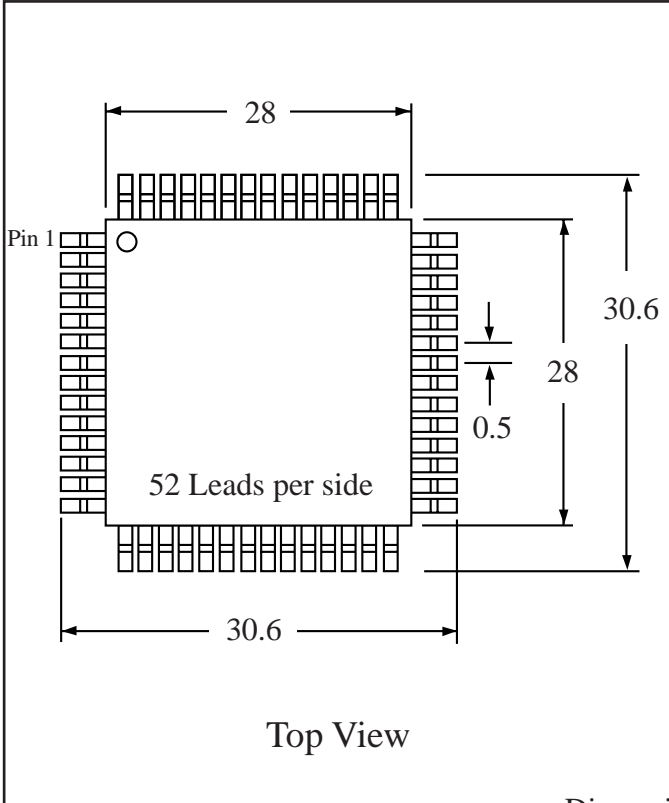

Part # QFP208T19.7F-2.6 LEAD FREE

Leads 208 Pitch 0.5mm

Body Size 28mm SQ

Tel 1-714-898-3830

info@topline.tv

Dimensions = mm