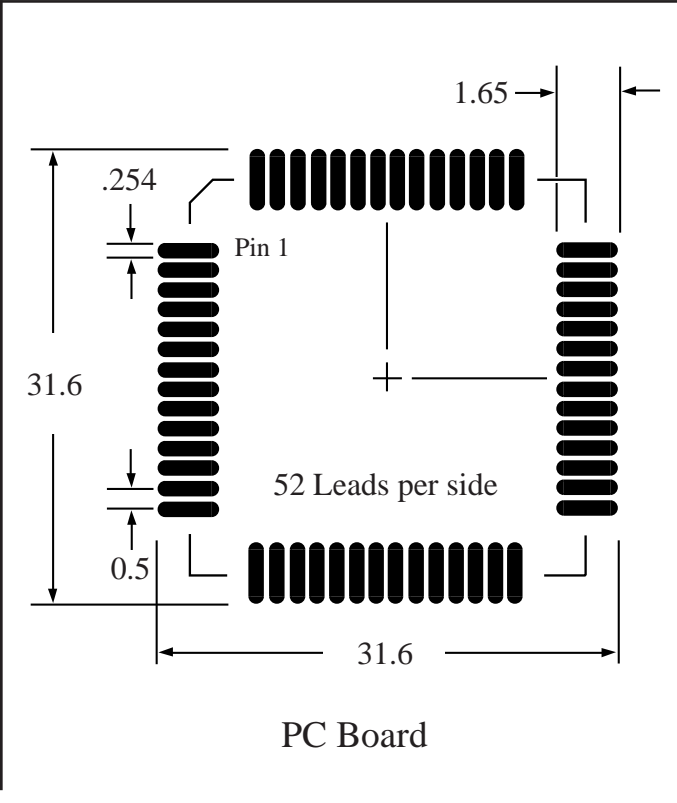

Part # QFP208T19.7F-2.6 LEAD FREE

Leads 208 Pitch 0.5mm

Body Size 28mm SQ

Tel 1-714-898-3830

info@topline.tv

Dimensions = mm