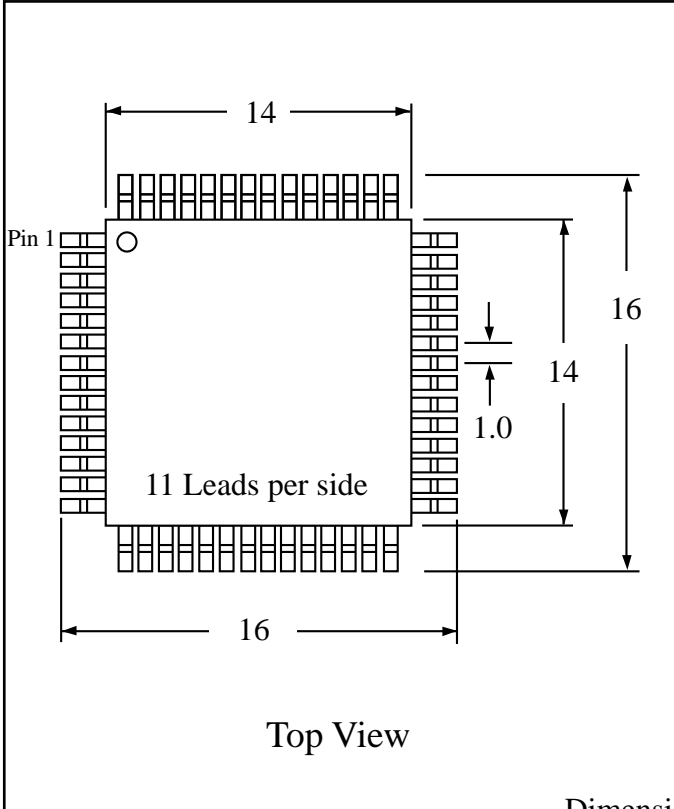

Part # **QFP44T40-2.0**
 Leads **44** Pitch **1.0mm**
 Body Size **14mmSQ**

TopLine™
 Tel 1-714-898-3830
 info@toplinedummy.com

Dwg Q44P120X.pdf

Dimensions = mm