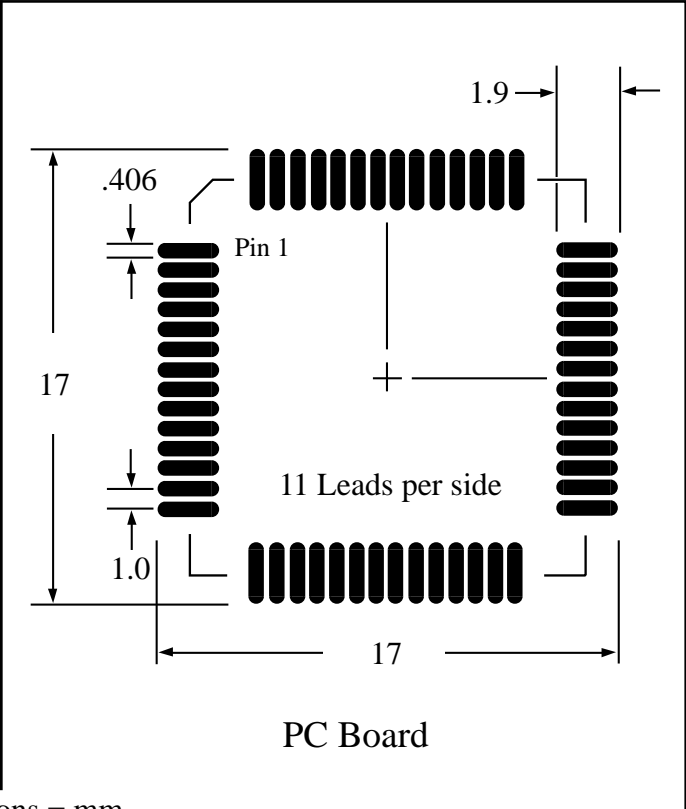

Part # **QFP44T40-2.0**
 Leads **44** Pitch **1.0mm**
 Body Size **14mmSQ**

TopLine™
 Tel 1-714-898-3830
 info@toplinedummy.com

Dwg Q44P120X.pdf

Dimensions = mm