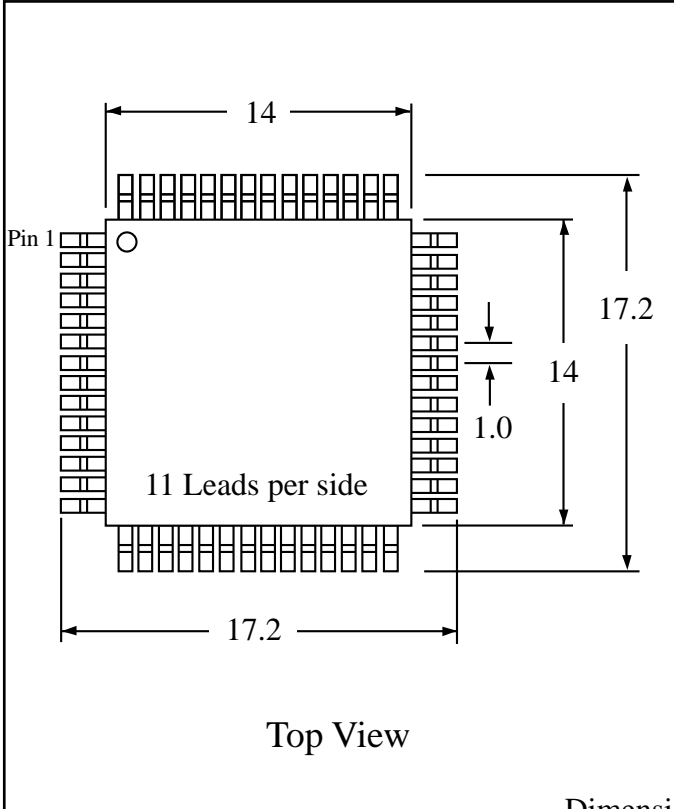

Part # **QFP44T40-3.2-2.7H**
 Leads **44** Pitch **1.0mm**
 Body Size **14mmSQ**

TopLineTM
 Tel 1-714-898-3830
 info@toplinedummy.com

Dwg Q44P132H.pdf

Dimensions = mm