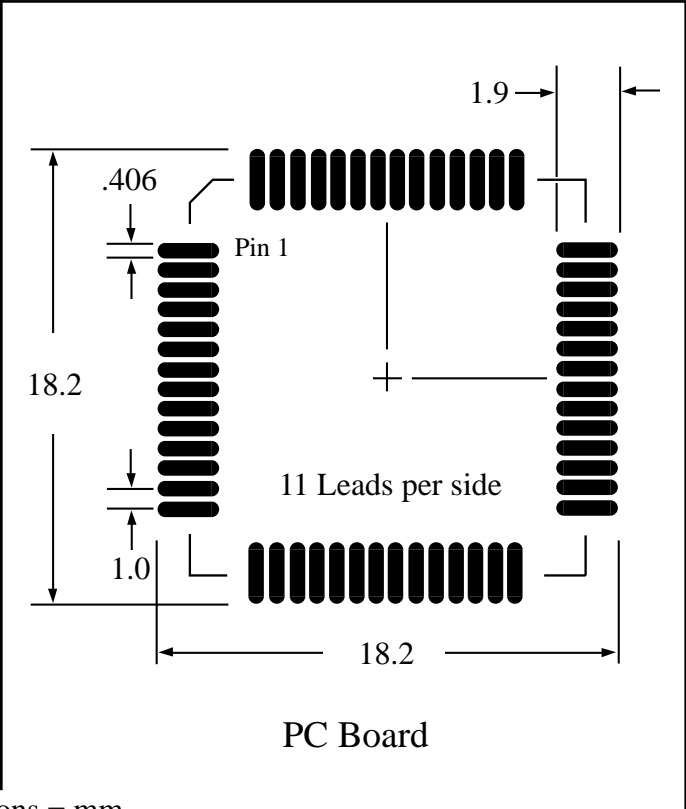

Part # **QFP44T40-3.2-2.7H**
 Leads **44** Pitch **1.0mm**
 Body Size **14mmSQ**

TopLineTM
 Tel 1-714-898-3830
 info@toplinedummy.com

Dwg Q44P132H.pdf

Dimensions = mm