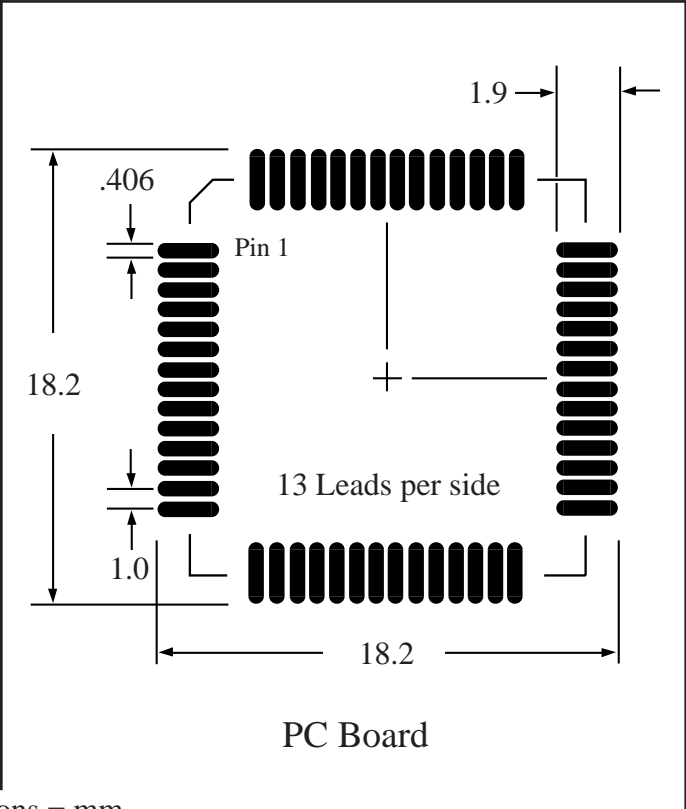

Part # **QFP52T40-3.2-2.0H**
 Leads **52** Pitch **1.0mm**
 Body Size **14mmSQ**

Dwg Q52P132.pdf

Tel 1-714-898-3830

info@toplinedummy.com

Dimensions = mm