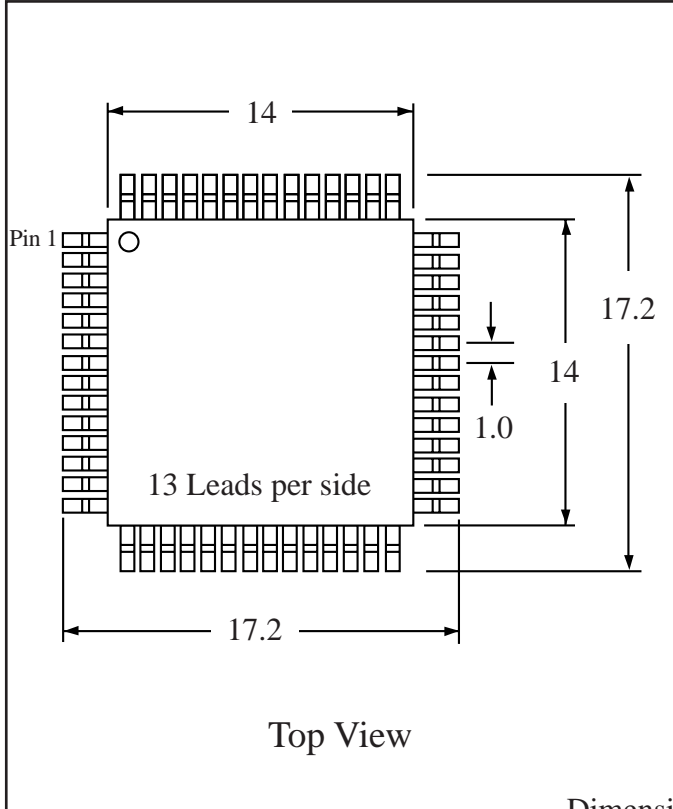

Part # **QFP52T40-3.2-2.0H**
 Leads **52** Pitch **1.0mm**
 Body Size **14mmSQ**

Dwg Q52P132.pdf

Tel 1-714-898-3830

info@toplinedummy.com

Dimensions = mm