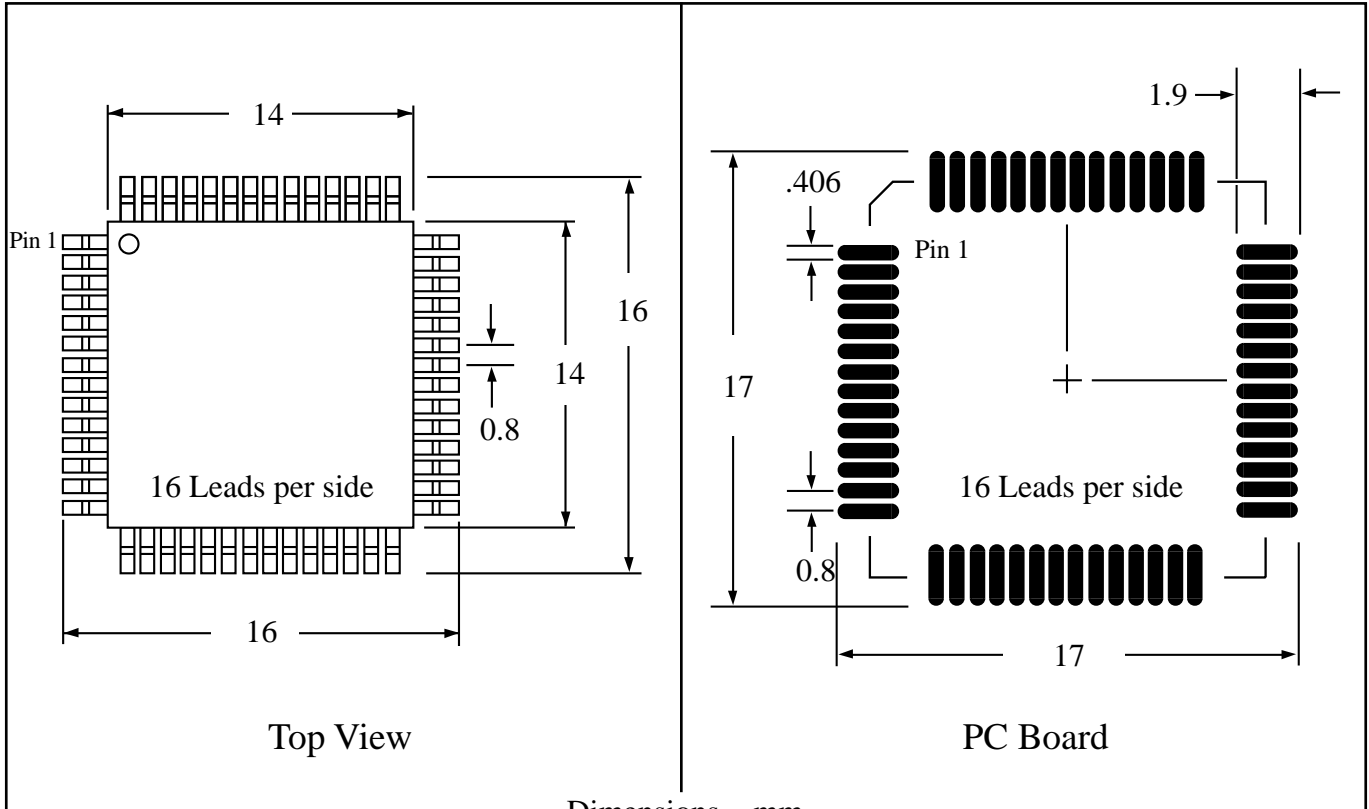

Part # **QFP64T30-2.0**
 Leads **64** Pitch **0.8mm**
 Body Size **14mmSQ**

Dwg Q64P820.pdf

TopLineTM

Tel 1-714-898-3830

info@toplinedummy.com

Dimensions = mm