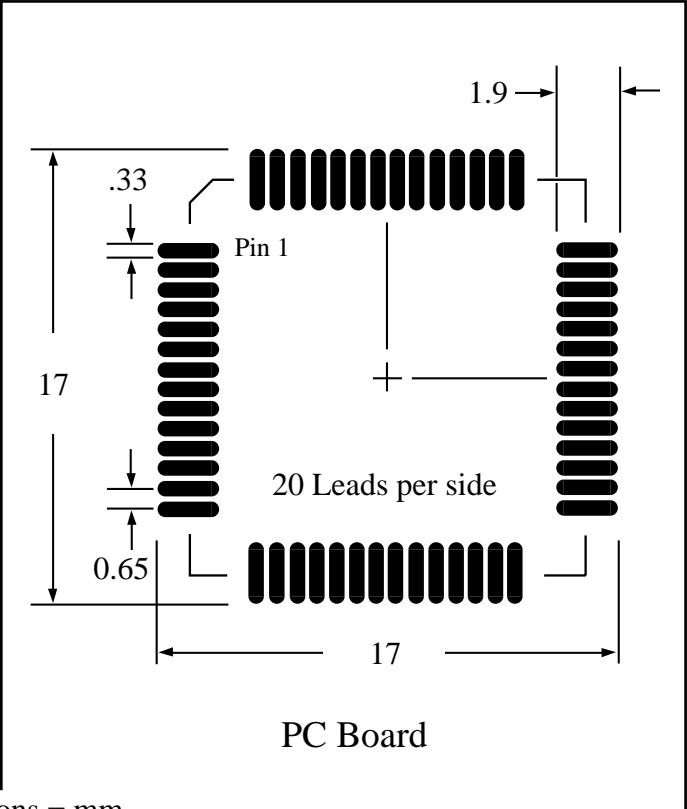

Part # **QFP80T25-2.0**
 Leads **80** Pitch **0.65mm**
 Body Size **14mmSQ**

TopLine™
 Tel 1-714-898-3830
 info@toplinedummy.com

Dwg Q80P620.pdf

Dimensions = mm