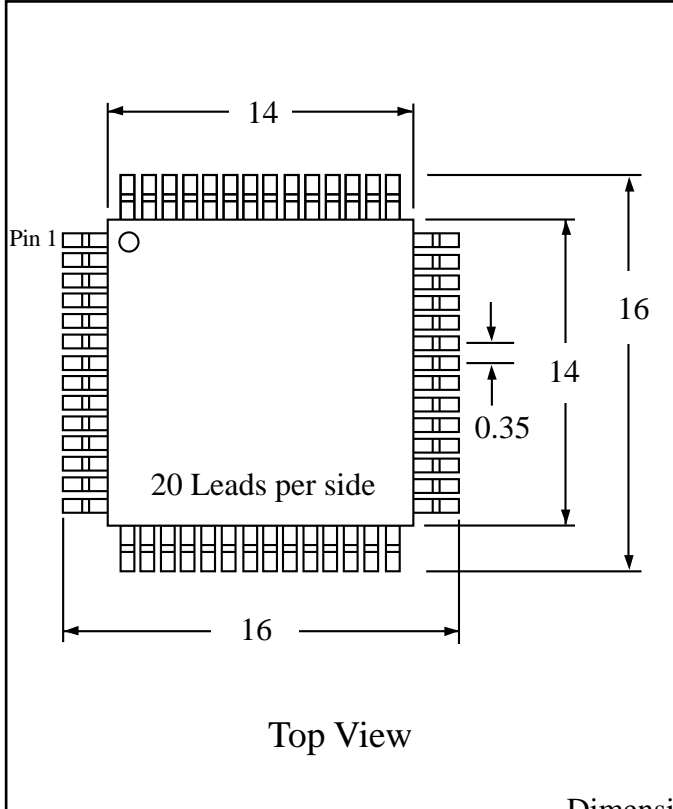

Part # **QFP80T25-2.0**
 Leads **80** Pitch **0.65mm**
 Body Size **14mmSQ**

TopLine™
 Tel 1-714-898-3830
 info@toplinedummy.com

Dwg Q80P620.pdf

Dimensions = mm