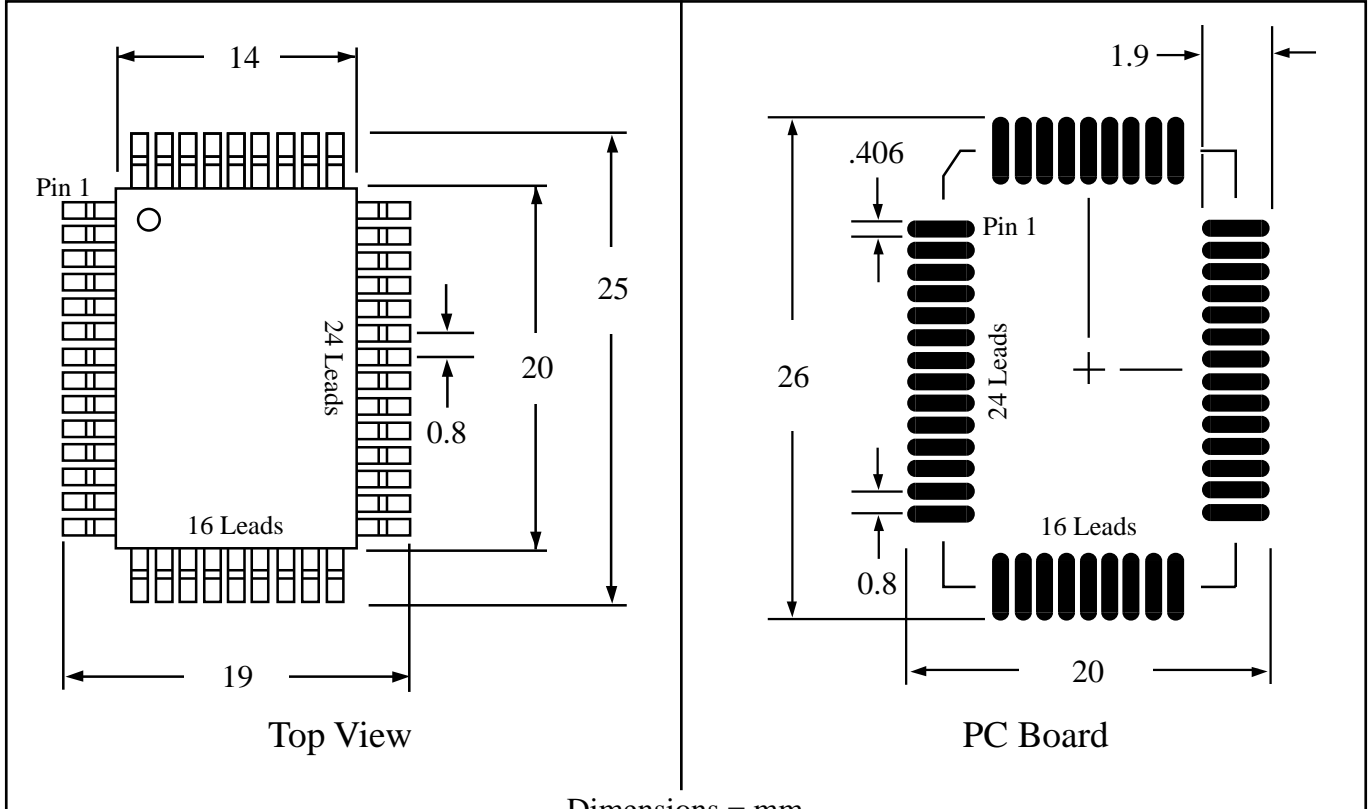

Part # **QFP80T30-5.0**
 Leads **80** Pitch **0.8mm**
 Body Size **14mm x 20mm**

TopLineTM
 Tel 1-714-898-3830
 info@toplinedummy.com

Dwg Q80P850.pdf

Dimensions = mm