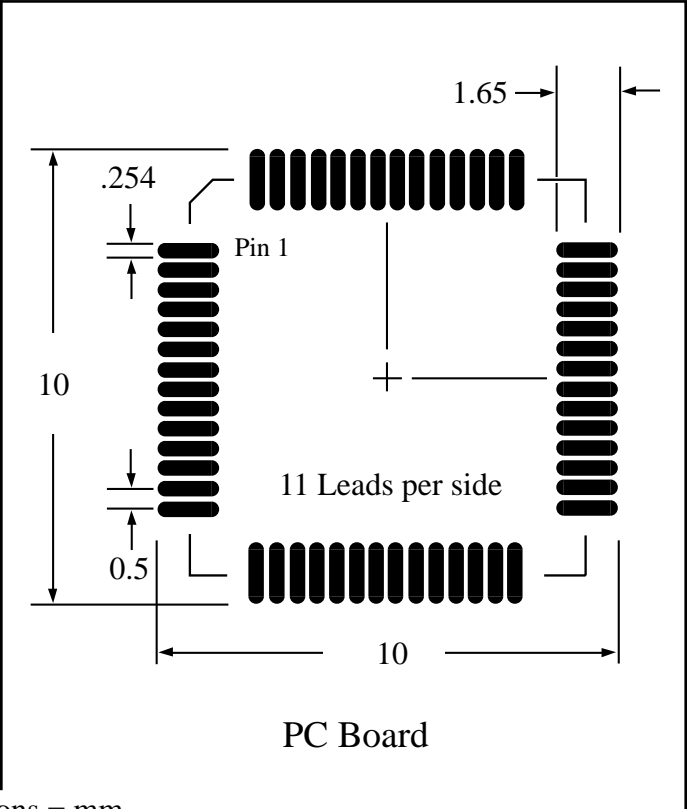

Part # **TQFP44T19.7-2.0**
 Leads **44** Pitch **0.5mm**
 Body Size **7mmSQ**

Dwg TQ44P5.pdf

TopLineTM

Tel 1-714-898-3830

info@toplinedummy.com

Dimensions = mm