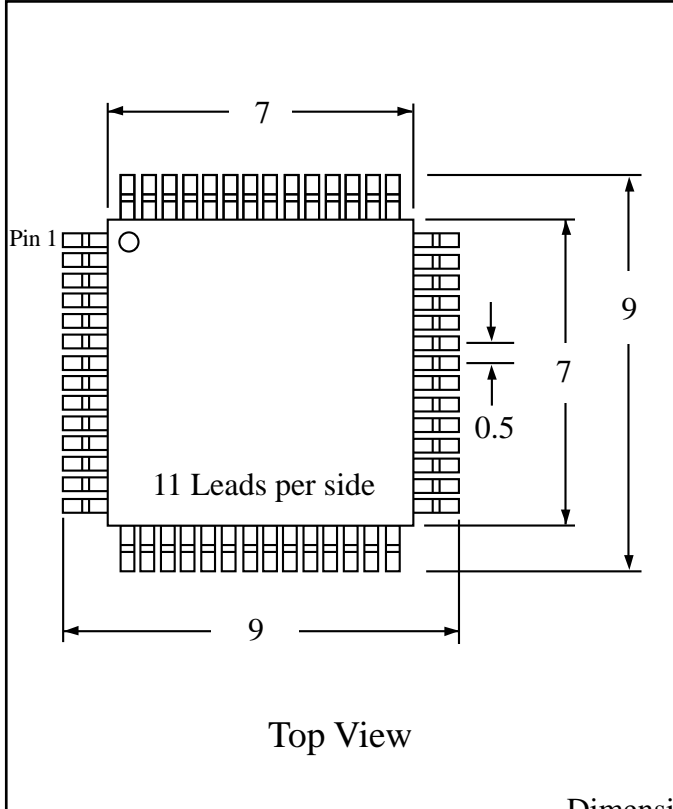

Part # **TQFP44T19.7-2.0**
 Leads **44** Pitch **0.5mm**
 Body Size **7mmSQ**

Dwg TQ44P5.pdf

TopLineTM

Tel 1-714-898-3830

info@toplinedummy.com

Dimensions = mm