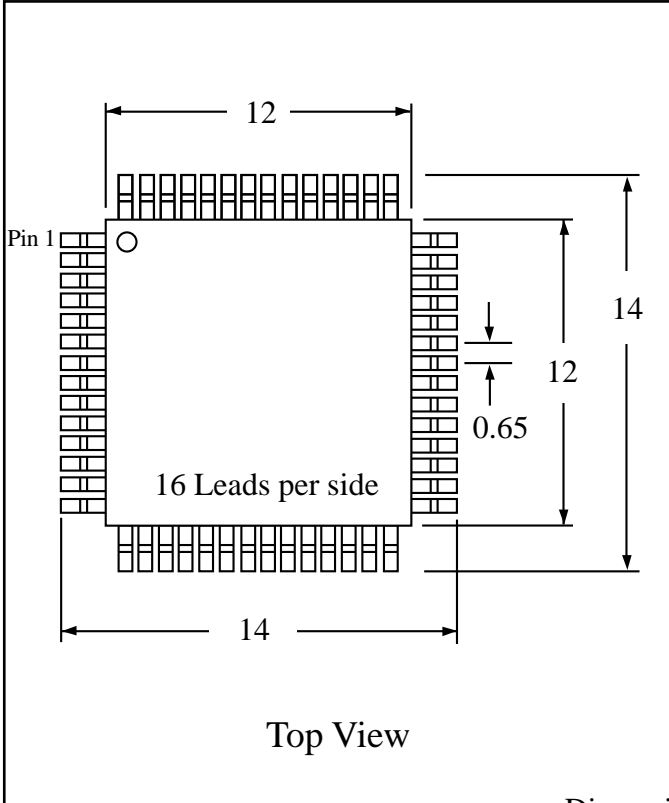

Part # **TQFP64T25-2.0**
 Leads **64** Pitch **.65mm**
 Body Size **12mmSQ**

Dwg TQ64P6.pdf

TopLineTM
 Tel 1-714-898-3830
 info@toplinedummy.com

Dimensions = mm