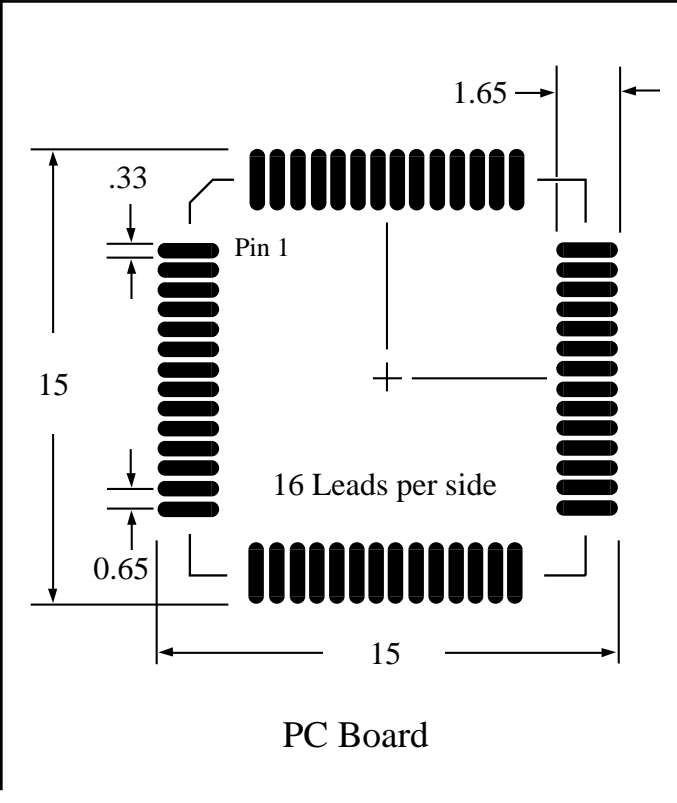

Part # **TQFP64T25-2.0**
 Leads **64** Pitch **.65mm**
 Body Size **12mmSQ**

Dwg TQ64P6.pdf

TopLineTM
 Tel 1-714-898-3830
 info@toplinedummy.com

Dimensions = mm