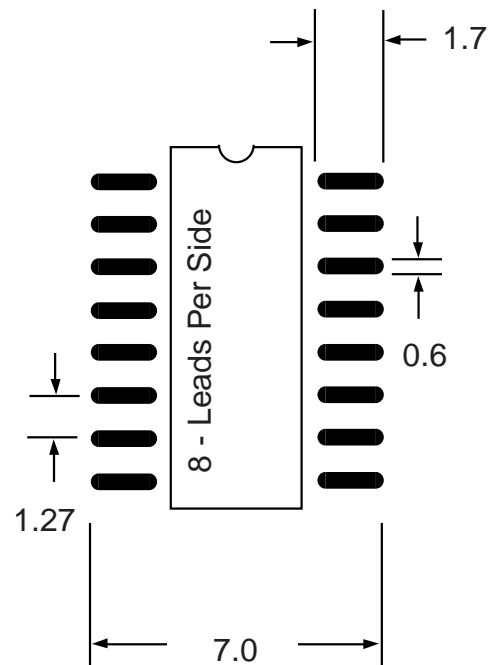

Part # **SO16**

Leads **16** Pitch **1.27mm (.05")**

Body Size **150mil (3.9mm)**

TopLineTM

Tel 1-714-898-3830

info@topline.tv

Top View

PC Board

Dimensions = mm

Quick View

Side View Detail