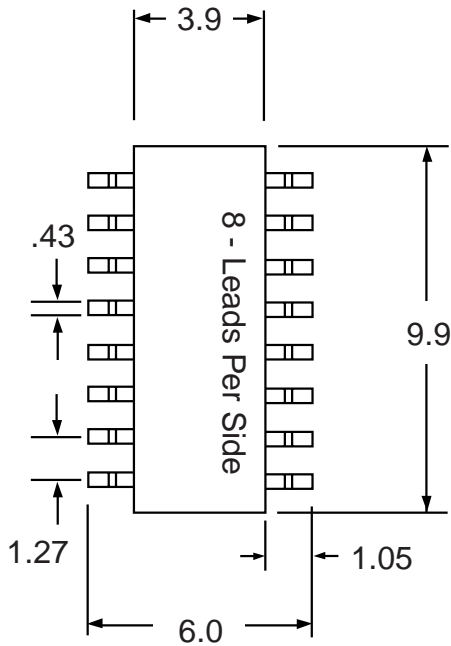

Part # **SO16**

Leads **16** Pitch **1.27mm (.05")**

Body Size **150mil (3.9mm)**

TopLineTM

Tel 1-714-898-3830

info@topline.tv

Top View

PC Board

Dimensions = mm

Quick View

Side View Detail