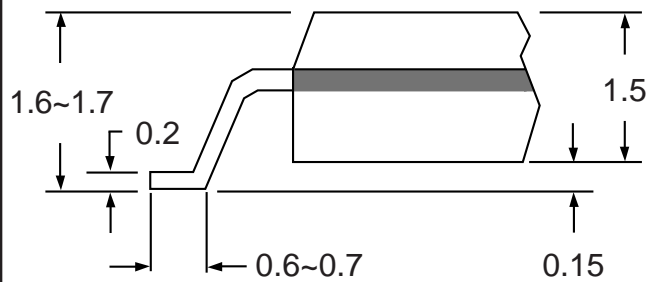

Part # **SO16**

Leads **16** Pitch **1.27mm (.05")**

Body Size **150mil (3.9mm)**

TopLineTM

Tel 1-714-898-3830

info@topline.tv

Top View

PC Board

Dimensions = mm

Quick View

Side View Detail