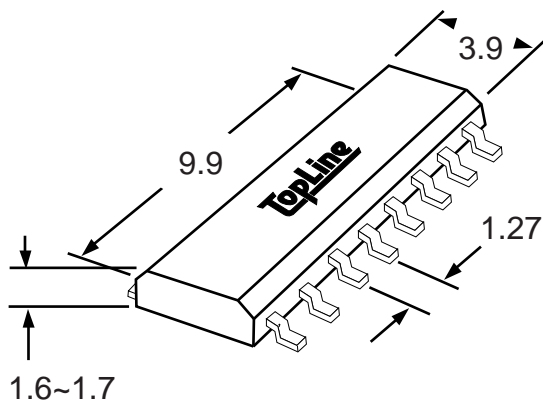

Part # **SO16**

Leads **16** Pitch **1.27mm (.05")**

Body Size **150mil (3.9mm)**

TopLineTM

Tel 1-714-898-3830

info@topline.tv

Top View

PC Board

Dimensions = mm

Quick View

Side View Detail