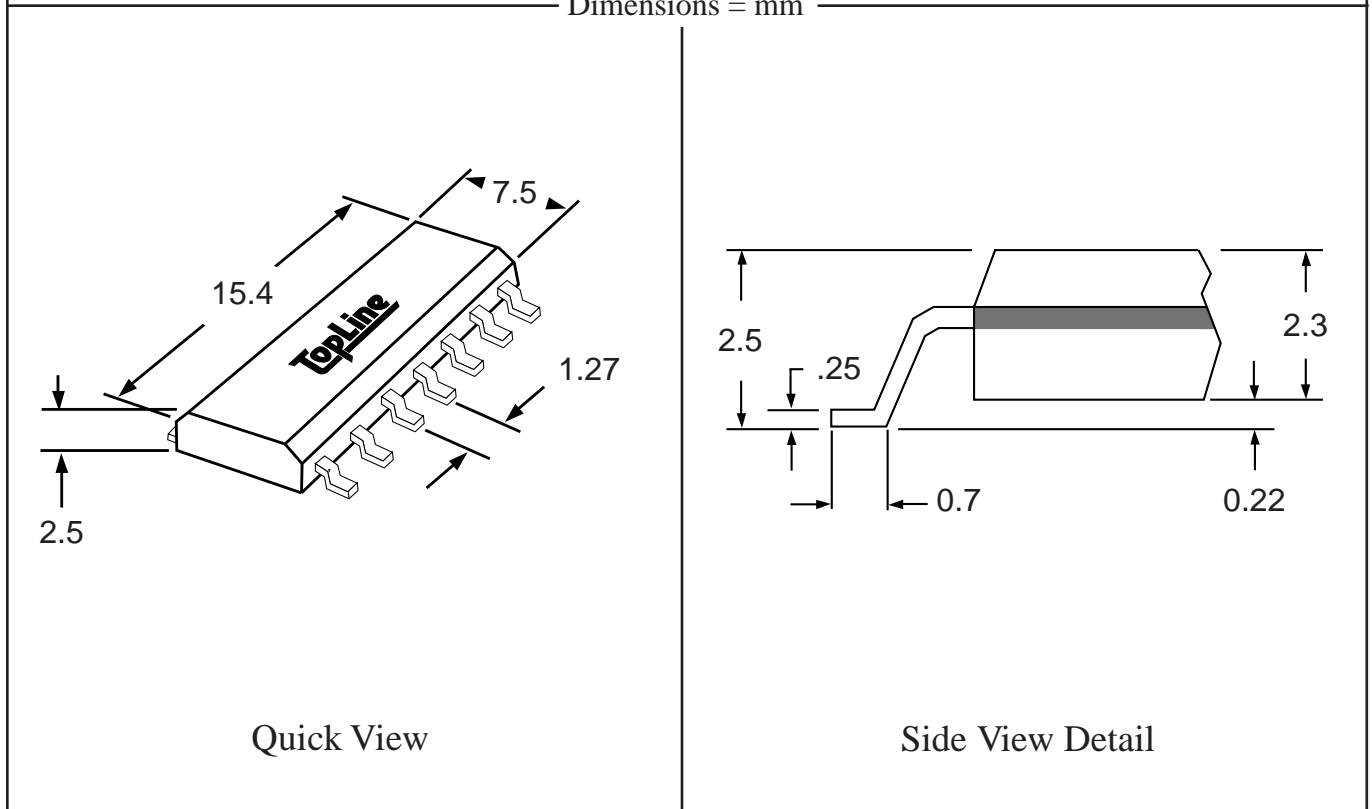

Body Size **300mil (7.5mm)**

TopLineTM

Tel 1-714-898-3830

info@topline.tv

Dimensions = mm

Part # **SOL28**

Leads **28** Pitch **1.27mm (.05")**

Body Size **300mil (7.5mm)**