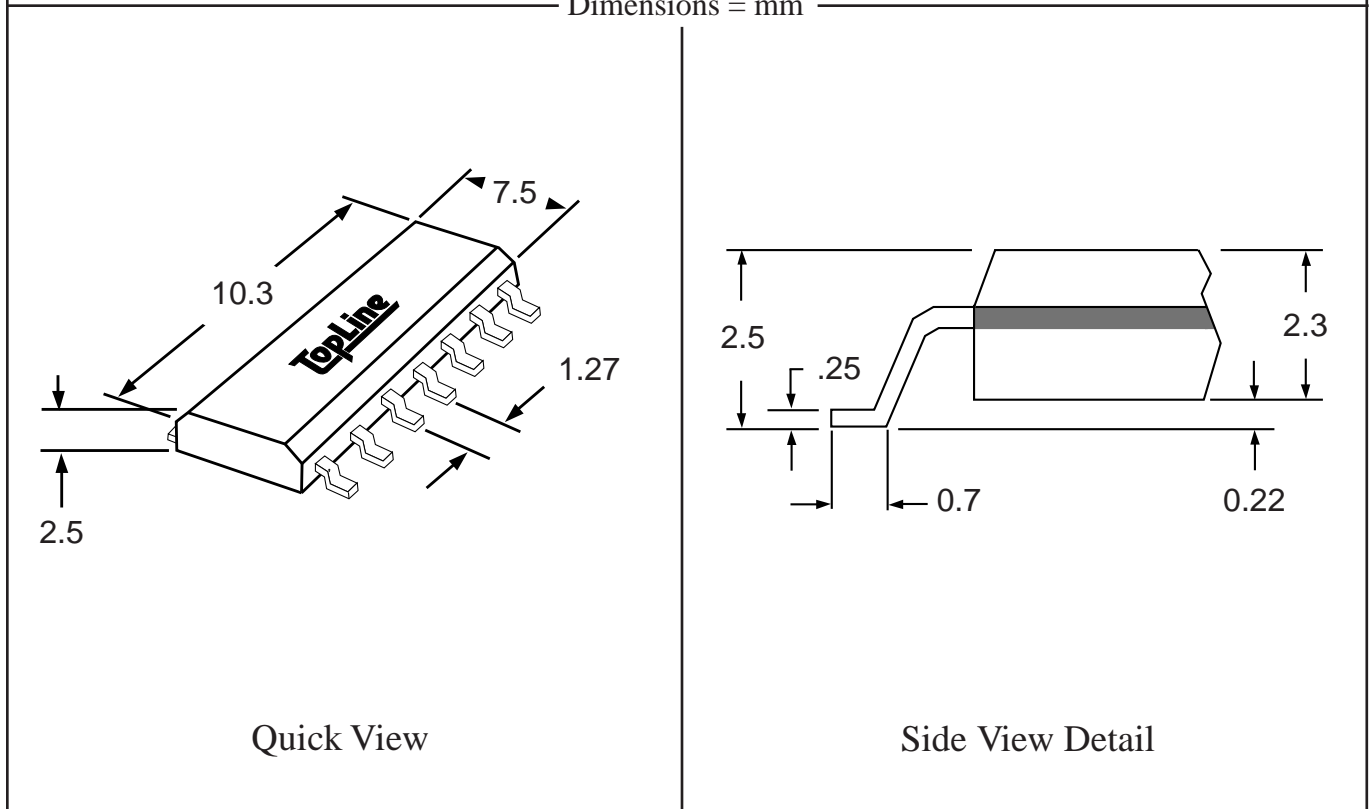

info@topline.tv

Top View

PC Board

Dimensions = mm

Quick View

Side View Detail

Part # **SOM16**

Leads **16** Pitch **1.27mm (.05")**