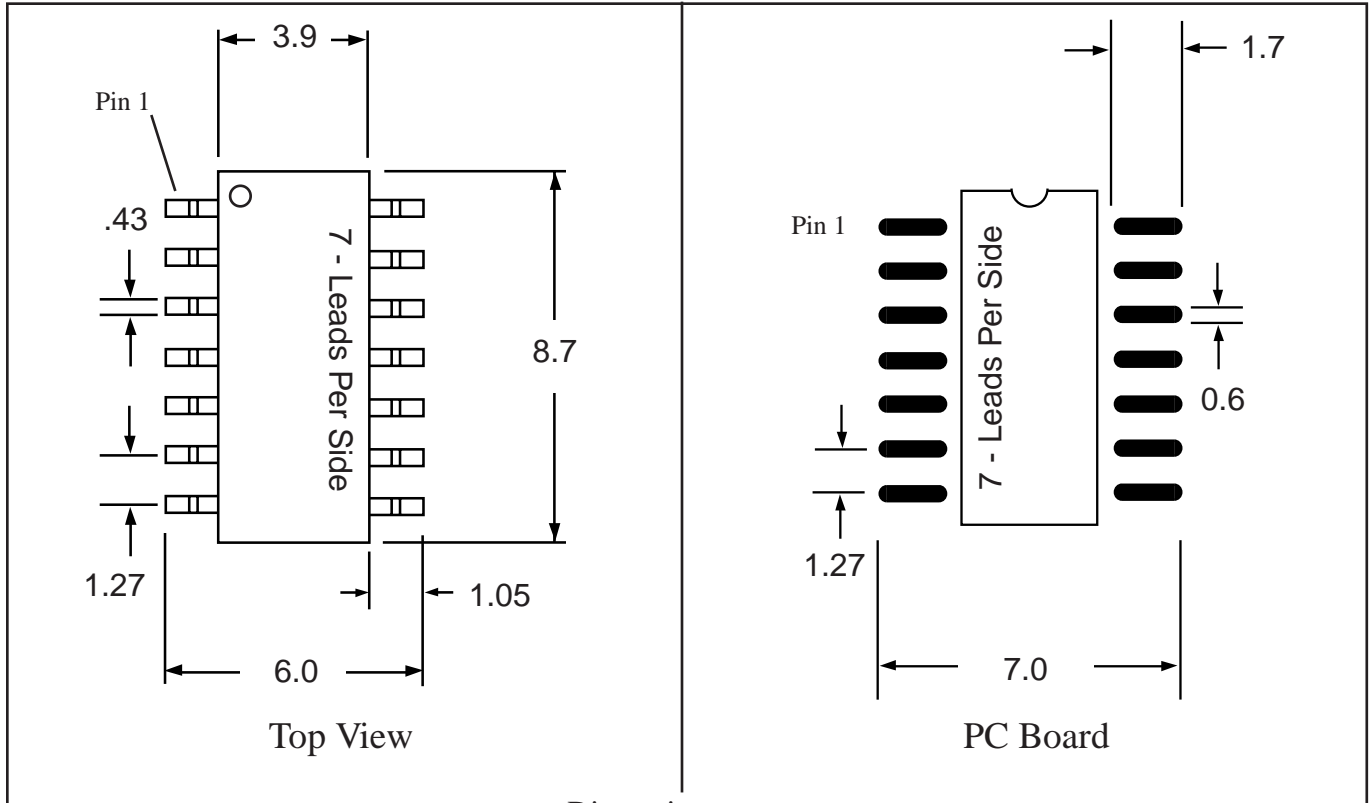

Side View Detail

Part # **SO14**

Leads **14** Pitch **1.27mm (.05")**

Body Size **150mil (3.9mm)**

TopLineTM

Tel 1-714-898-3830

info@topline.tv

Dimensions = mm