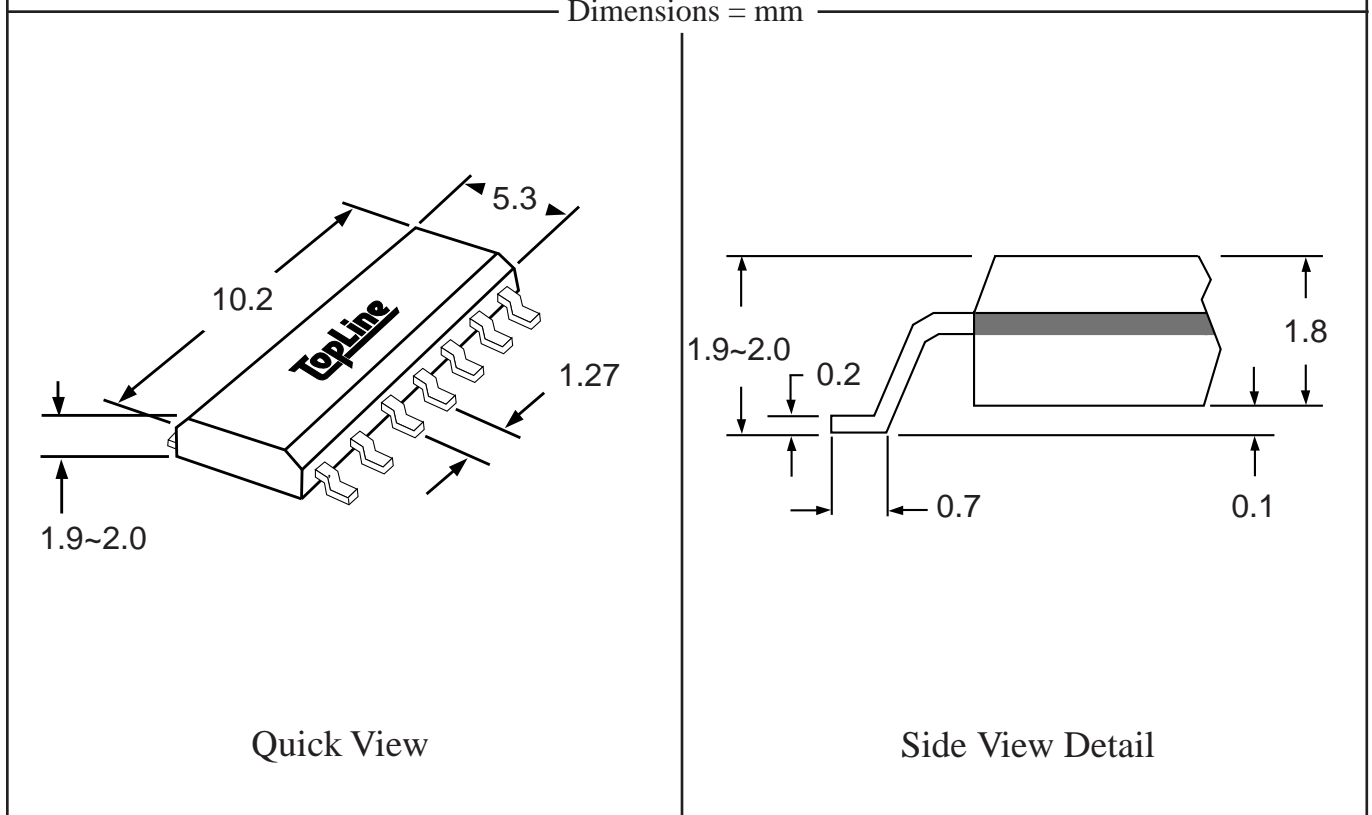

Dimensions = mm