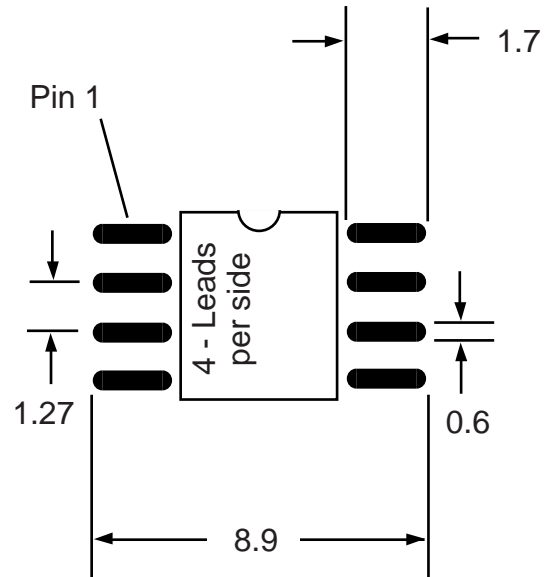

Leads **8** Pitch **1.27mm (.05")**

Body Size **208mil (5.3mm)**

Tel 1-714-898-3830

info@topline.tv

Top View

PC Board

Dimensions = mm

Quick View

Side View Detail

Part # **SO14**

Leads **14** Pitch **1.27mm (.05")**

Body Size **150mil (3.9mm)**

TopLineTM

Tel 1-714-898-3830

info@topline.tv

Dimensions = mm

Dimensions = mm

Part # **SOL40**

Leads **40** Pitch **1.27mm (.05")**

Body Size **300mil (7.5mm)**

TopLineTM

Tel 1-714-898-3830

info@topline.tv

Dimensions = mm

Dimensions = mm

Quick View

Side View Detail

Part # **SOY40**

Leads **40** Pitch **1.27mm (.05")**

Body Size **450mil (11.4mm)**

TopLine™

Tel 1-714-898-3830