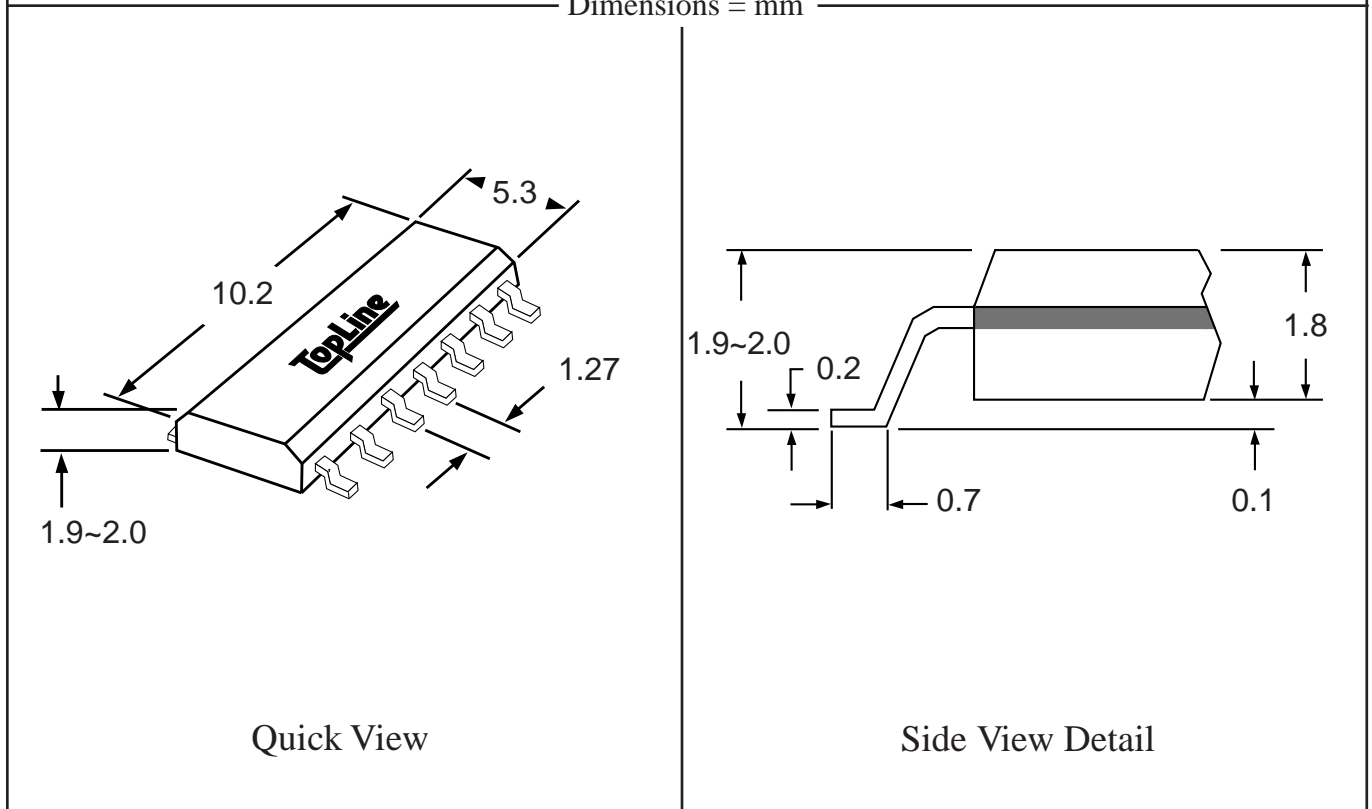

Body Size **208mil (5.3mm)**

Tel 1-714-898-3830

info@topline.tv

Dimensions = mm

Part # **SO16**

Leads **16** Pitch **1.27mm (.05")**

Body Size **150mil (3.9mm)**

TopLineTM