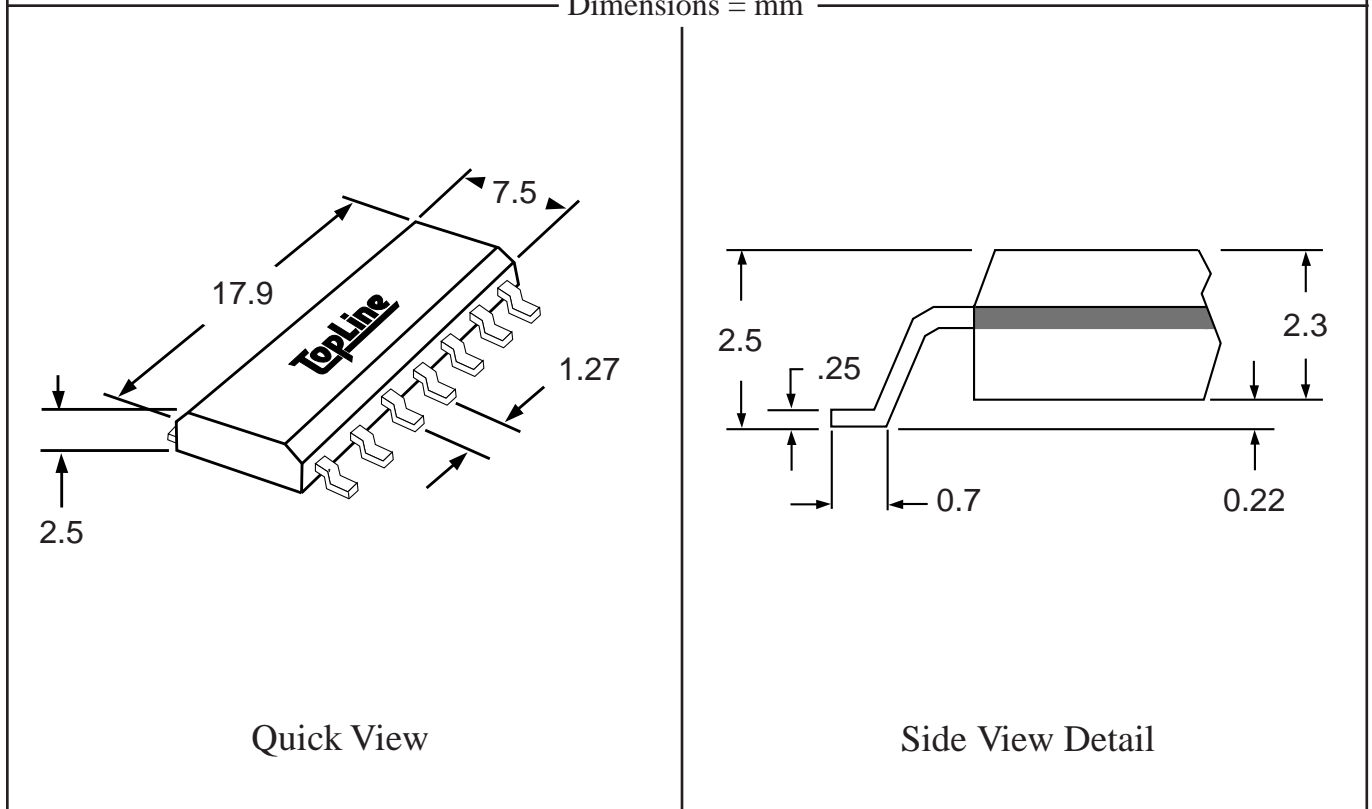

Dimensions = mm