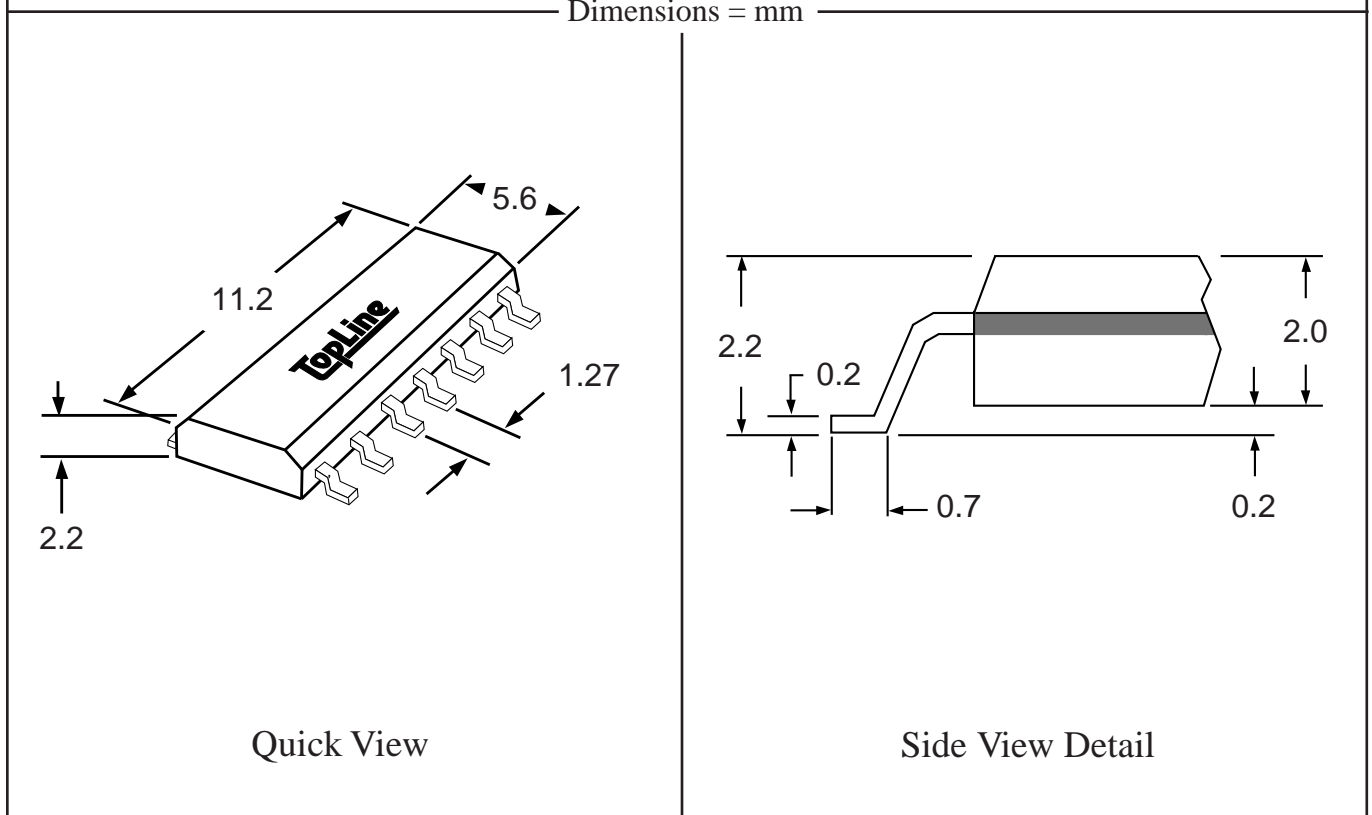

info@topline.tv

Top View

PC Board

Dimensions = mm

Quick View

Side View Detail

Part # **SOM16**

Leads **16** Pitch **1.27mm (.05")**

Body Size **220mil (5.6mm)**

TopLine™

Tel 1-714-898-3830

info@topline.tv

Dimensions = mm

Part # **SOP16**

Leads **16** Pitch **1.27mm (.05")**

Body Size **208mil (5.3mm)**