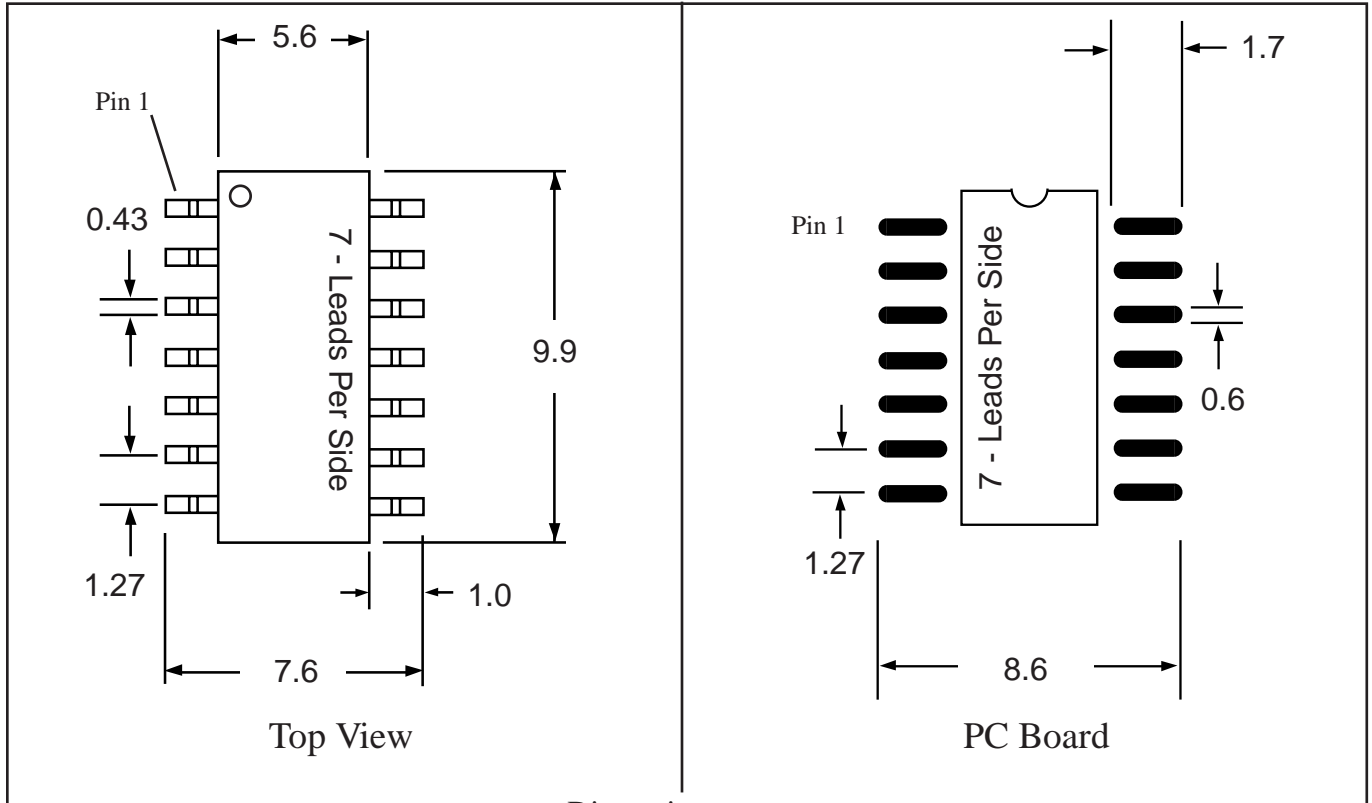

Part # **SOM14**

Leads **14** Pitch **1.27mm (.05")**

Body Size **220mil (5.6mm)**

Tel 1-714-898-3830

info@topline.tv

Dimensions = mm

Part # **SOP14**

Leads **14** Pitch **1.27mm (.05")**