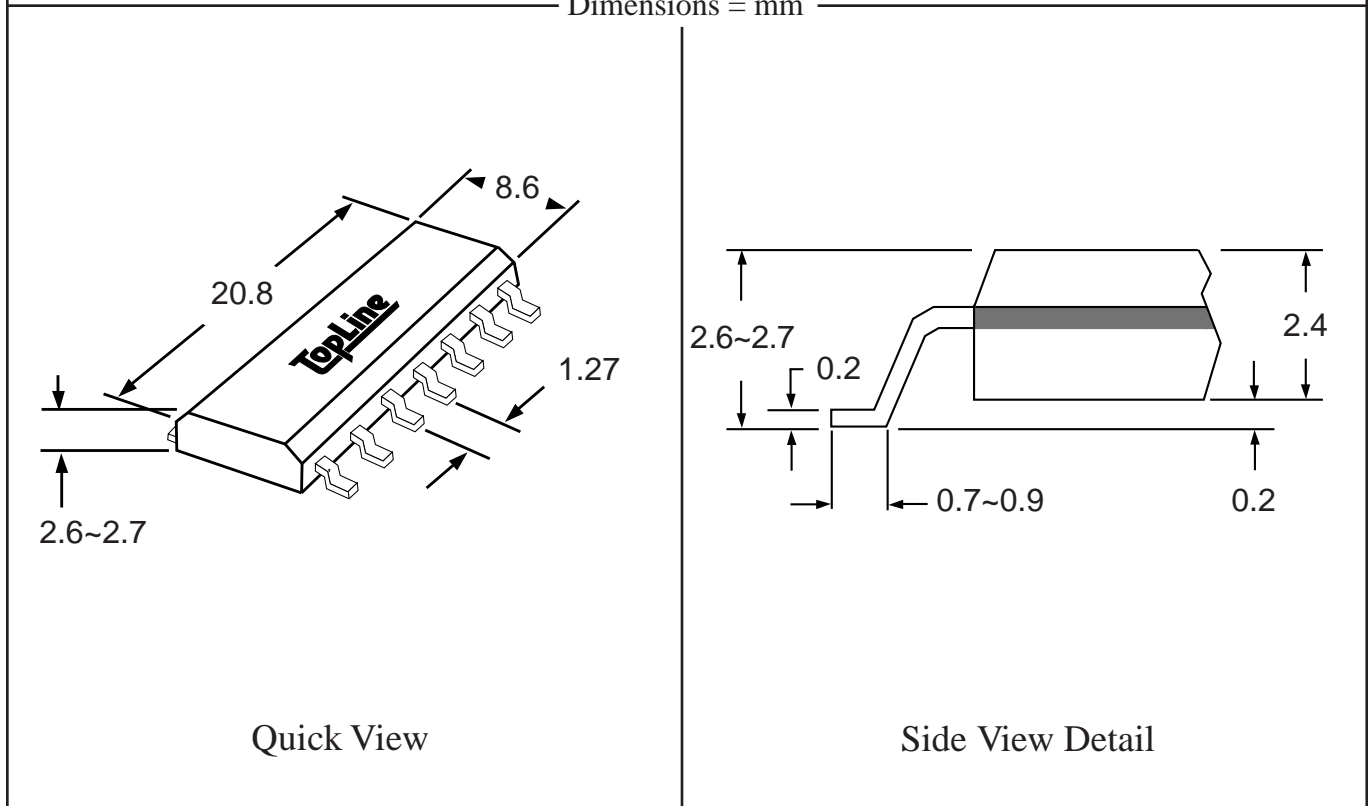

Dimensions = mm