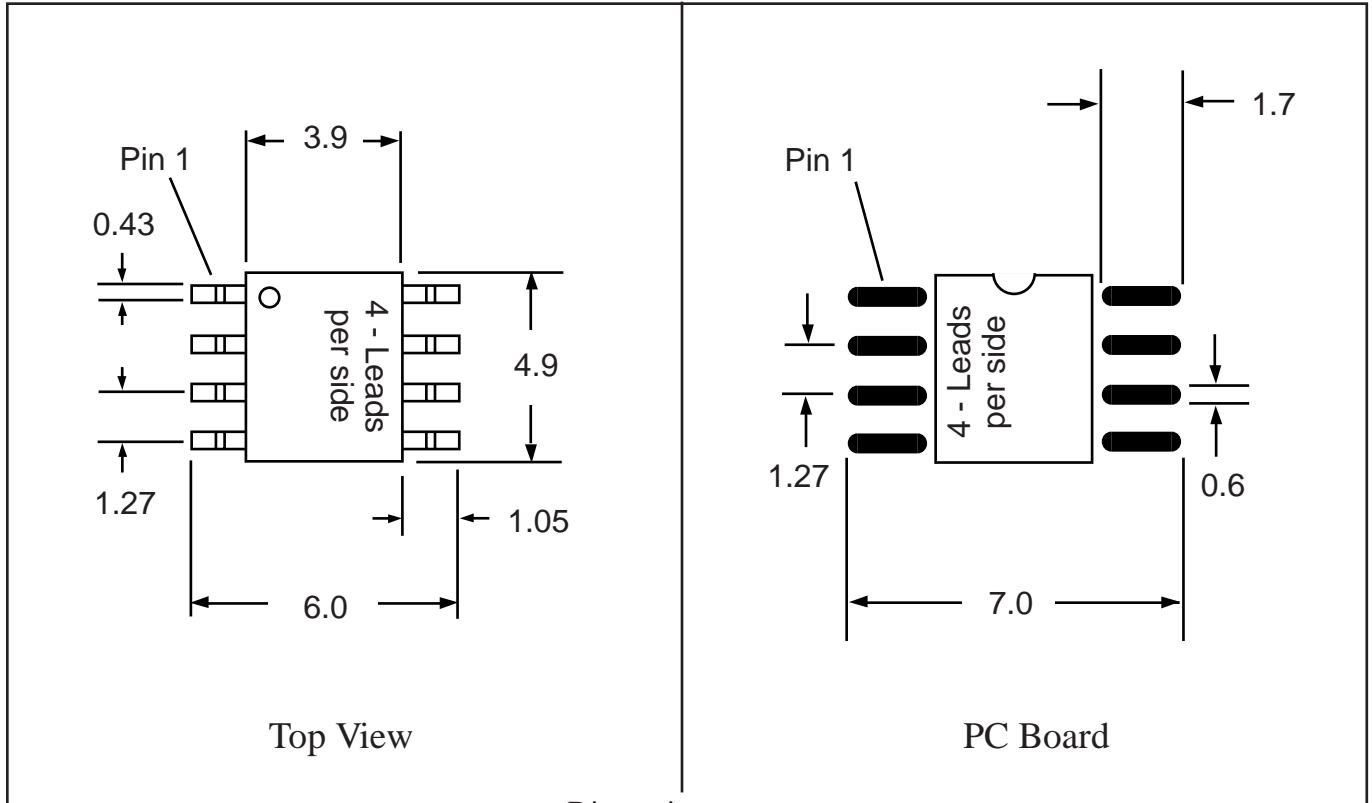

Part # **S08**
Leads **8** Pitch **1.27mm (0.05")**
Body Size **150mil (3.9mm)**

TopLine™
Tel 1-714-898-3830
info@topline.tv

Dimensions = mm