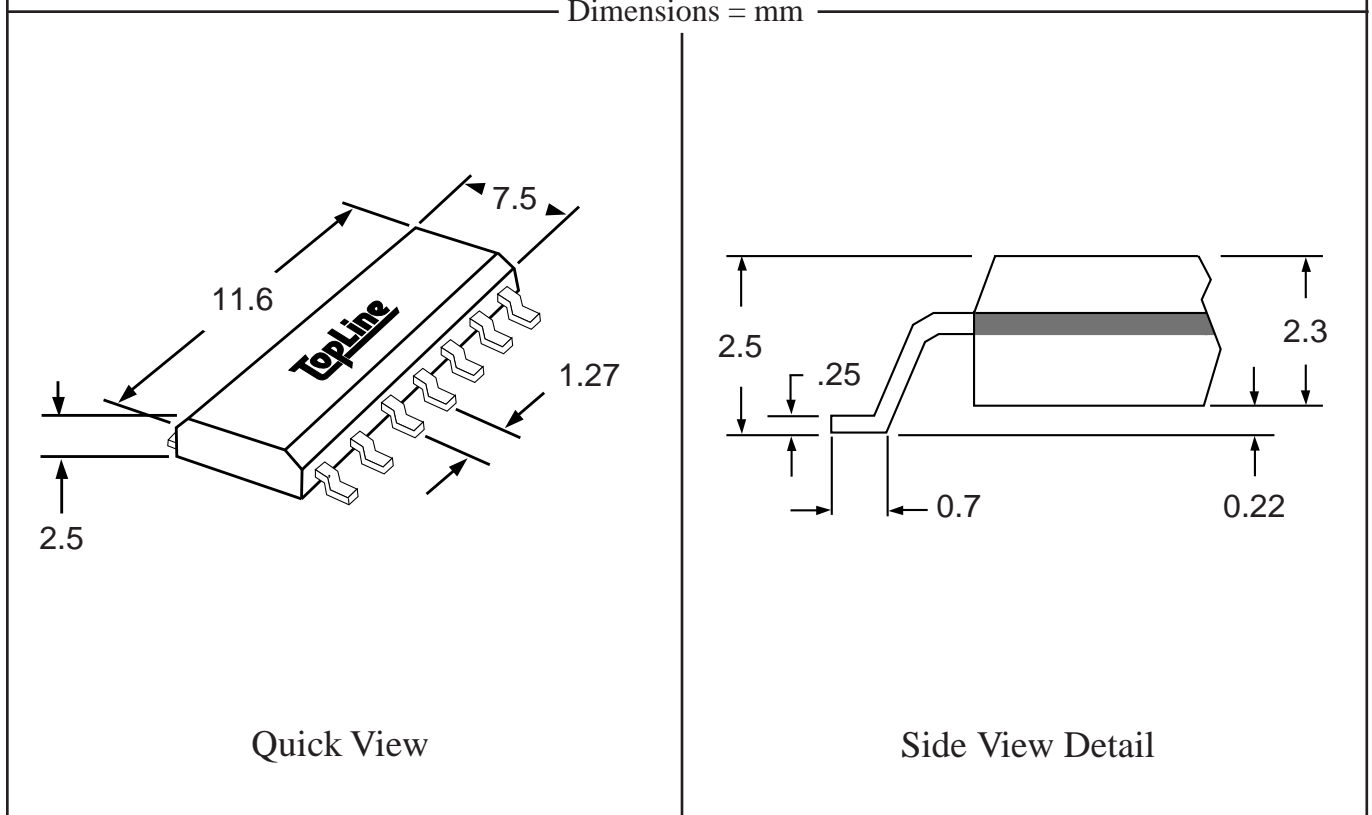

Dimensions = mm