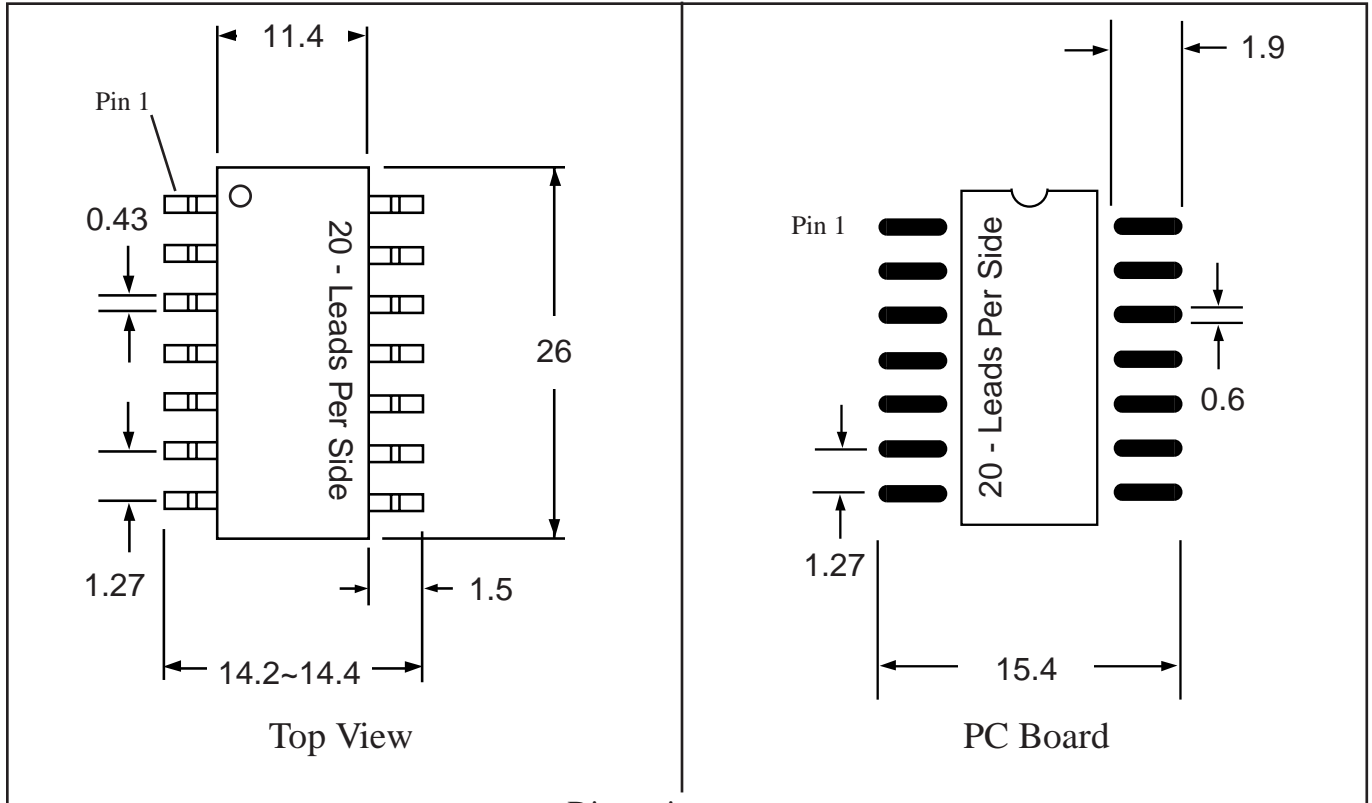

Part # **SOY40**

Leads **40** Pitch **1.27mm (.05")**

Body Size **450mil (11.4mm)**

TopLine™

Tel 1-714-898-3830

info@topline.tv