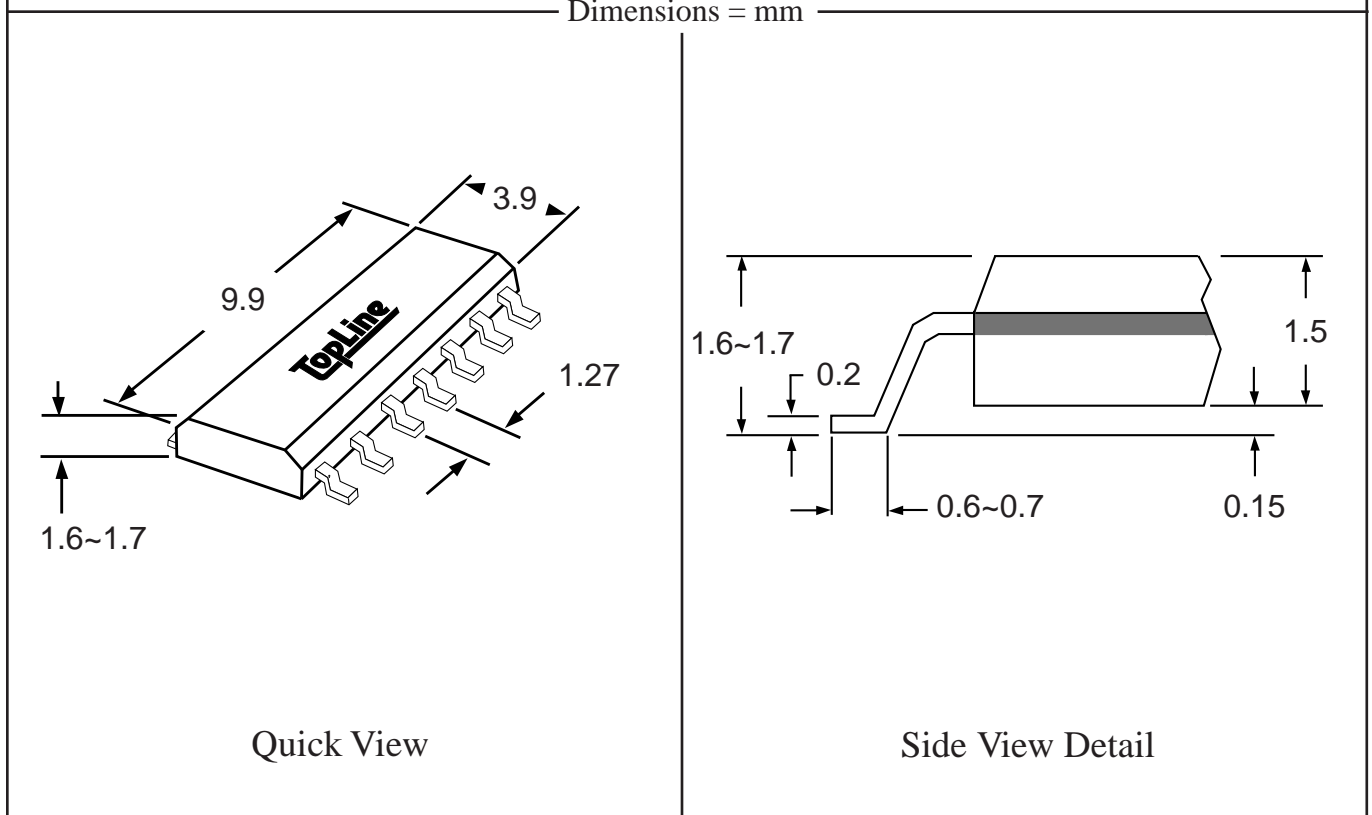

Dimensions = mm