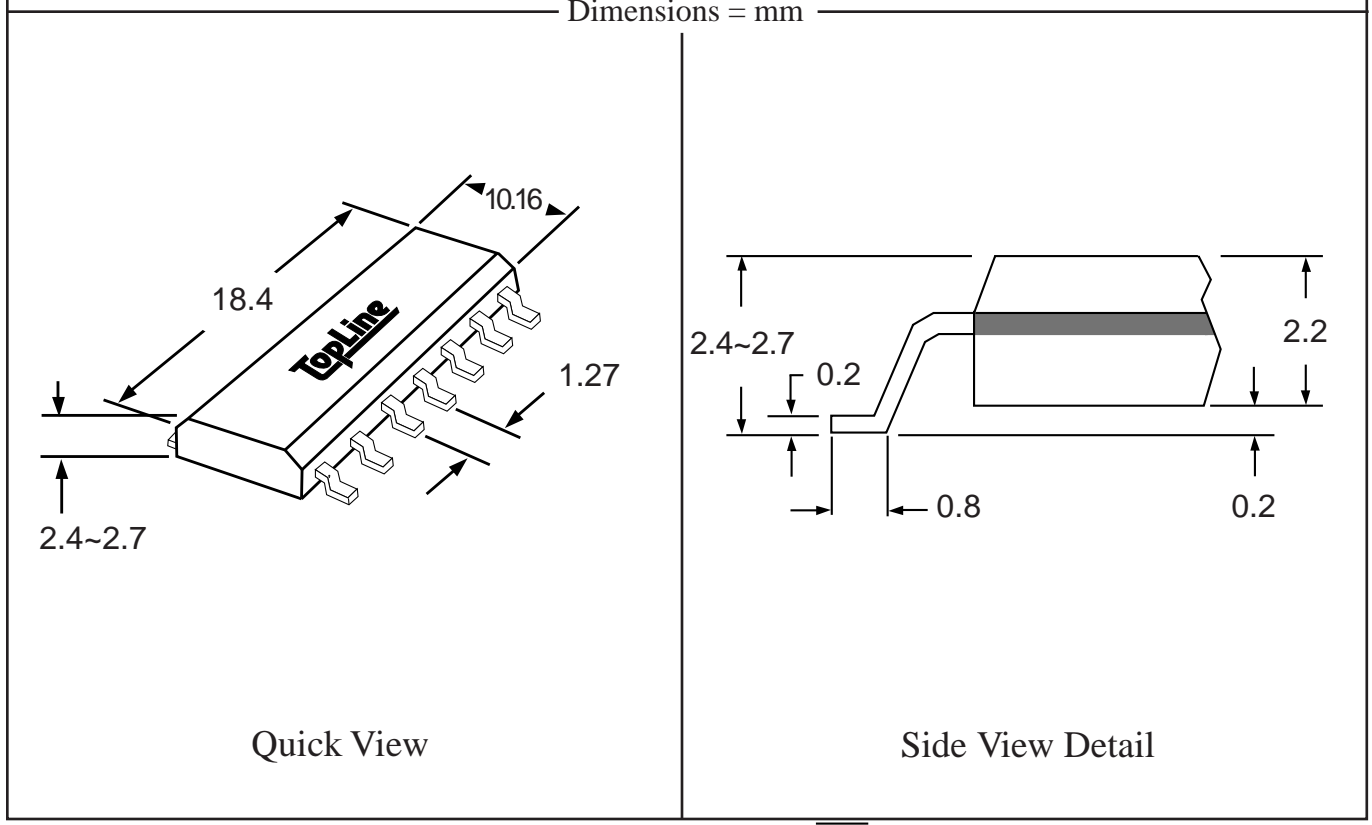

info@topline.tv

Top View

PC Board

Dimensions = mm

Quick View

Side View Detail

Part # **SOX28**

Leads **28** Pitch **1.27mm (.05")**

Body Size **400mil (10.16mm)**

TopLineTM

Tel 1-714-898-3830

info@topline.tv

Dimensions = mm

Part # **SOL32**

Leads **32** Pitch **1.27mm (.05")**

Body Size **300mil (7.5mm)**