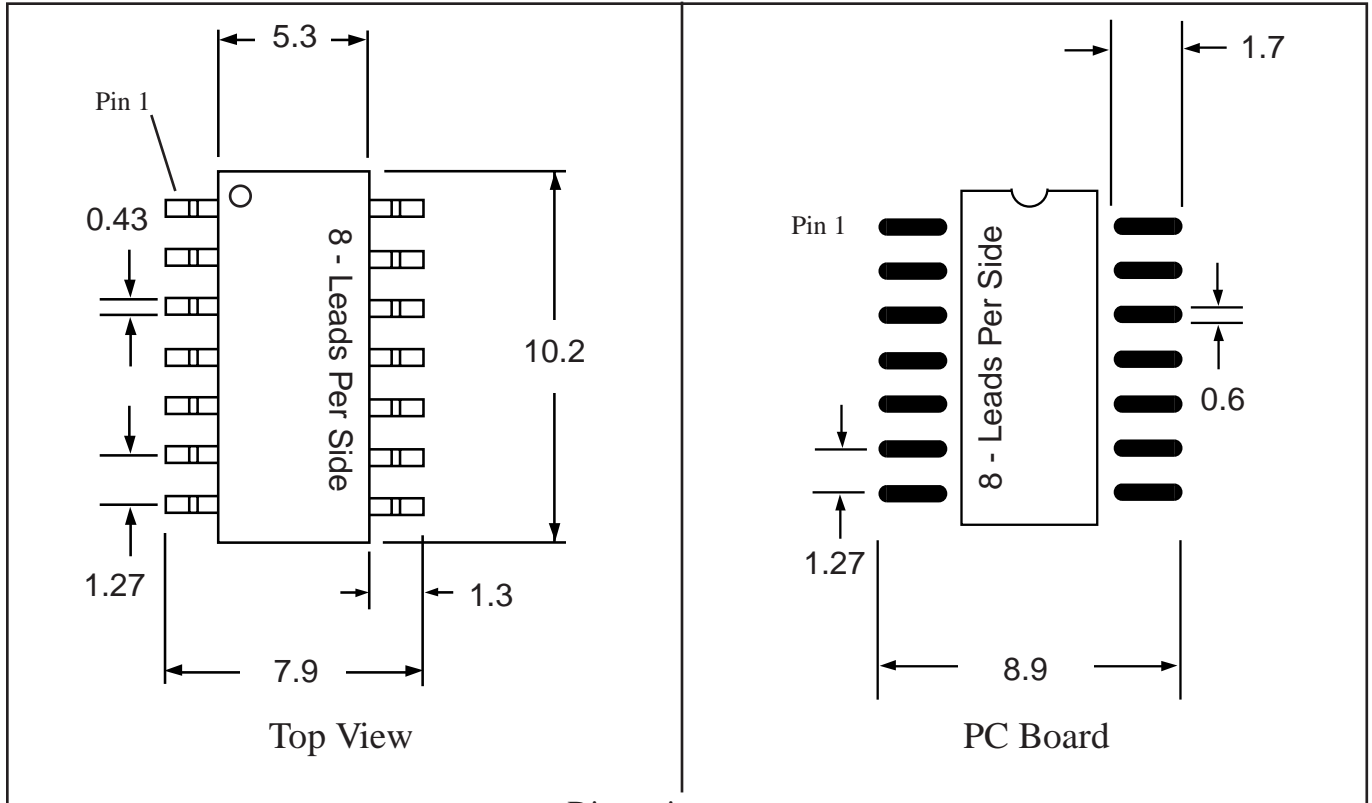

Part # **SOP16**

Leads **16** Pitch **1.27mm (.05")**

Body Size **208mil (5.3mm)**

Tel 1-714-898-3830

info@topline.tv