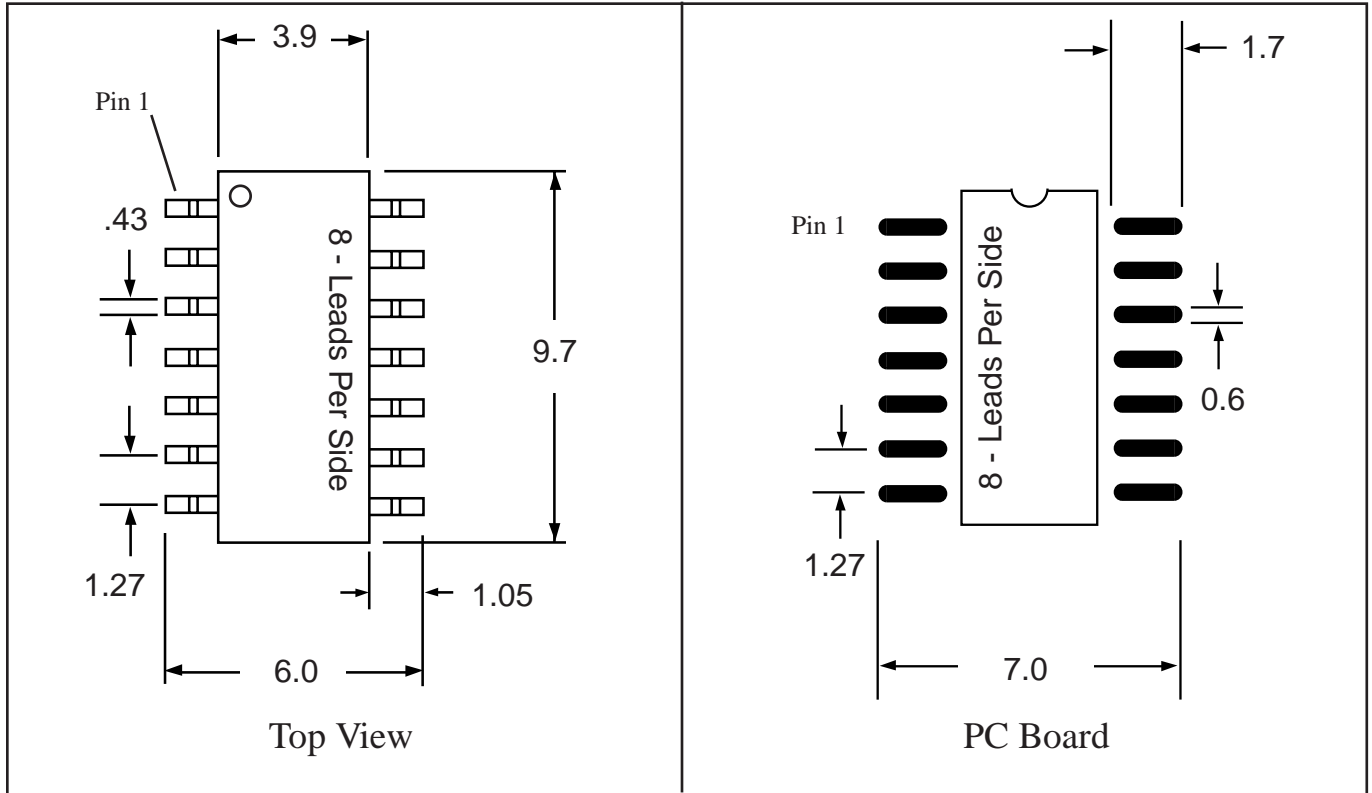

Part # **SO16**

Leads **16** Pitch **1.27mm (.05")**

Body Size **150mil (3.9mm)**

TopLine^{TM}

Tel 1-714-898-3830

info@topline.tv