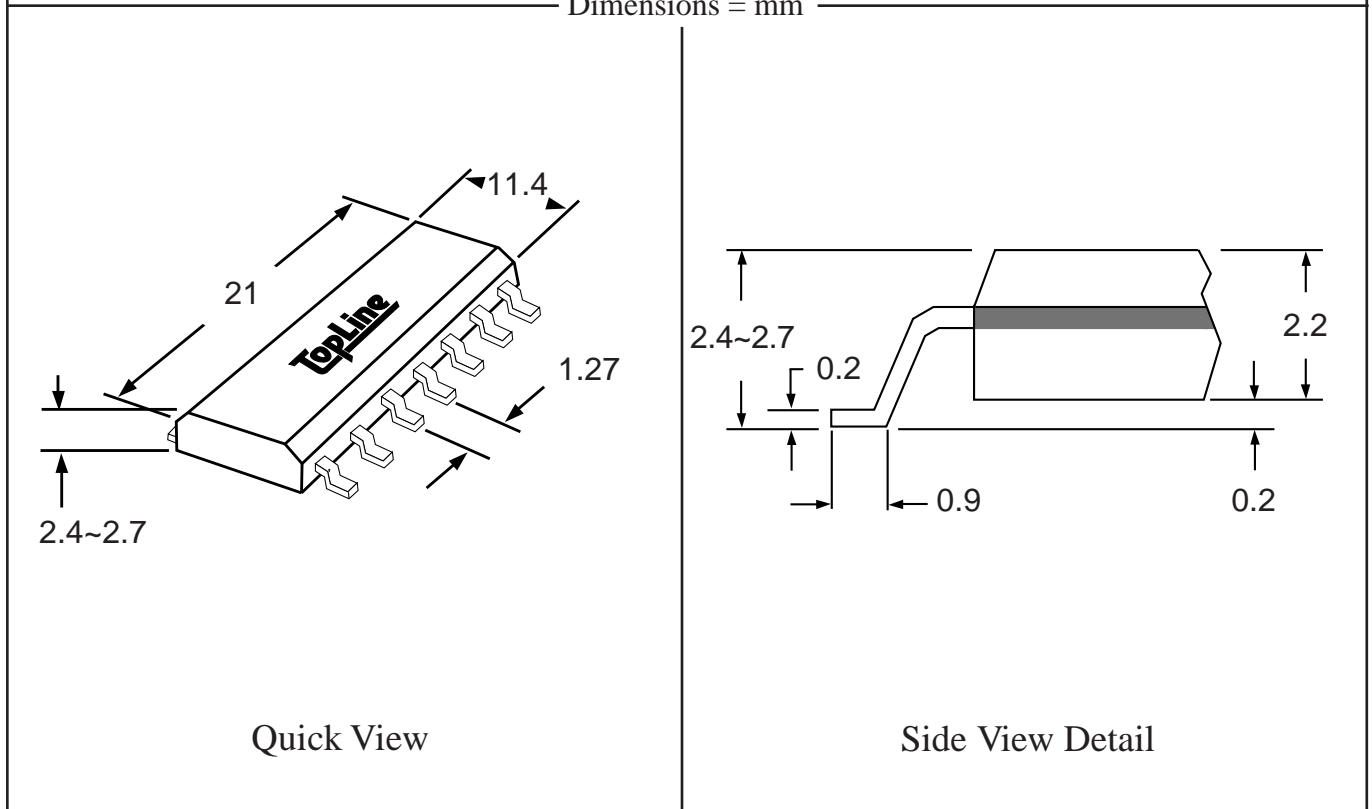

Tel 1-714-898-3830

info@topline.tv

Dimensions = mm

Part # **SOY32**

Leads **32** Pitch **1.27mm (.05")**

Body Size **450mil (11.4mm)**

Tel 1-714-898-3830

info@topline.tv

Dimensions = mm

Part # **SOL40**

Leads **40** Pitch **1.27mm (.05")**

Body Size **300mil (7.5mm)**

TopLineTM

Tel 1-714-898-3830

info@topline.tv

Dimensions = mm