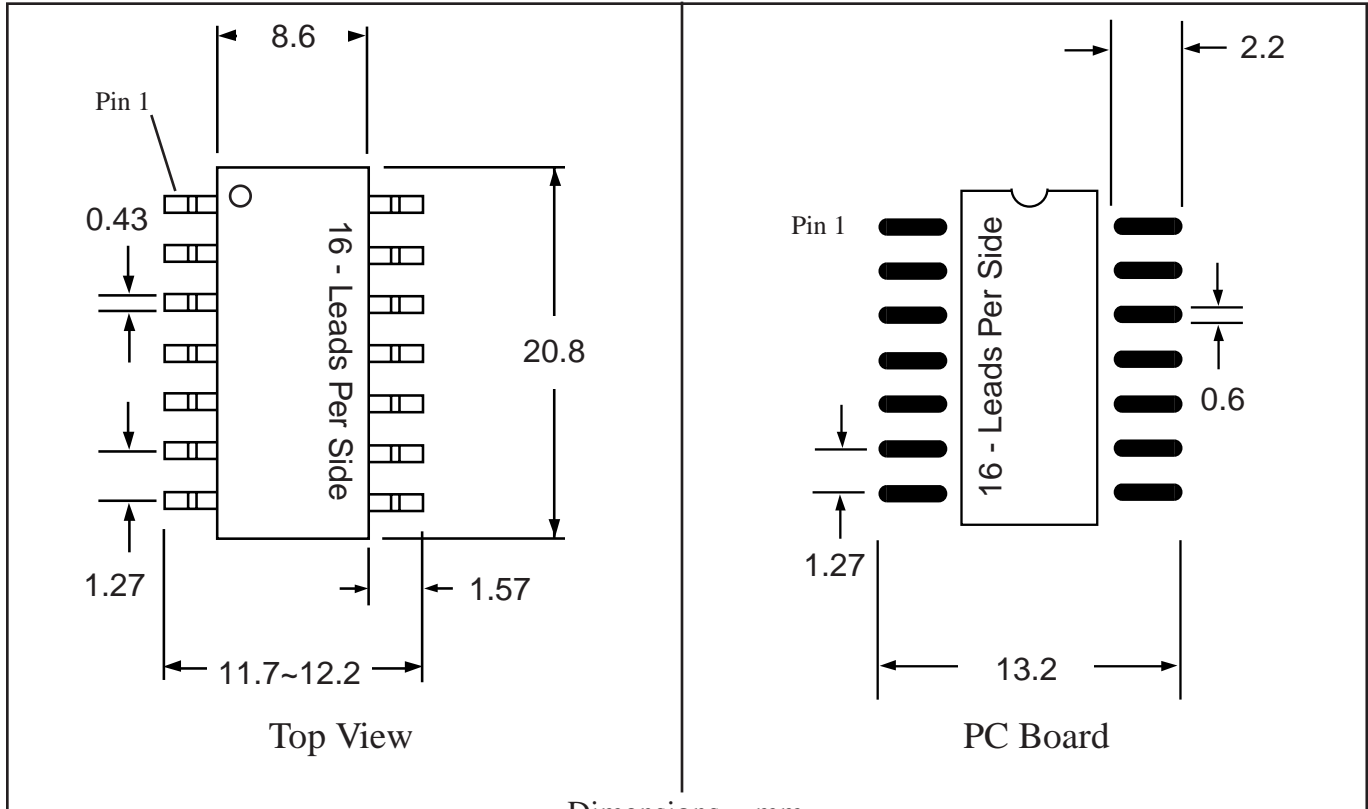

Part # **SOW32**

Leads **32** Pitch **1.27mm (.05")**

Body Size **330 ~ 350mil (8.5 ~ 8.9mm)**

Note: **350mil (8.9mm) preferred**

TopLine™

Tel 1-714-898-3830

info@topline.tv