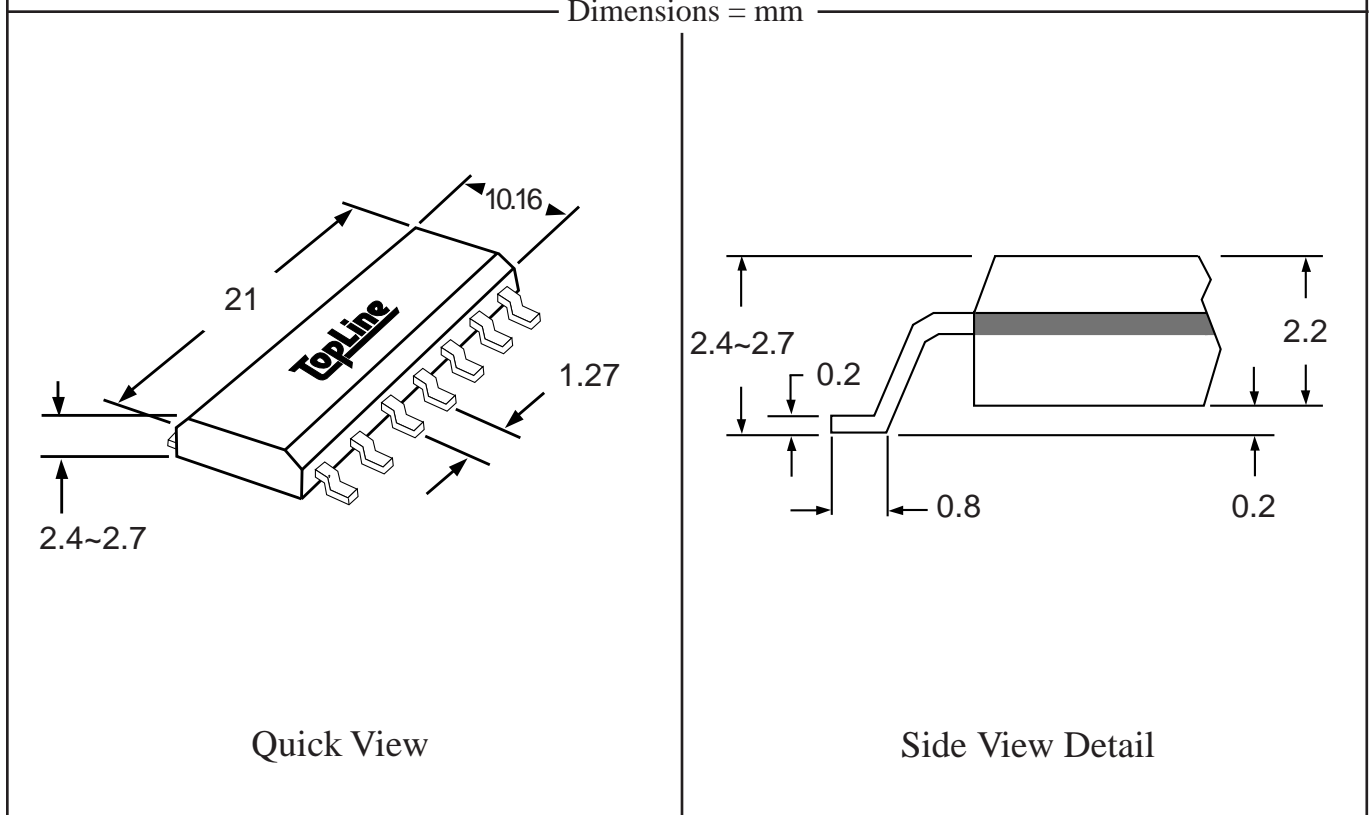

Dimensions = mm