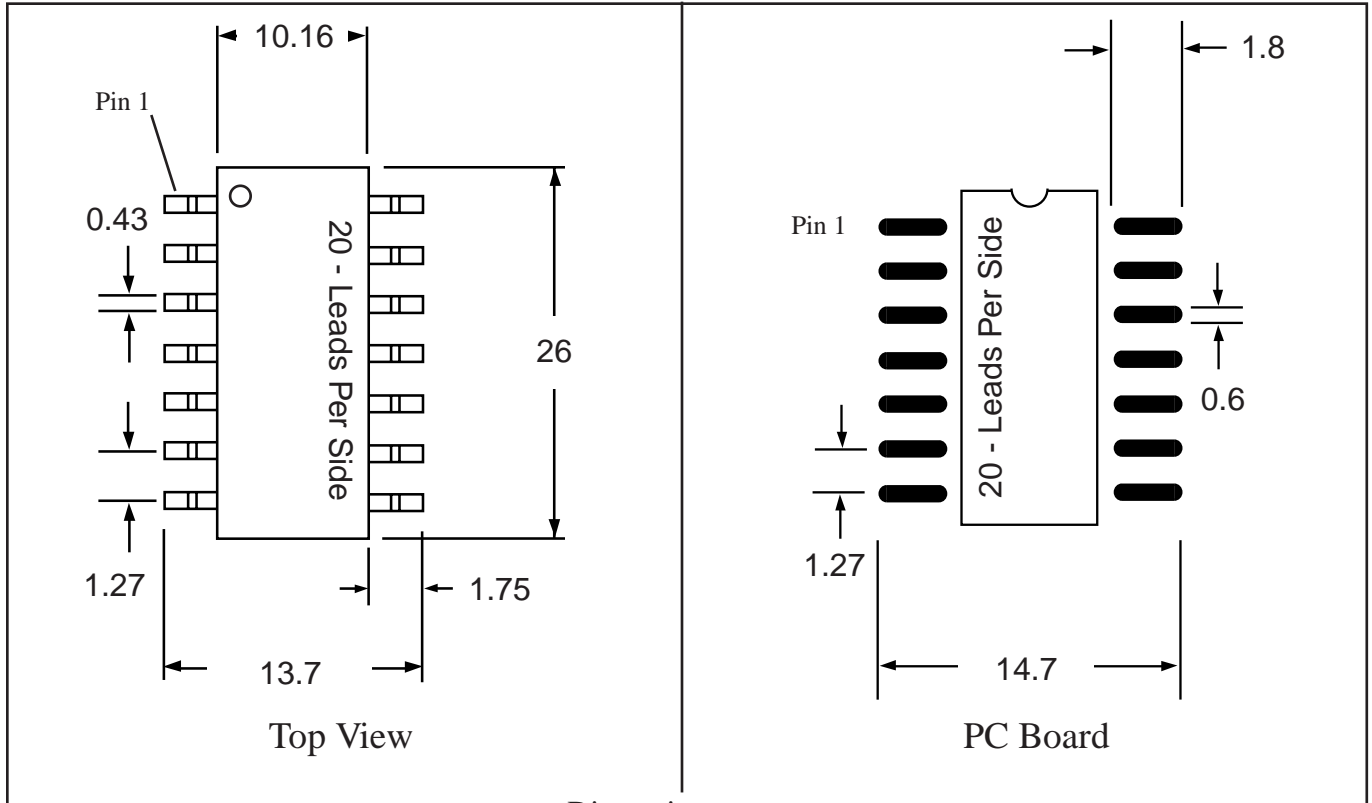

Dimensions = mm

Part # **SOL40**

Leads **40** Pitch **1.27mm (.05")**

Body Size **300mil (7.5mm)**

TopLineTM

Tel 1-714-898-3830

info@topline.tv

Dimensions = mm

Part # **SOX40**

Leads **40** Pitch **1.27mm (.05")**

Body Size **400mil (10.16mm)**

TopLine™

Tel 1-714-898-3830

info@topline.tv

Top View

PC Board

Dimensions = mm

Quick View

Side View Detail

Part # **SOY40**

Leads **40** Pitch **1.27mm (.05")**

Body Size **450mil (11.4mm)**

TopLine™

Tel 1-714-898-3830