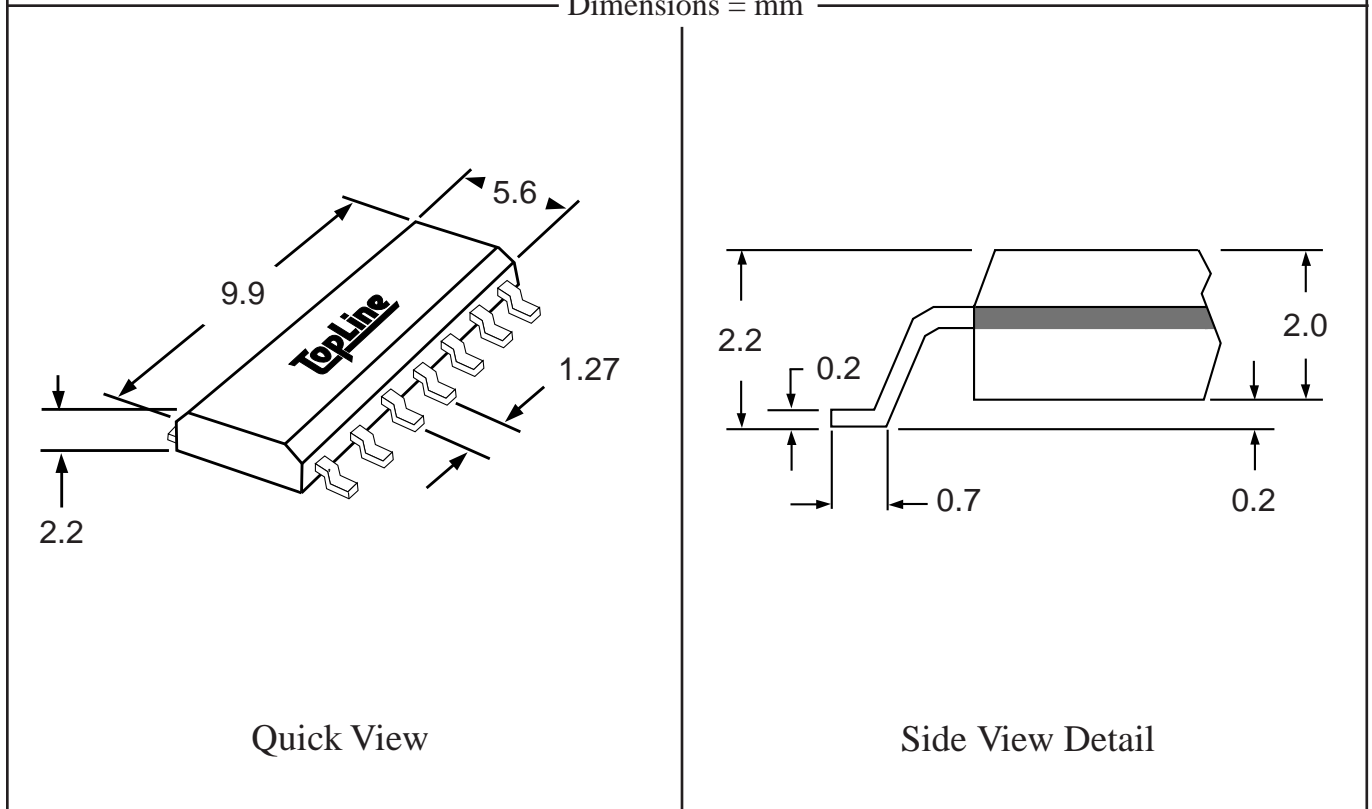

Part # **SOM14**

Leads **14** Pitch **1.27mm (.05")**

Body Size **220mil (5.6mm)**

Tel 1-714-898-3830

info@topline.tv

Dimensions = mm

Part # **SOP14**

Leads **14** Pitch **1.27mm (.05")**