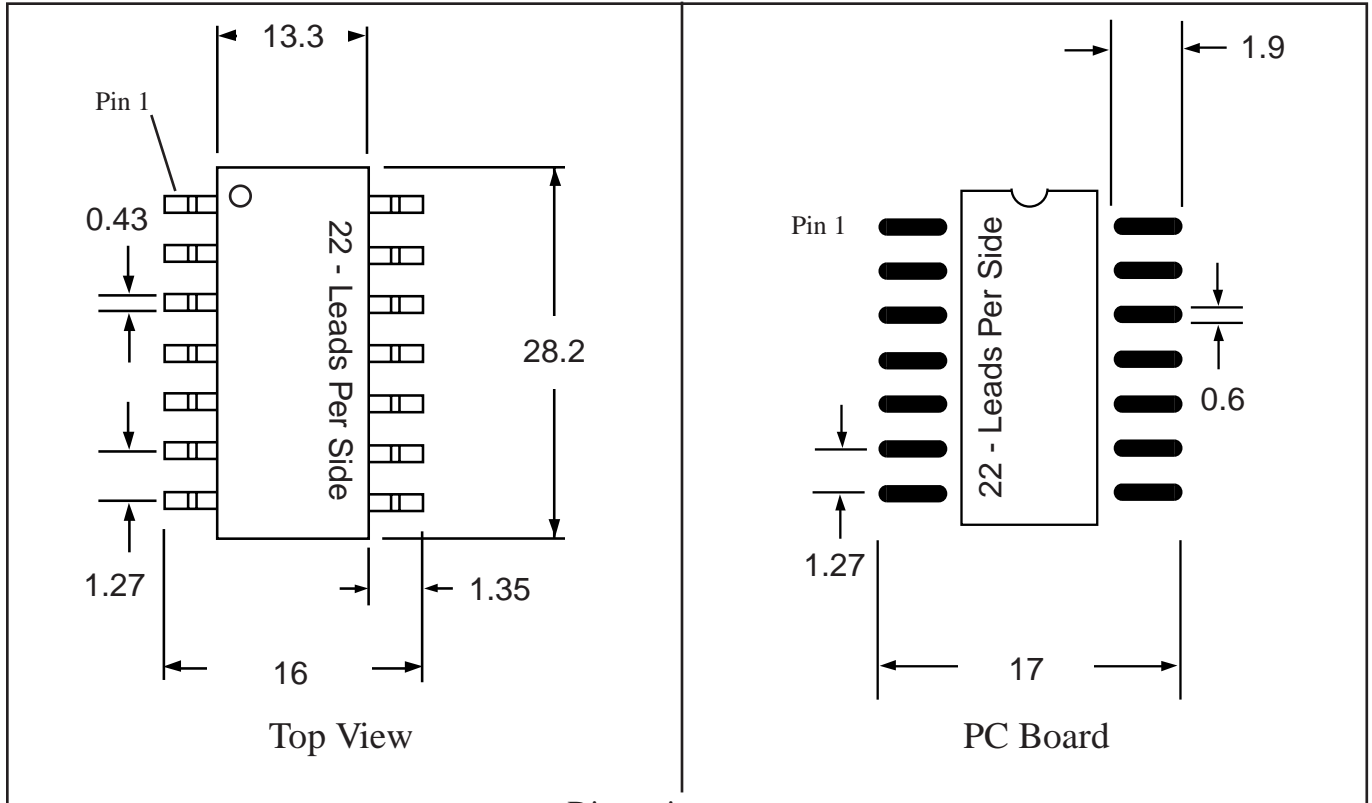

Dimensions = mm

Part # **SOL40**

Leads **40** Pitch **1.27mm (.05")**

Body Size **300mil (7.5mm)**

TopLineTM

Tel 1-714-898-3830

info@topline.tv

Dimensions = mm

Dimensions = mm

Quick View

Side View Detail

Part # **SOY40**

Leads **40** Pitch **1.27mm (.05")**

Body Size **450mil (11.4mm)**

TopLine™

Tel 1-714-898-3830

info@topline.tv

Dimensions = mm

Part # **SOZ44**

Leads **44** Pitch **1.27mm (.05")**

Body Size **525mil (13.3mm)**

TopLine™

Tel 1-714-898-3830

info@topline.tv

Dimensions = mm