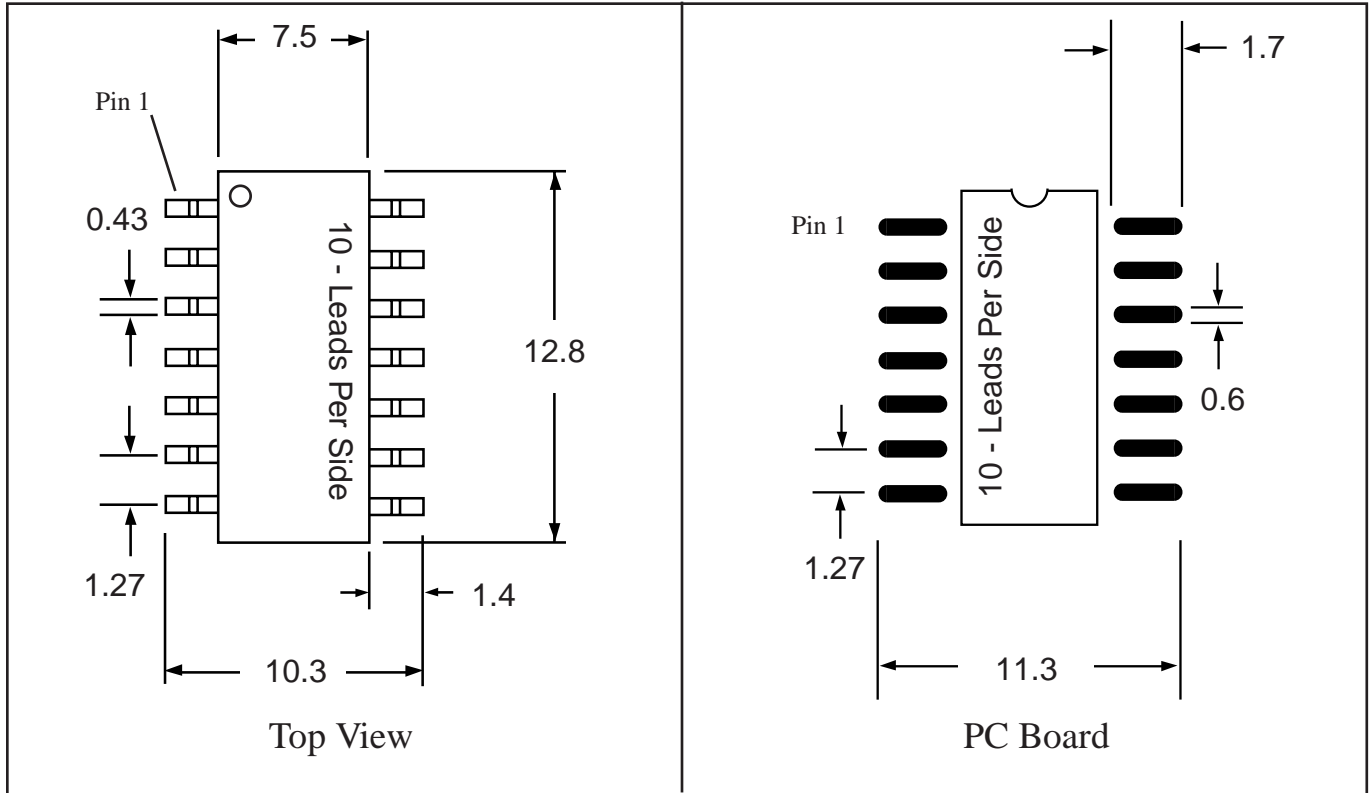

Part # **SOL20**

Leads **20** Pitch **1.27mm (.05")**

Body Size **300mil (7.5mm)**

TopLine^{TM}

Tel 1-714-898-3830

info@topline.tv