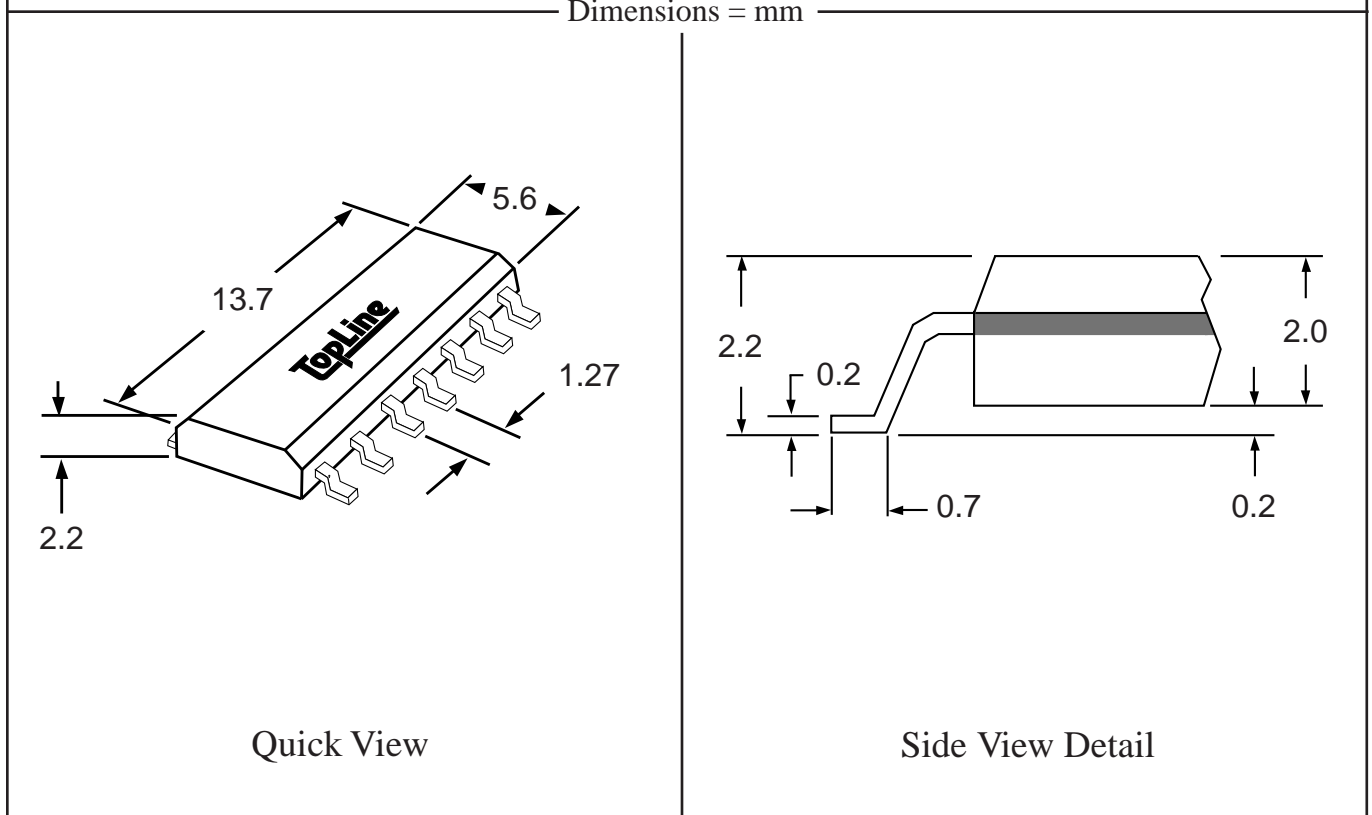

Top View

PC Board

Dimensions = mm

Quick View

Side View Detail

Part # **SOP18**

Leads **18** Pitch **1.27mm (.05")**

Body Size **208mil (5.3mm)**

info@topline.tv

Dimensions = mm

Part # **SOM20**

Leads **20** Pitch **1.27mm (.05")**

Body Size **220mil (5.6mm)**

Tel 1-714-898-3830

info@topline.tv

Dimensions = mm