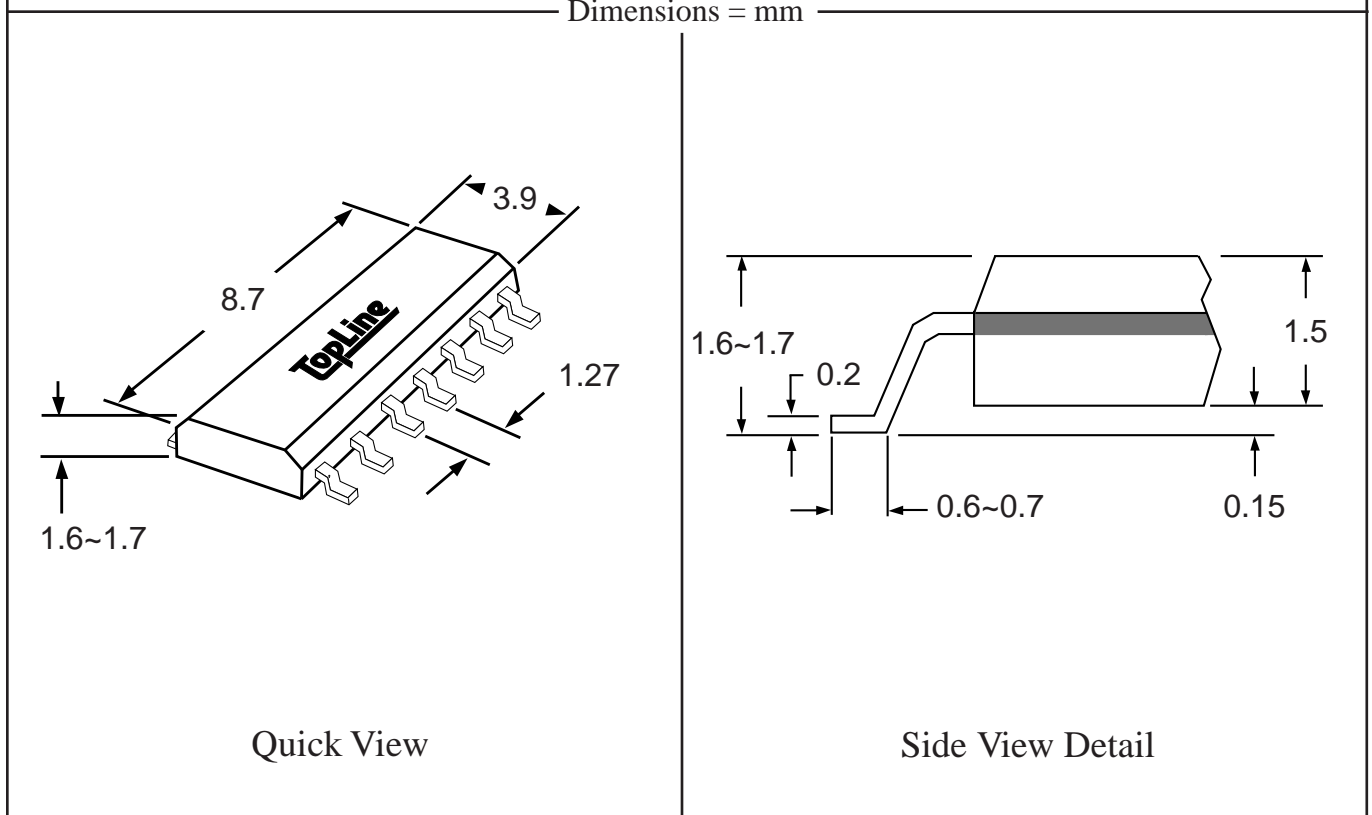

Side View Detail

Part # **SO14**

Leads **14** Pitch **1.27mm (.05")**

Body Size **150mil (3.9mm)**

TopLineTM

Tel 1-714-898-3830

info@topline.tv

Dimensions = mm