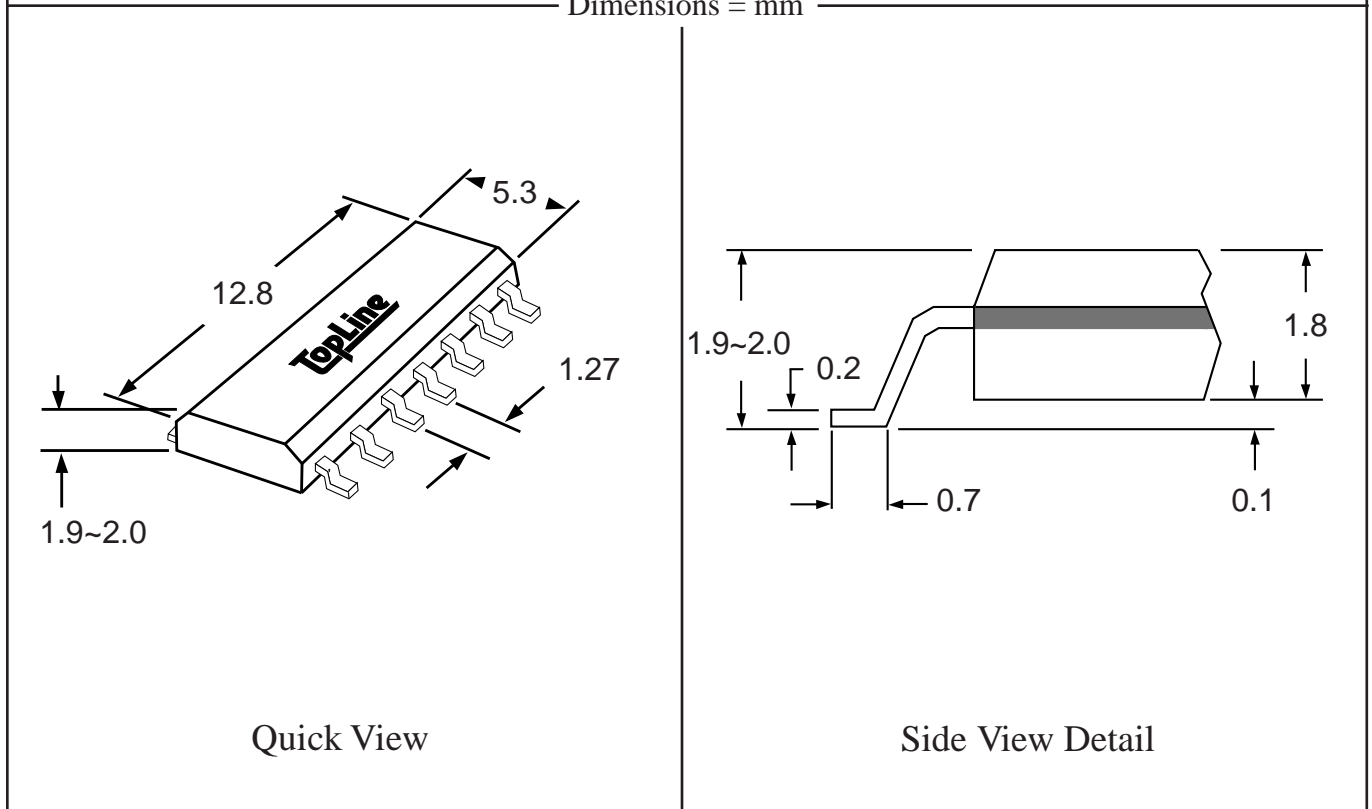

Part # **SOP20**

Leads **20** Pitch **1.27mm (.05")**

Body Size **208mil (5.3mm)**

Tel 1-714-898-3830

info@topline.tv

Dimensions = mm

Part # **SOL24**

Leads **24** Pitch **1.27mm (.05")**