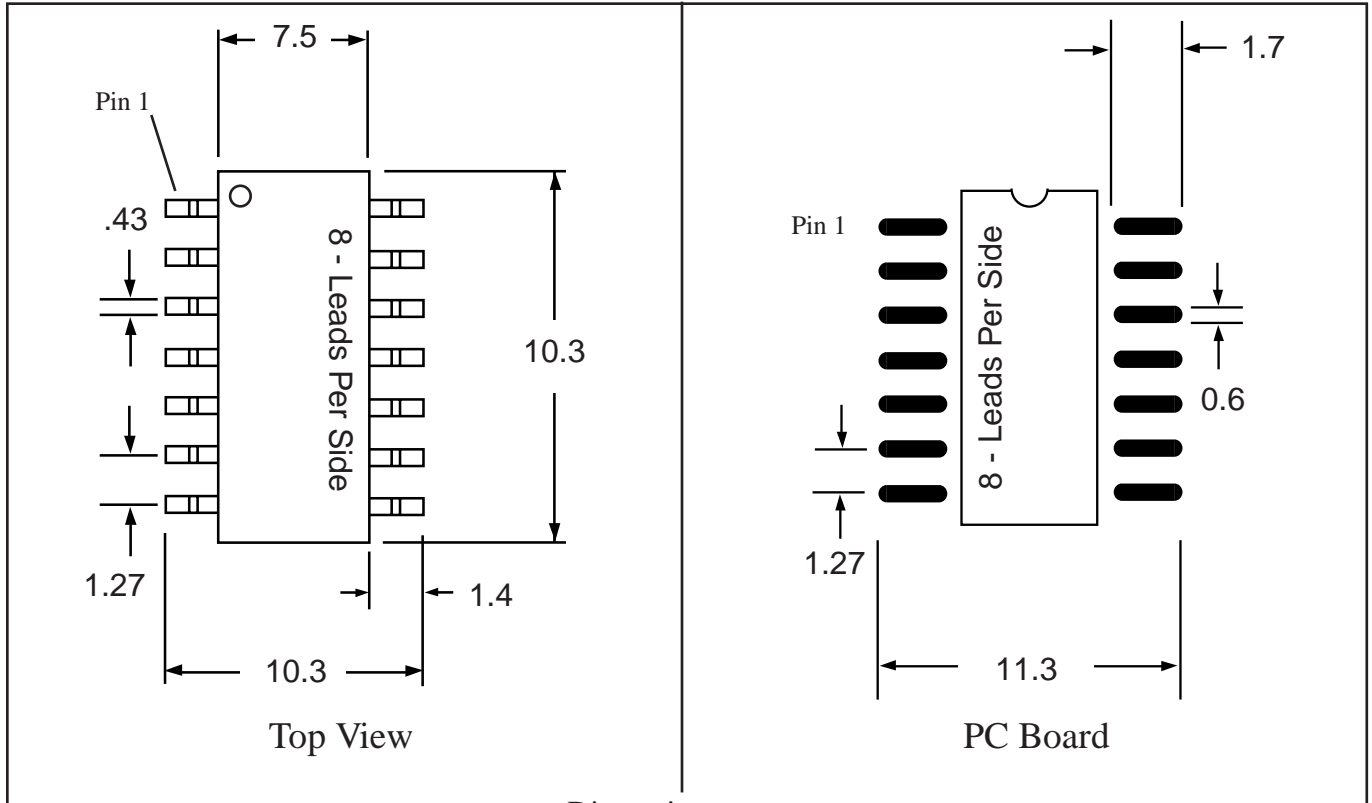

info@topline.tv

Top View

PC Board

Dimensions = mm

Quick View

Side View Detail

Part # **SOM16**

Leads **16** Pitch **1.27mm (.05")**