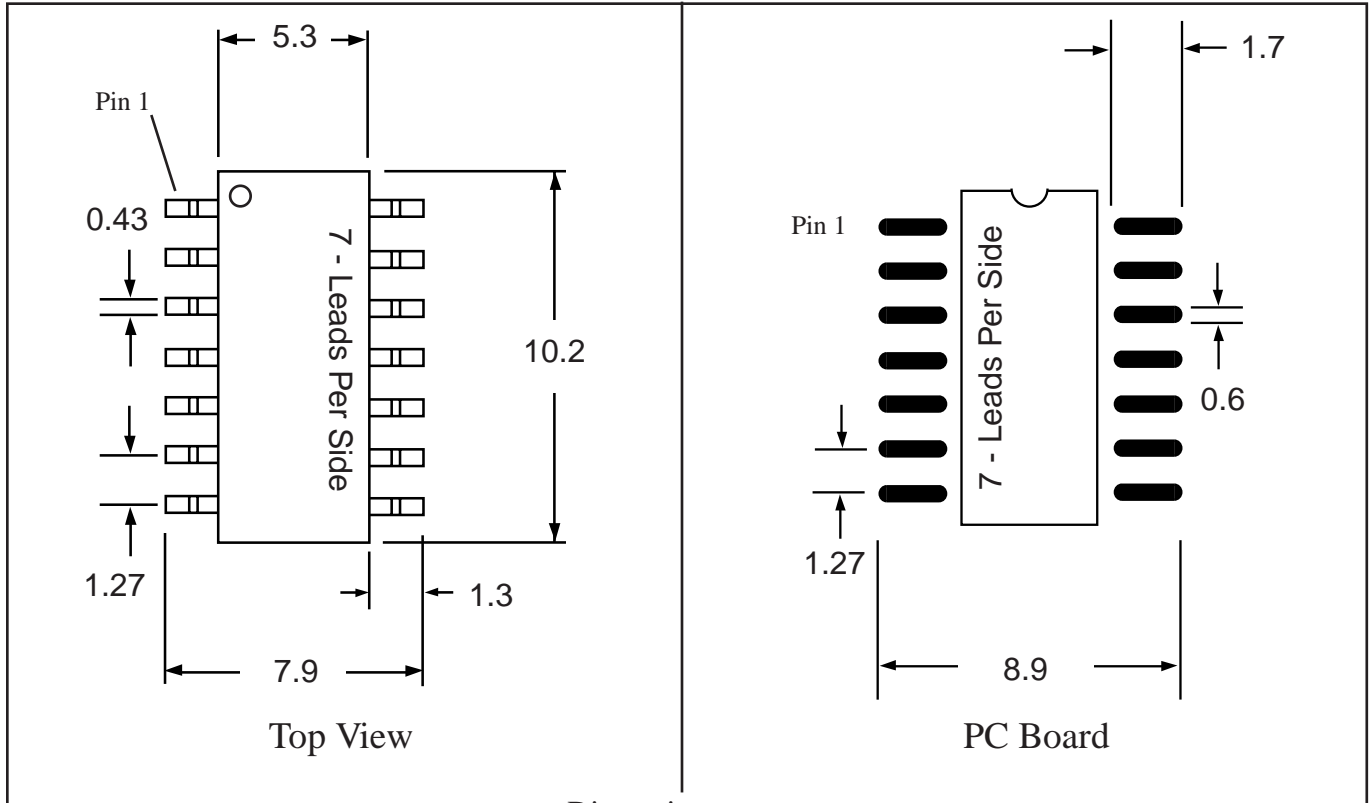

Part # **SOP14**

Leads **14** Pitch **1.27mm (.05")**

Body Size **208mil (5.3mm)**

Tel 1-714-898-3830

info@topline.tv