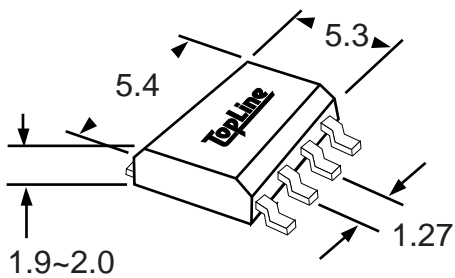

Leads **8** Pitch **1.27mm (.05")**

Body Size **208mil (5.3mm)**

Tel 1-714-898-3830

info@topline.tv

Top View

PC Board

Dimensions = mm

Quick View

Side View Detail

Part # **SO14**

Leads **14** Pitch **1.27mm (.05")**

Body Size **150mil (3.9mm)**

TopLineTM

Tel 1-714-898-3830

info@topline.tv

Dimensions = mm