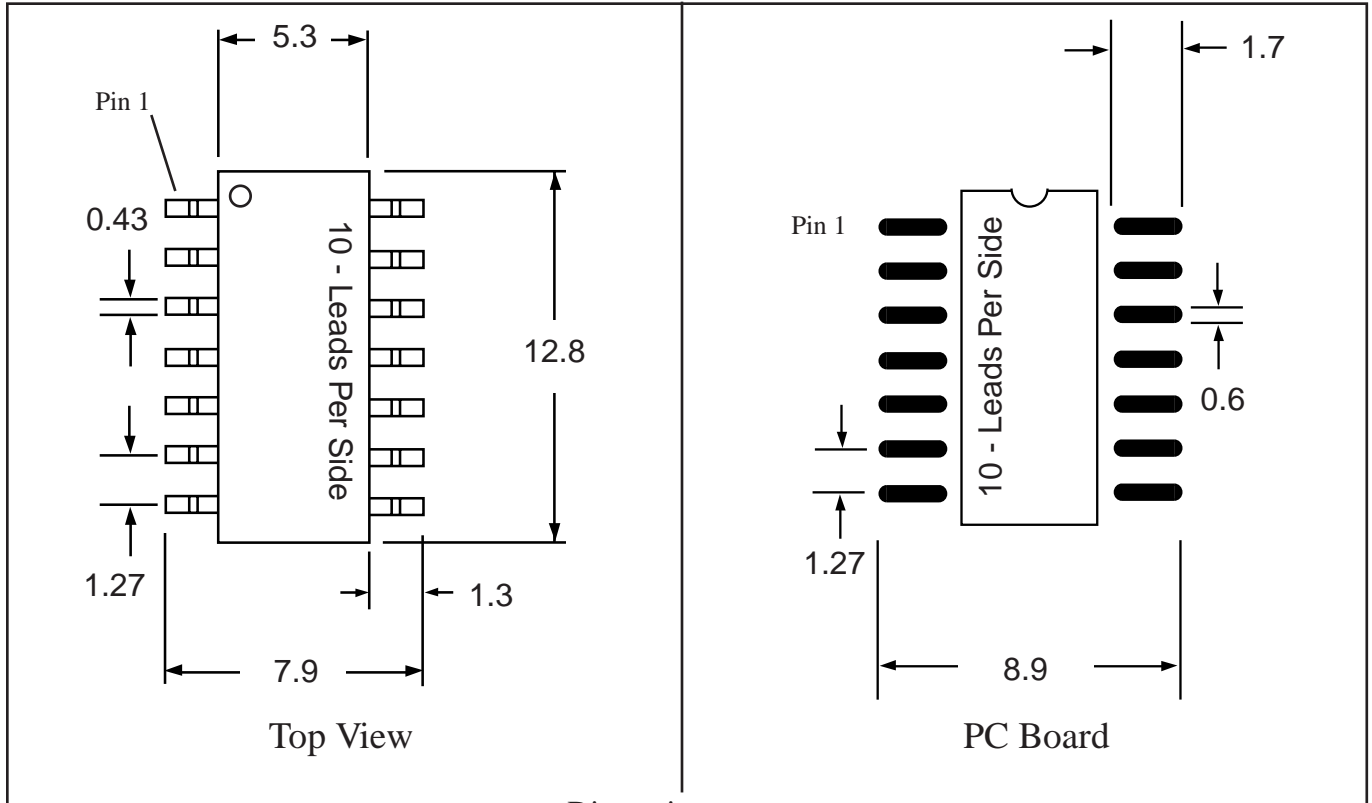

Part # **SOP20**

Leads **20** Pitch **1.27mm (.05")**

Body Size **208mil (5.3mm)**

Tel 1-714-898-3830

info@topline.tv

Dimensions = mm

Part # **SOL24**

Leads **24** Pitch **1.27mm (.05")**