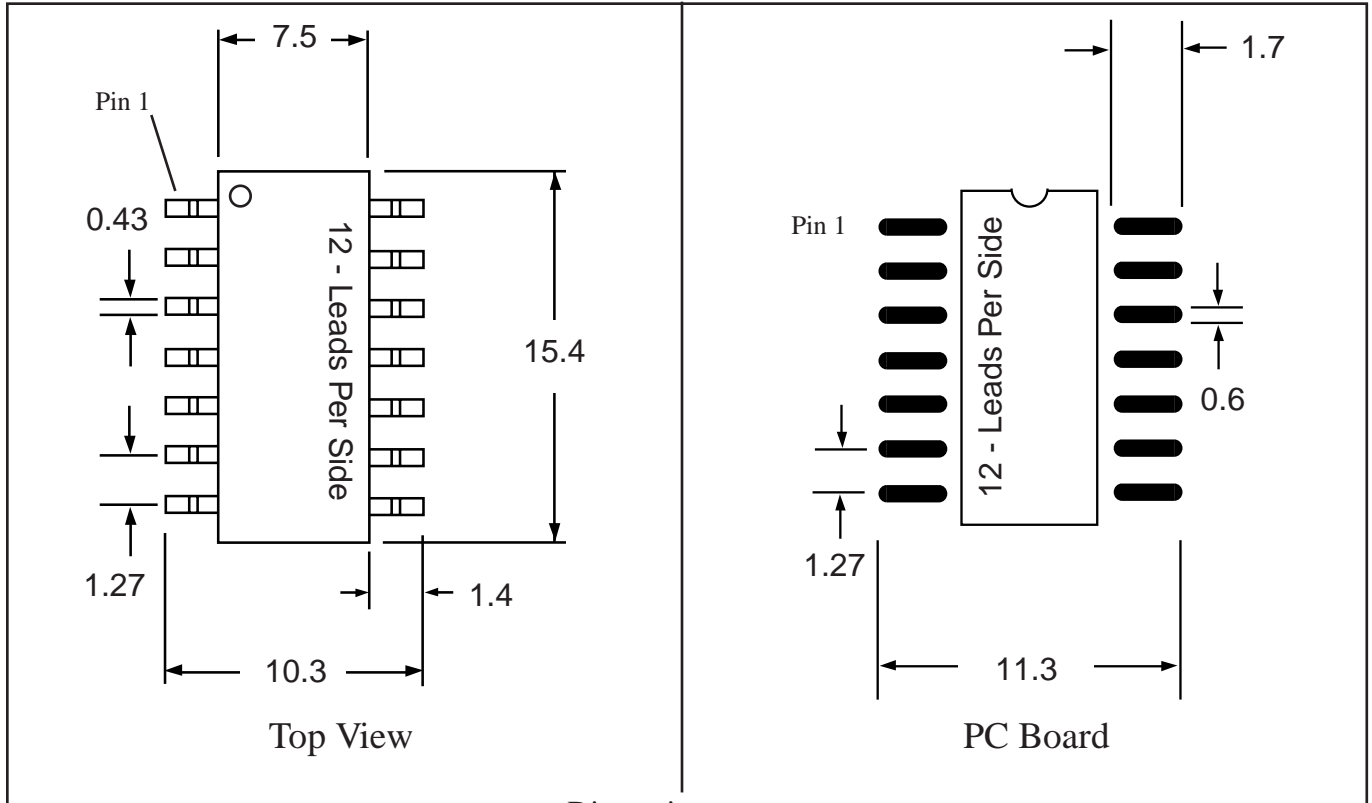

Part # **SOL24**

Leads **24** Pitch **1.27mm (.05")**

Body Size **300mil (7.5mm)**

TopLine^{TM}

Tel 1-714-898-3830

info@topline.tv