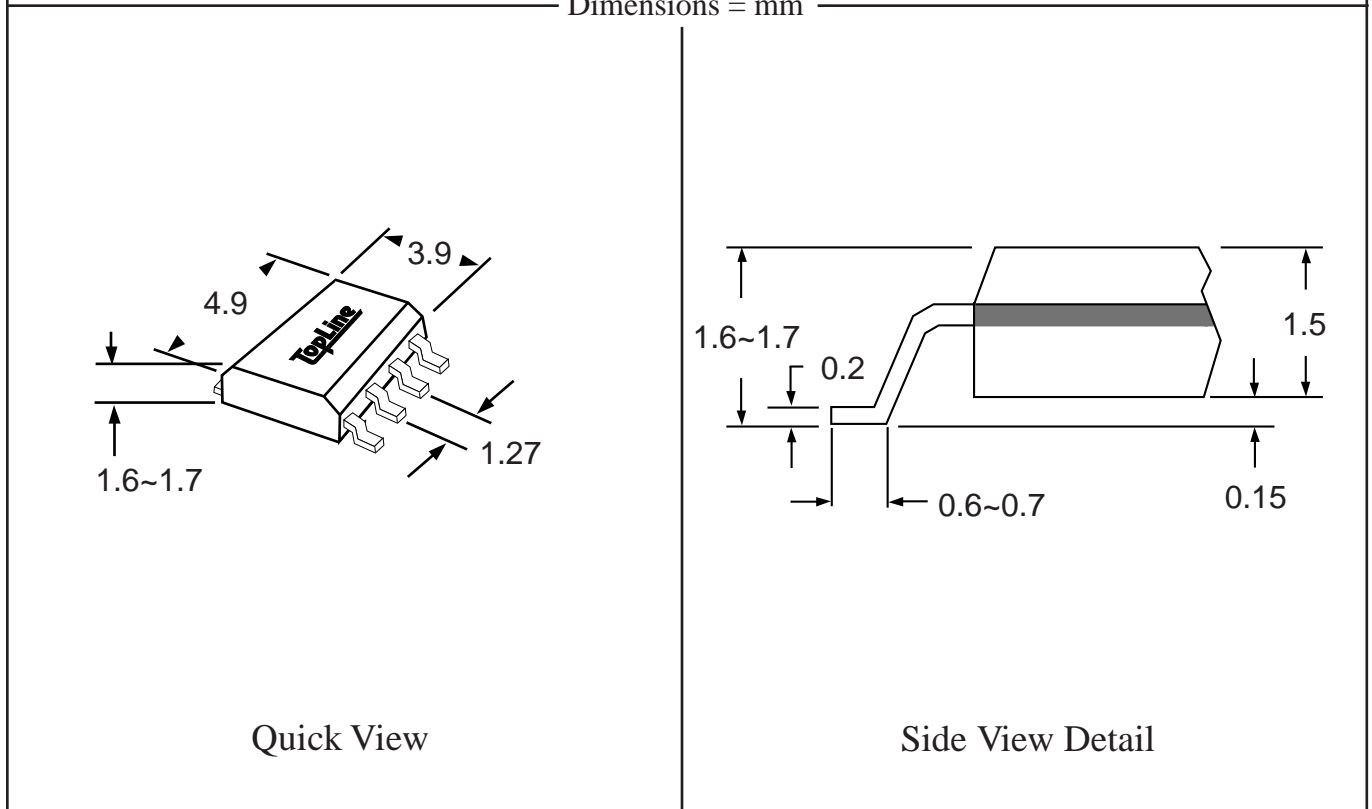

Part # **S08**
 Leads **8** Pitch **1.27mm (0.05")**
 Body Size **150mil (3.9mm)**

TopLine™
 Tel 1-714-898-3830
 info@topline.tv

Top View

PC Board

Dimensions = mm

Quick View

Side View Detail

Part # **SOP8**