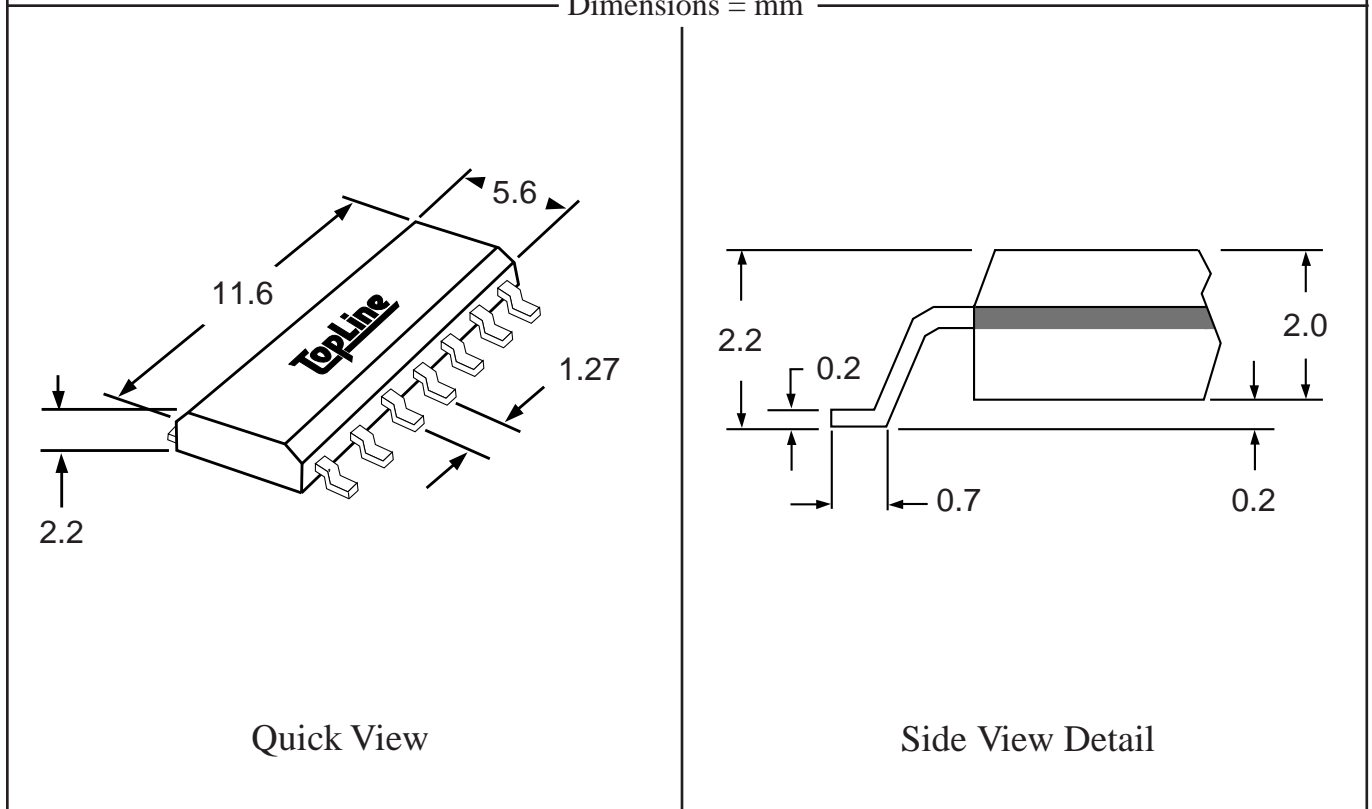

Top View

PC Board

Dimensions = mm

Quick View

Side View Detail

Part # **SOP18**

Leads **18** Pitch **1.27mm (.05")**

Body Size **208mil (5.3mm)**