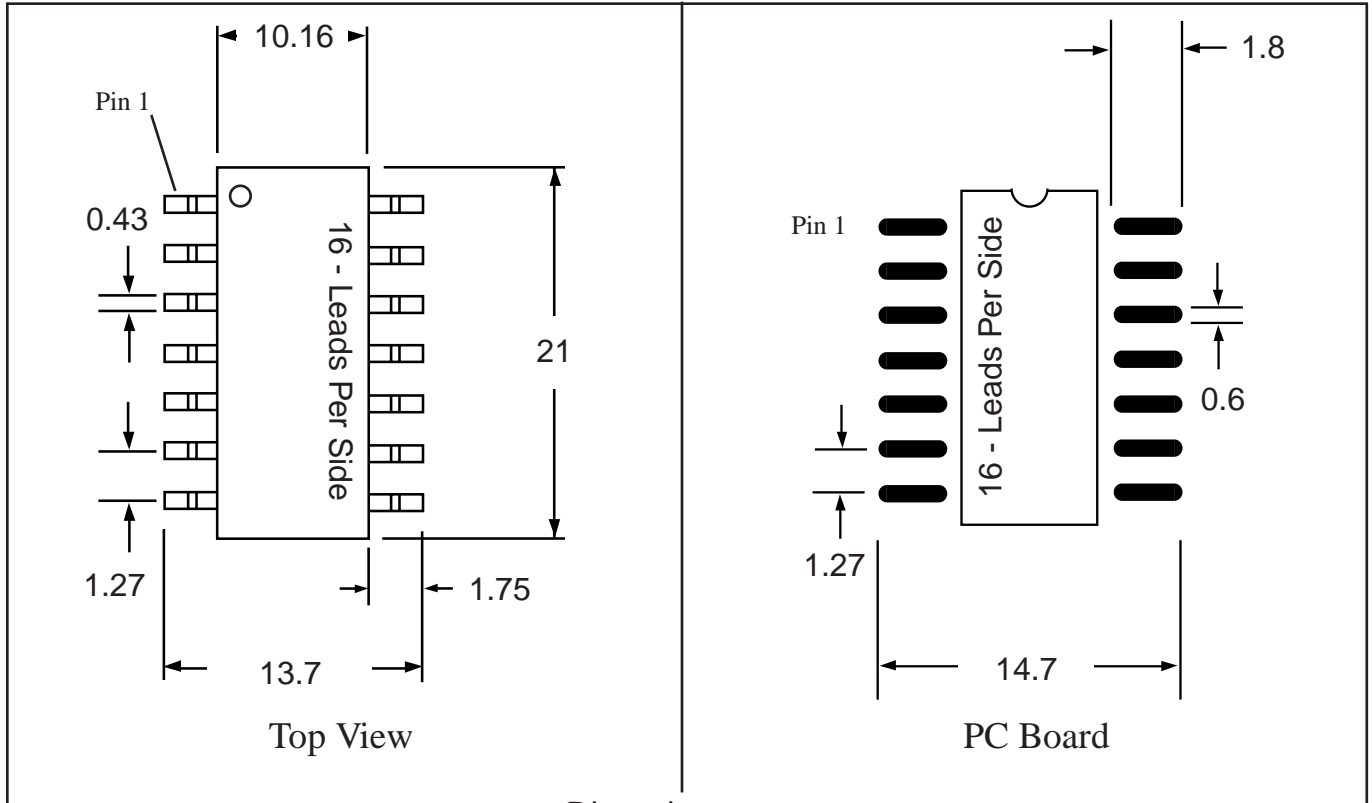

Part # **SOX32**

Leads **32** Pitch **1.27mm (.05")**

Body Size **400mil (10.16mm)**

TopLine^{TM}

Tel 1-714-898-3830

info@topline.tv