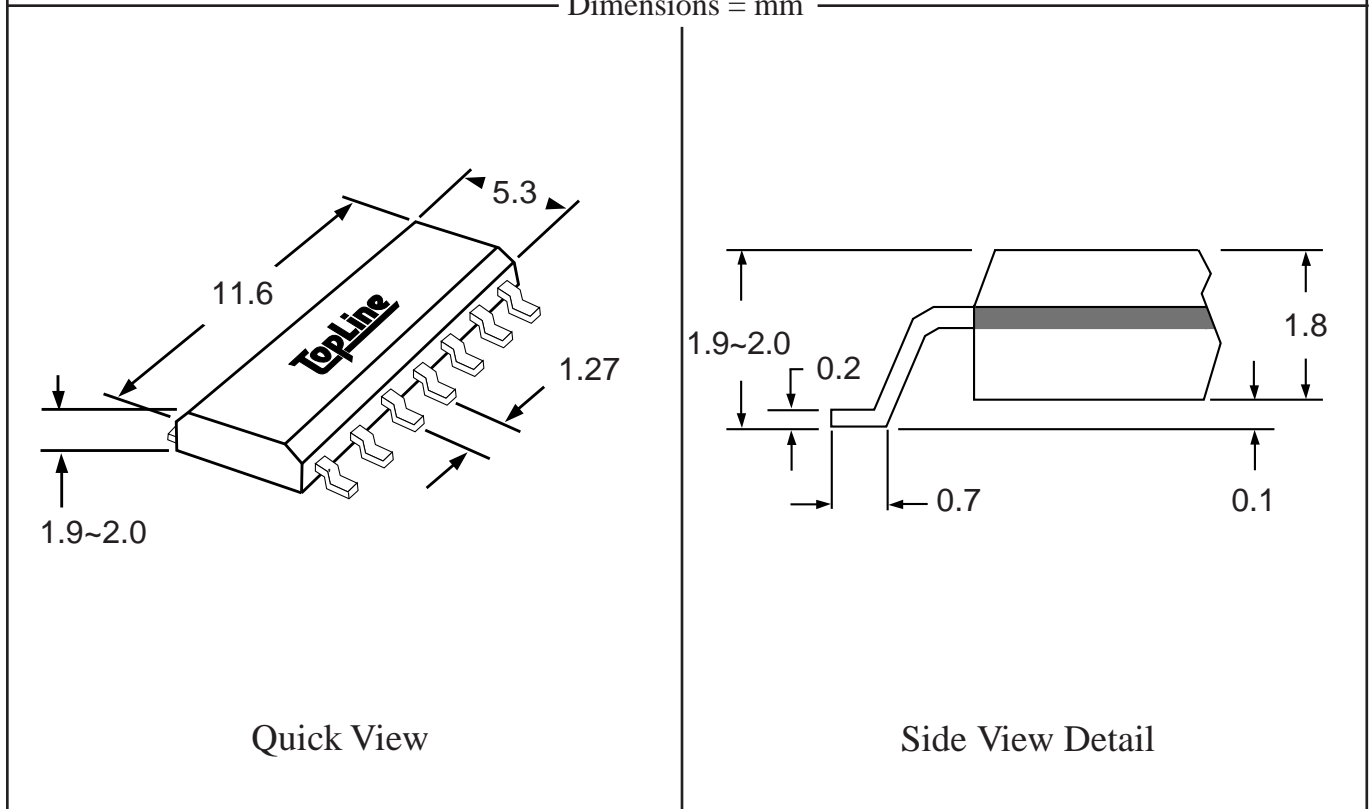

Dimensions = mm