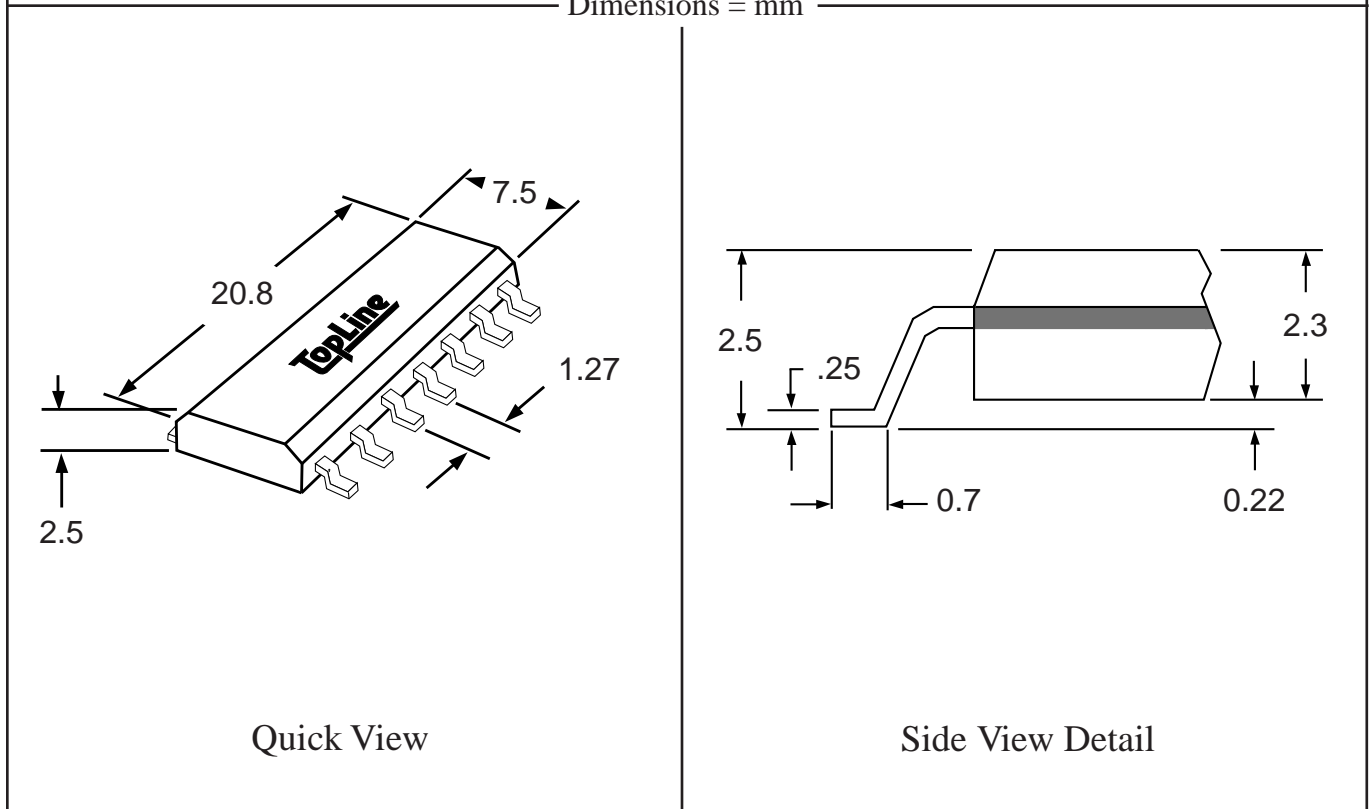

Dimensions = mm