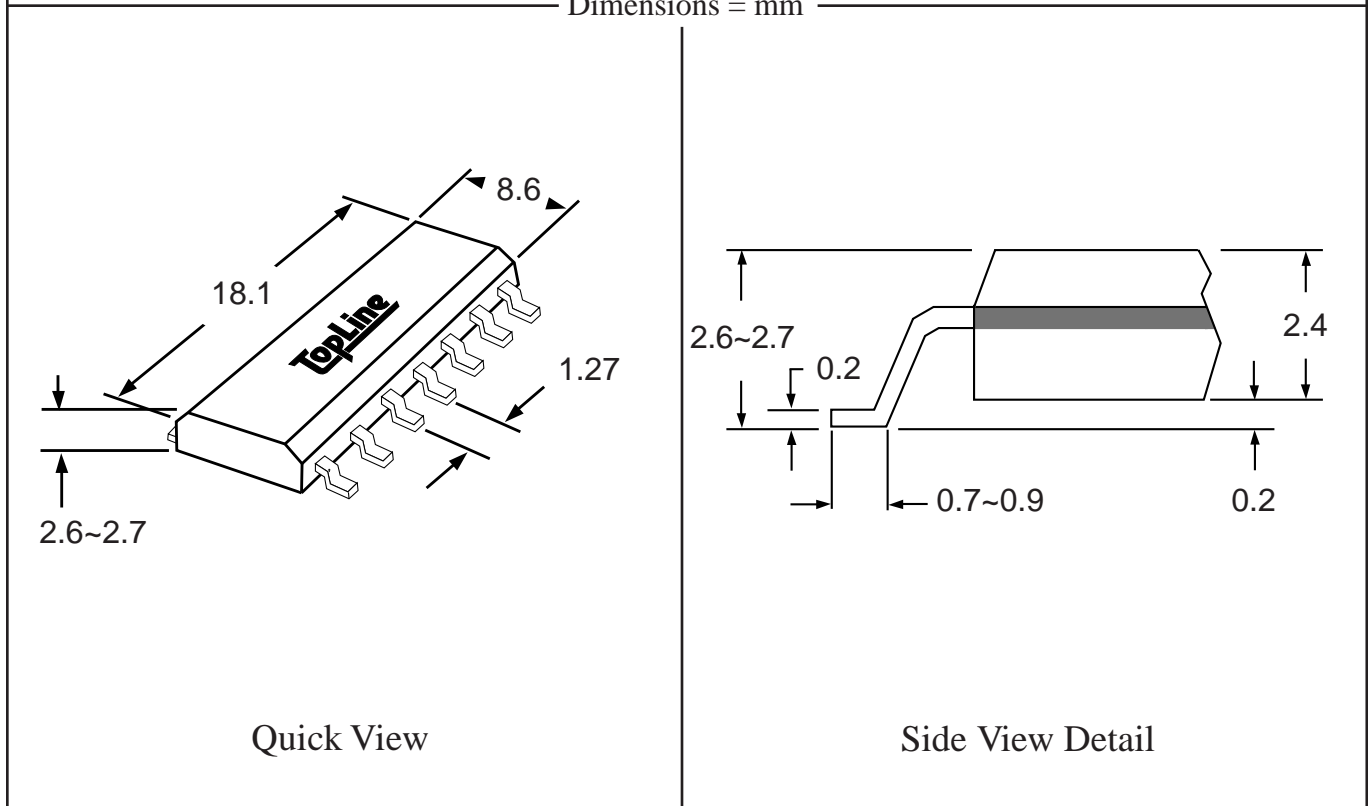

TopLineTM

Tel 1-714-898-3830

info@topline.tv

Dimensions = mm

Part # **SOW28**

Leads **28** Pitch **1.27mm (.05")**

Body Size **330 ~ 350mil (8.5 ~ 8.9mm)**

Tel 1-714-898-3830

info@topline.tv

Top View

PC Board

Dimensions = mm

Quick View

Side View Detail

Part # **SOX28**

Leads **28** Pitch **1.27mm (.05")**