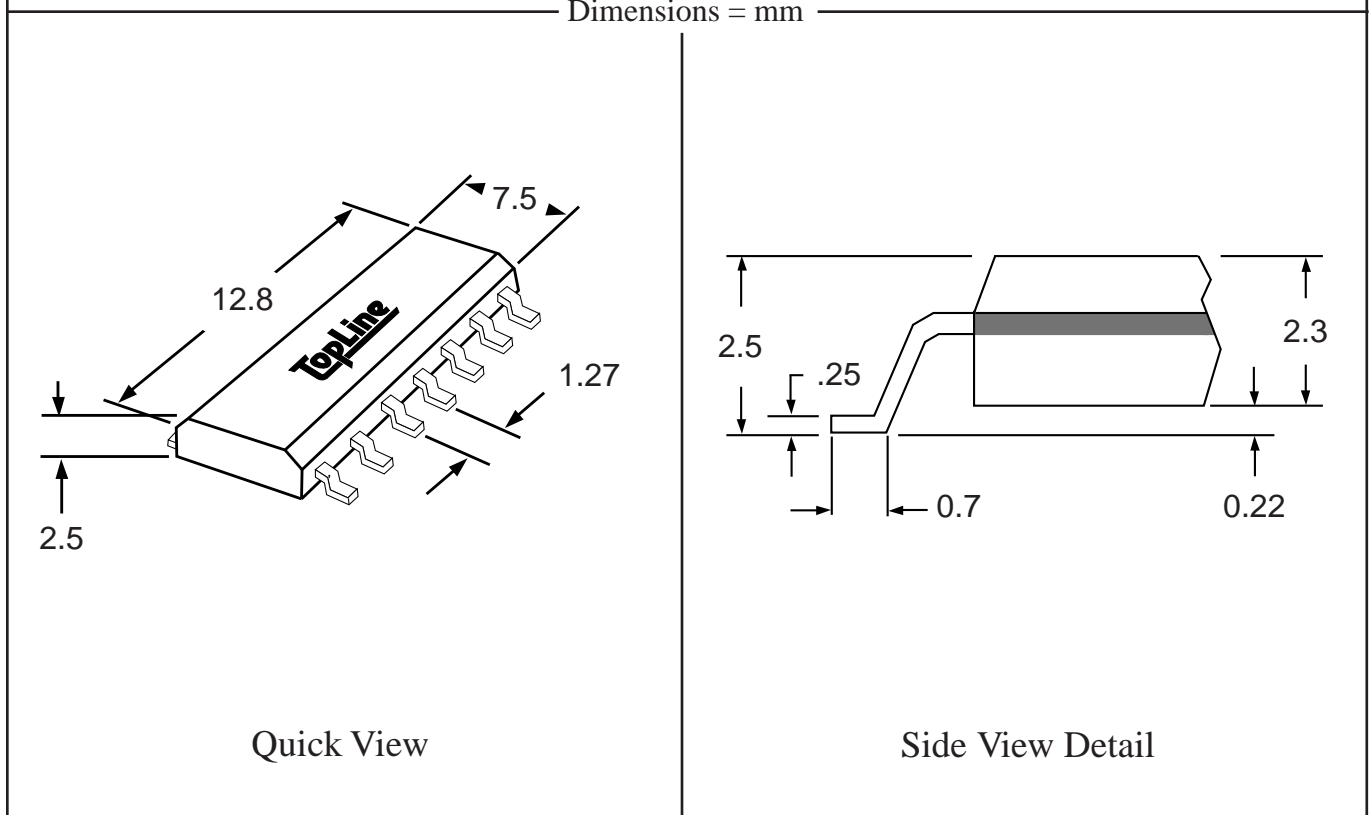

Dimensions = mm