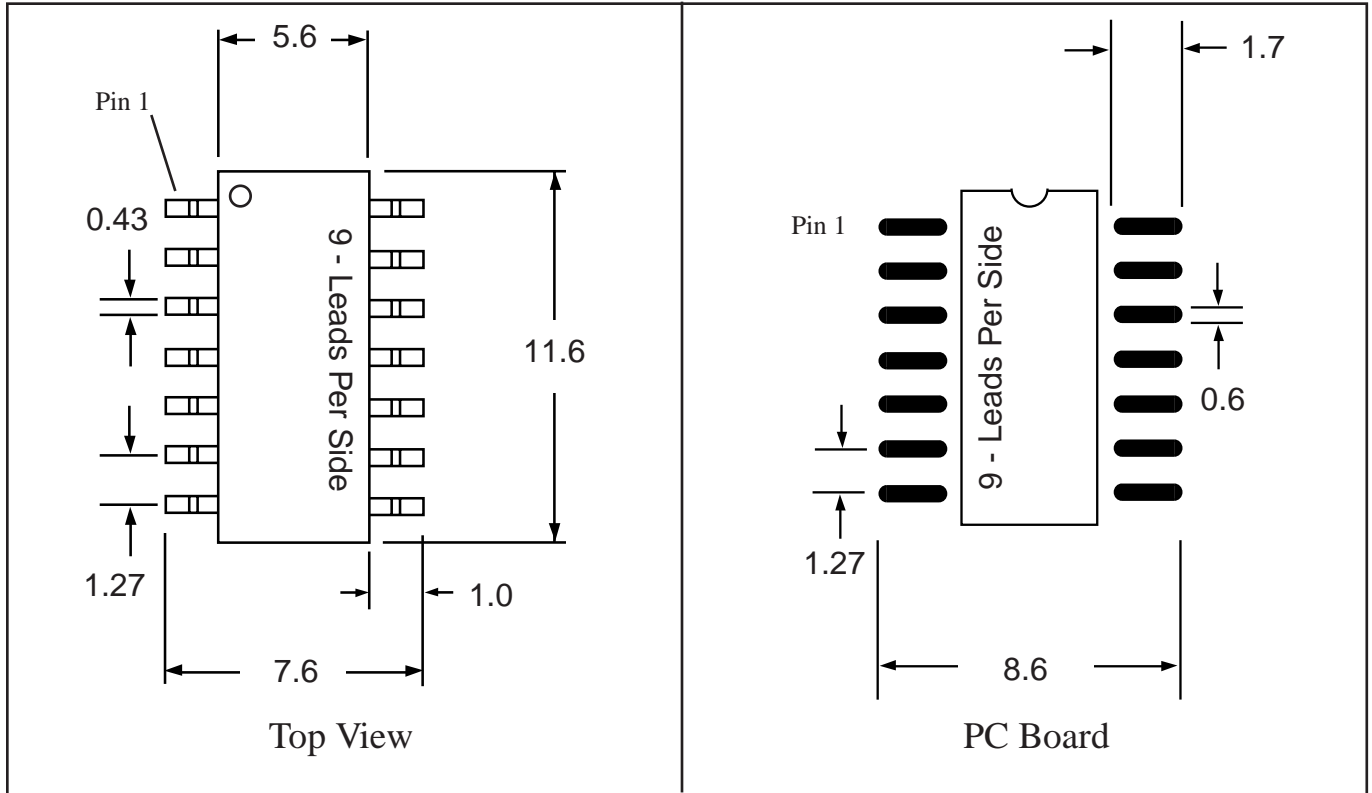

info@topline.tv

Dimensions = mm

Part # **SOM18**

Leads **18** Pitch **1.27mm (.05")**

Body Size **220mil (5.6mm)**

TopLineTM

Tel 1-714-898-3830

info@topline.tv

Top View

PC Board

Dimensions = mm

Quick View

Side View Detail

Part # **SOP18**

Leads **18** Pitch **1.27mm (.05")**

Body Size **208mil (5.3mm)**