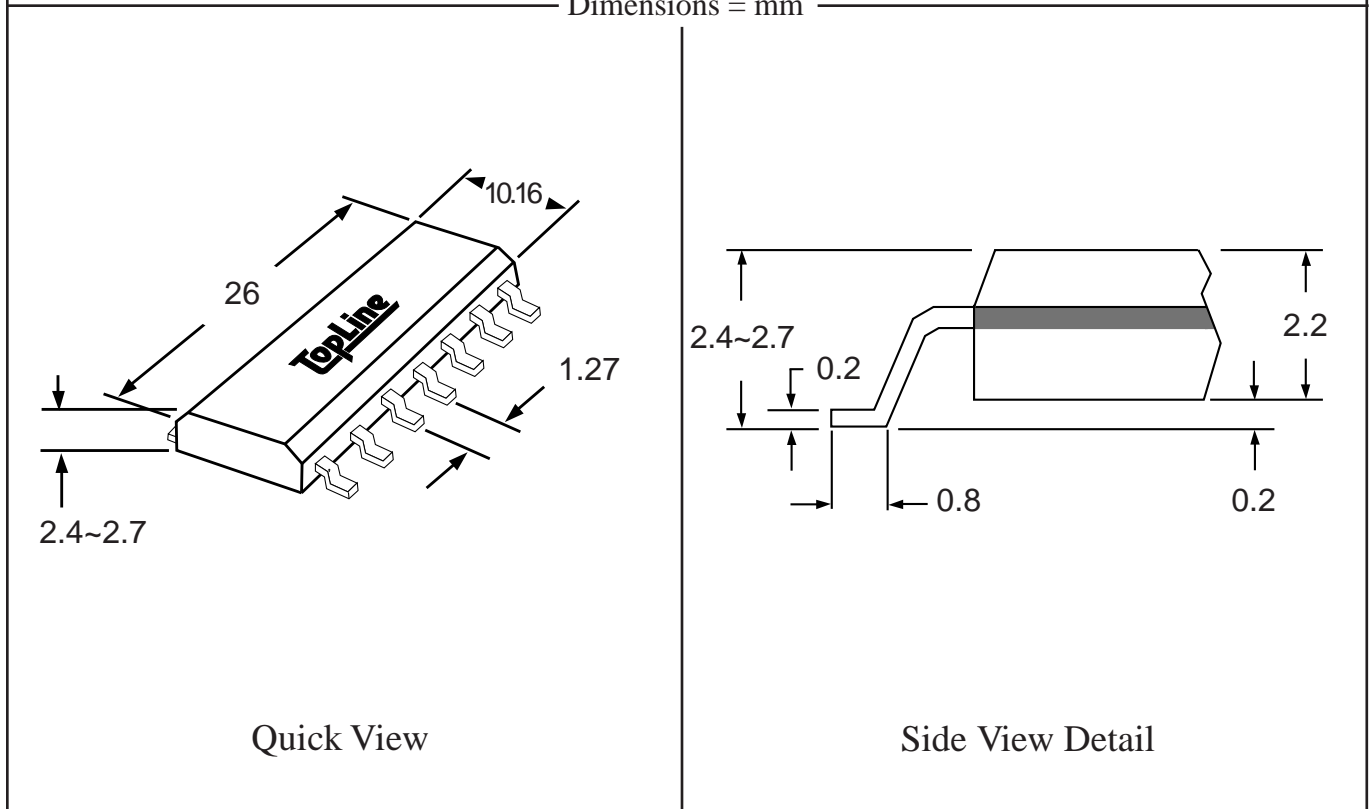

Dimensions = mm

Part # **SOL40**

Leads **40** Pitch **1.27mm (.05")**

Body Size **300mil (7.5mm)**

TopLineTM

Tel 1-714-898-3830

info@topline.tv

Dimensions = mm

Part # **SOX40**

Leads **40** Pitch **1.27mm (.05")**

Body Size **400mil (10.16mm)**

TopLine™

Tel 1-714-898-3830

info@topline.tv

Top View

PC Board

Dimensions = mm

Quick View

Side View Detail

Part # **SOY40**

Leads **40** Pitch **1.27mm (.05")**

Body Size **450mil (11.4mm)**

TopLine™

Tel 1-714-898-3830

Dimensions = mm