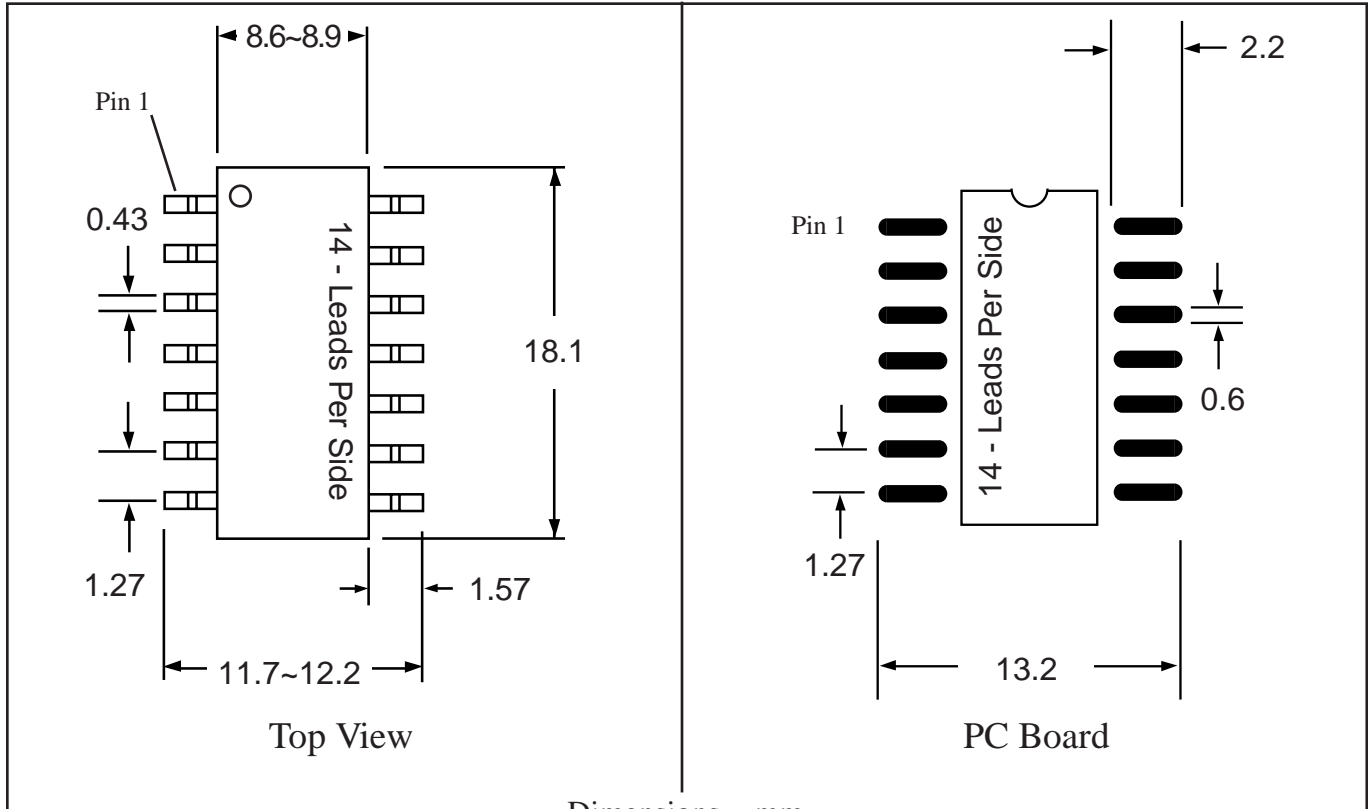

TopLineTM

Tel 1-714-898-3830

info@topline.tv

Dimensions = mm

Part # **SOW28**

Leads **28** Pitch **1.27mm (.05")**

Body Size **330 ~ 350mil (8.5 ~ 8.9mm)**

Tel 1-714-898-3830

info@topline.tv

Top View

PC Board

Dimensions = mm

Quick View

Side View Detail

Part # **SOX28**

Leads **28** Pitch **1.27mm (.05")**