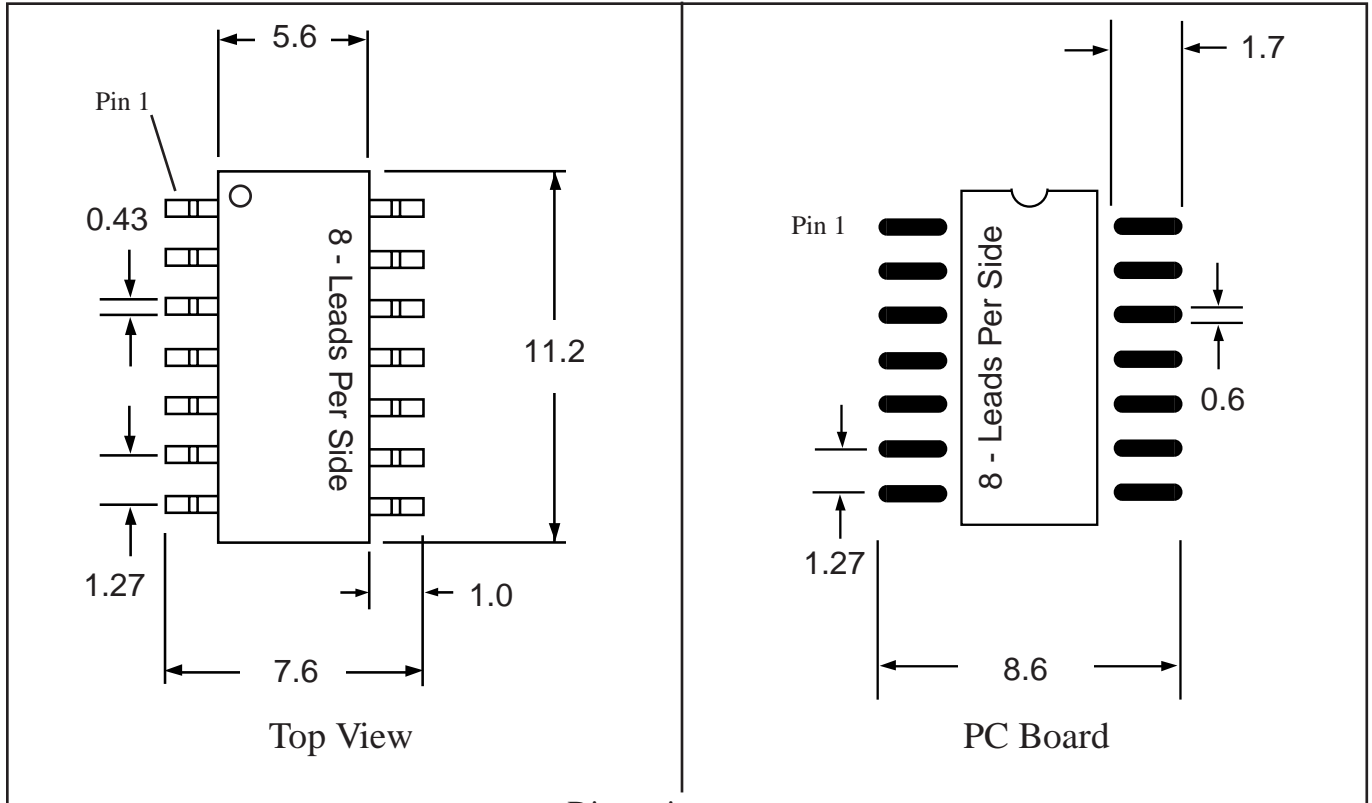

Part # **SOM16**

Leads **16** Pitch **1.27mm (.05")**

Body Size **220mil (5.6mm)**

TopLine™

Tel 1-714-898-3830

info@topline.tv