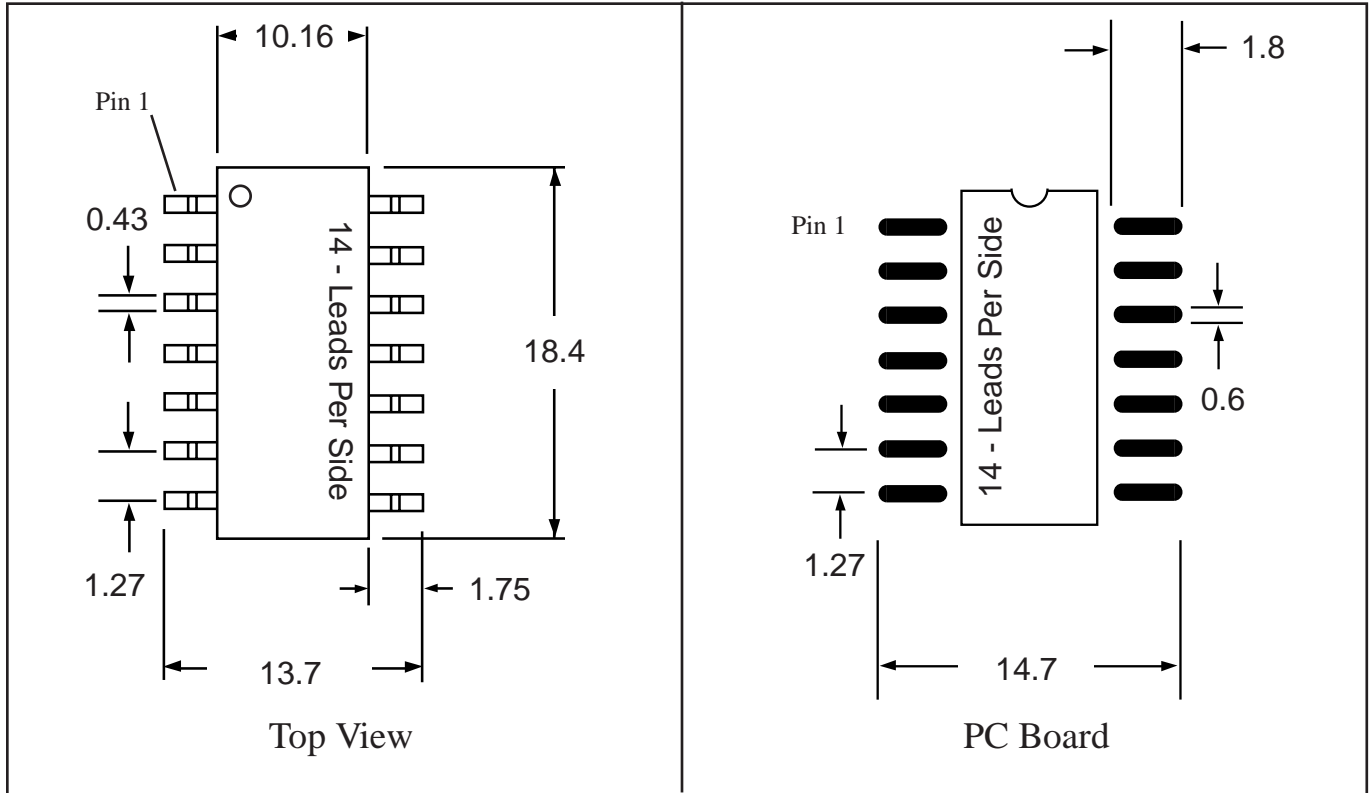

Part # **SOX28**

Leads **28** Pitch **1.27mm (.05")**

Body Size **400mil (10.16mm)**

TopLine^{TM}

Tel 1-714-898-3830

info@topline.tv