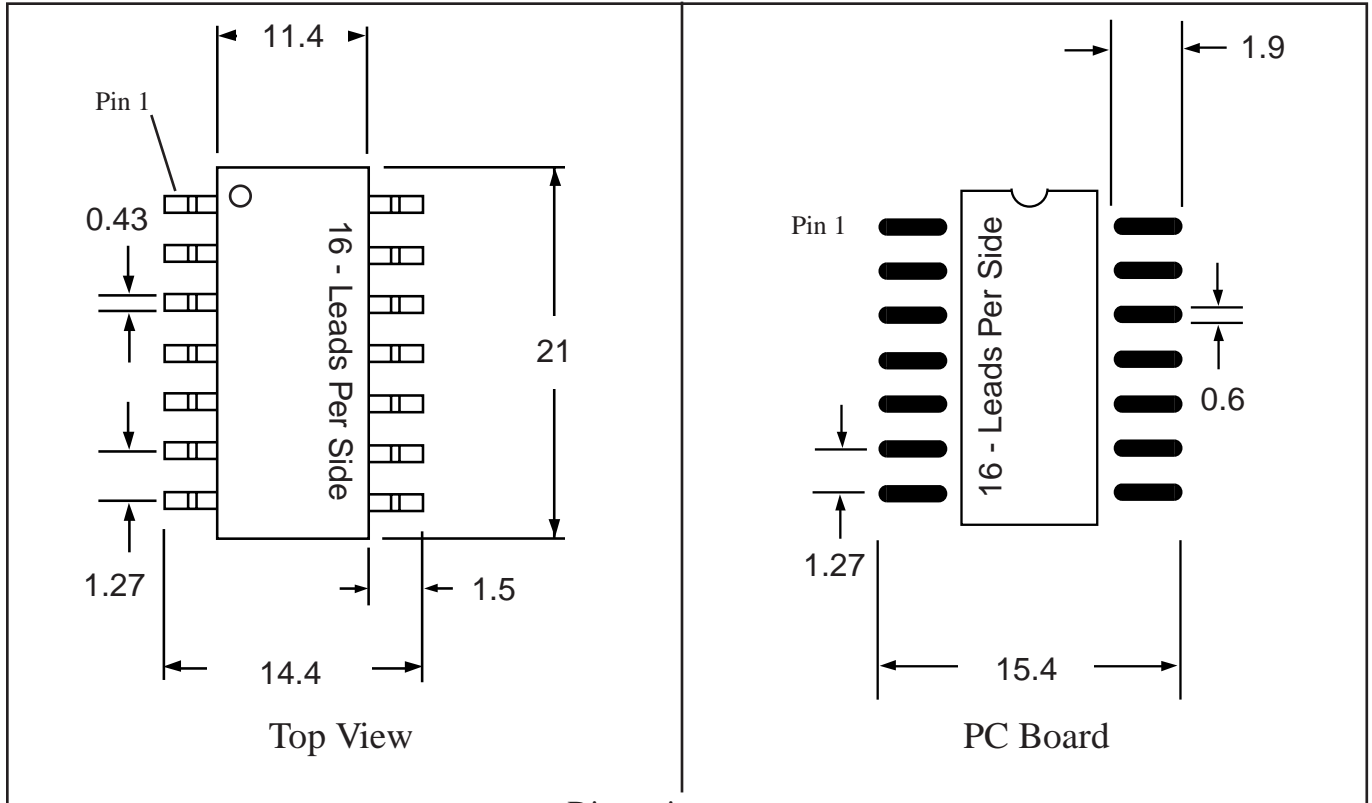

Tel 1-714-898-3830

info@topline.tv

Dimensions = mm

Part # **SOY32**

Leads **32** Pitch **1.27mm (.05")**

Body Size **450mil (11.4mm)**

Tel 1-714-898-3830

info@topline.tv

Dimensions = mm

Part # **SOL40**

Leads **40** Pitch **1.27mm (.05")**

Body Size **300mil (7.5mm)**

TopLineTM

Tel 1-714-898-3830

info@topline.tv

Dimensions = mm