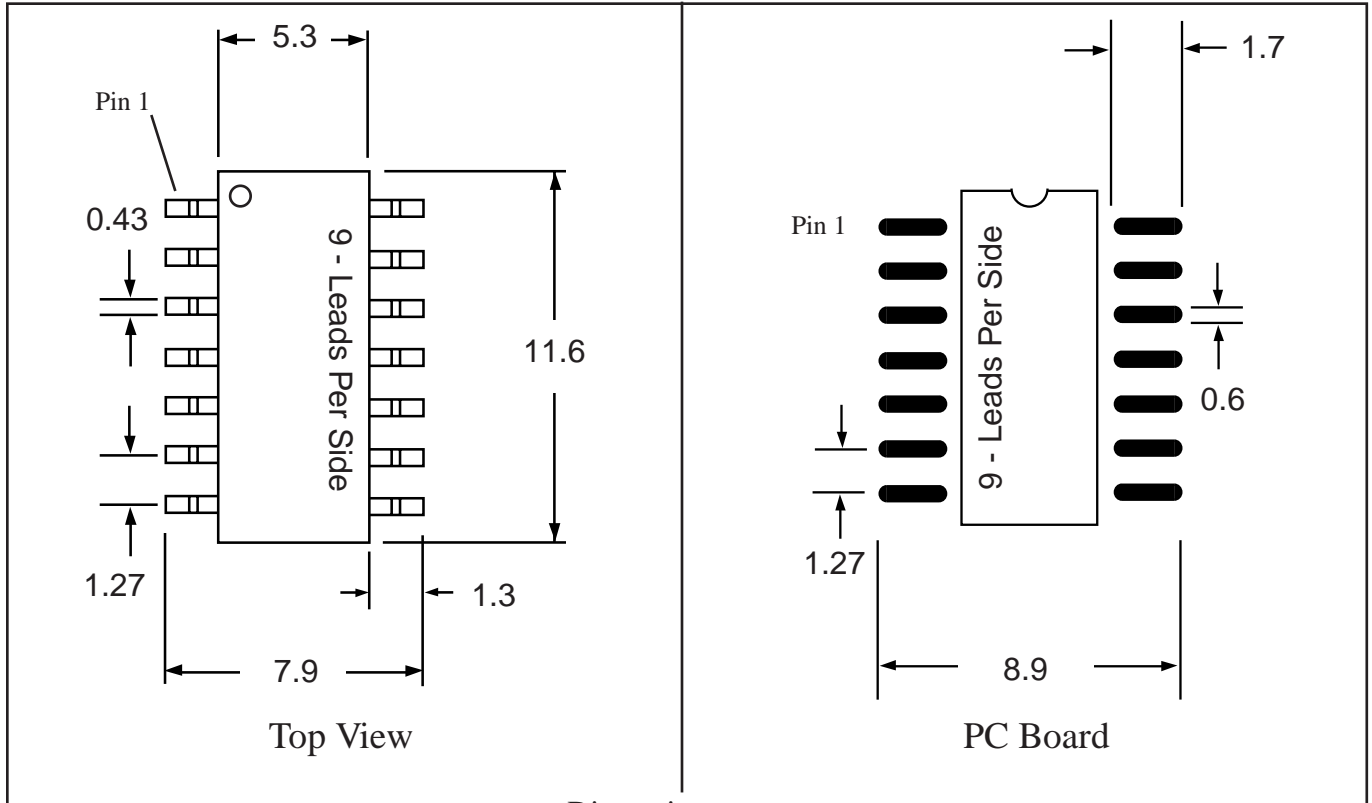

Part # **SOP18**

Leads **18** Pitch **1.27mm (.05")**

Body Size **208mil (5.3mm)**

Tel 1-714-898-3830

info@topline.tv