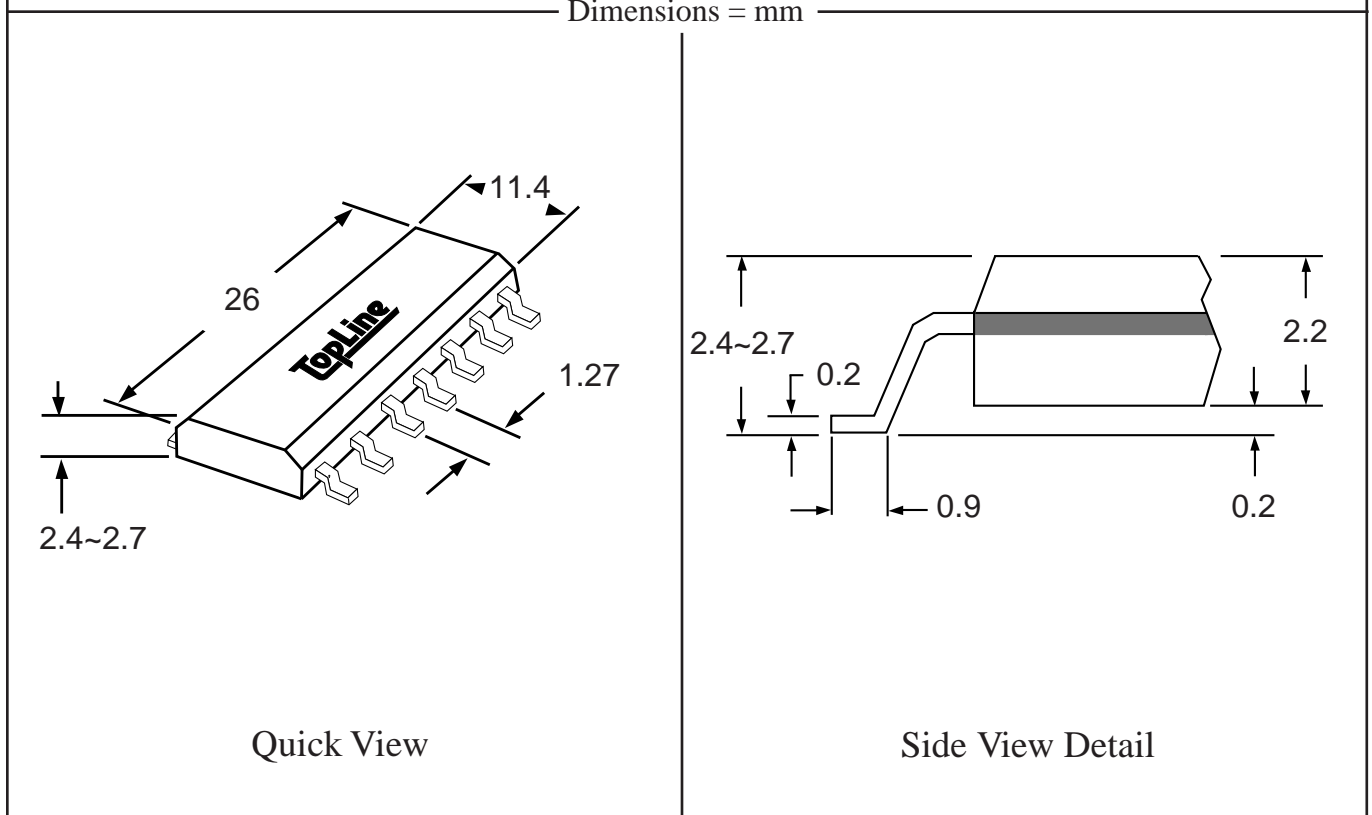

Dimensions = mm