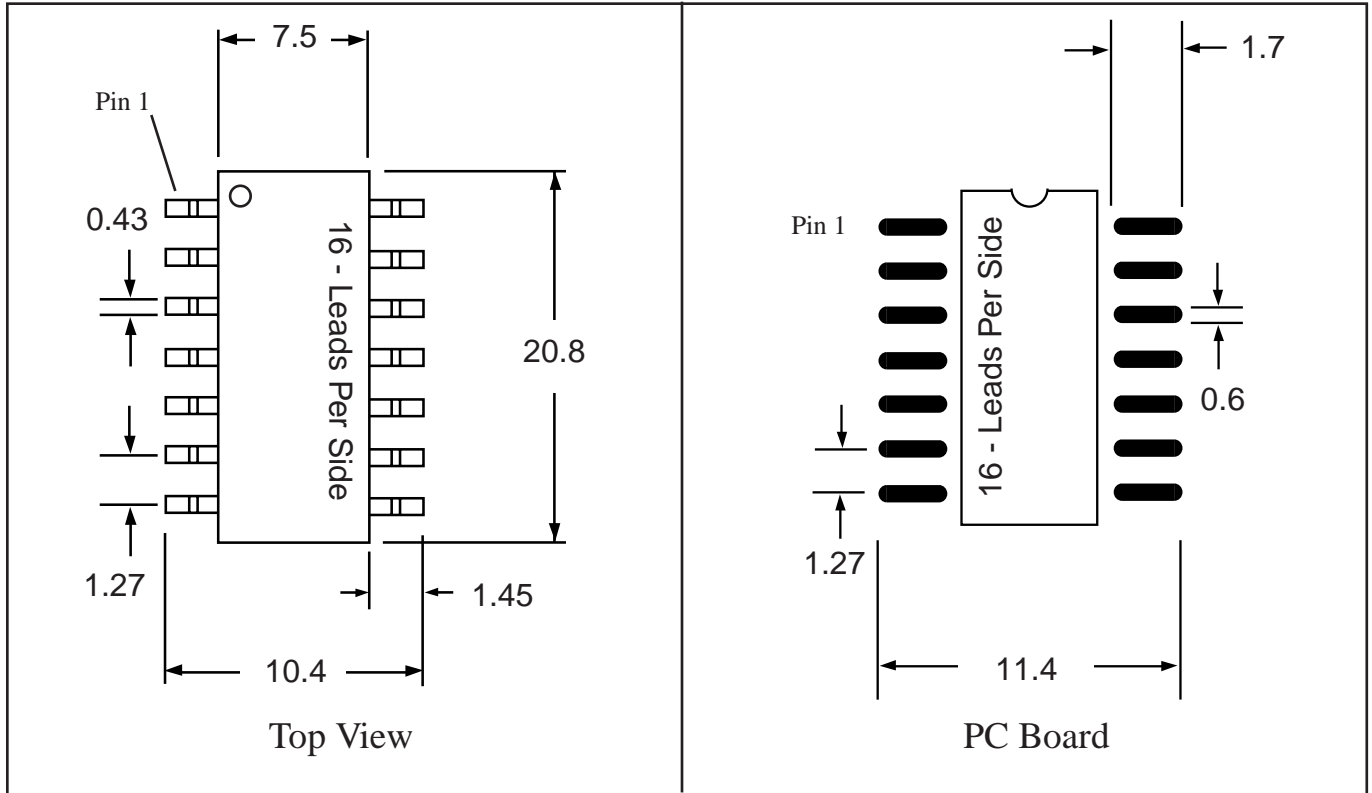

Part # **SOL32**

Leads **32** Pitch **1.27mm (.05")**

Body Size **300mil (7.5mm)**

TopLine^{TM}

Tel 1-714-898-3830

info@topline.tv