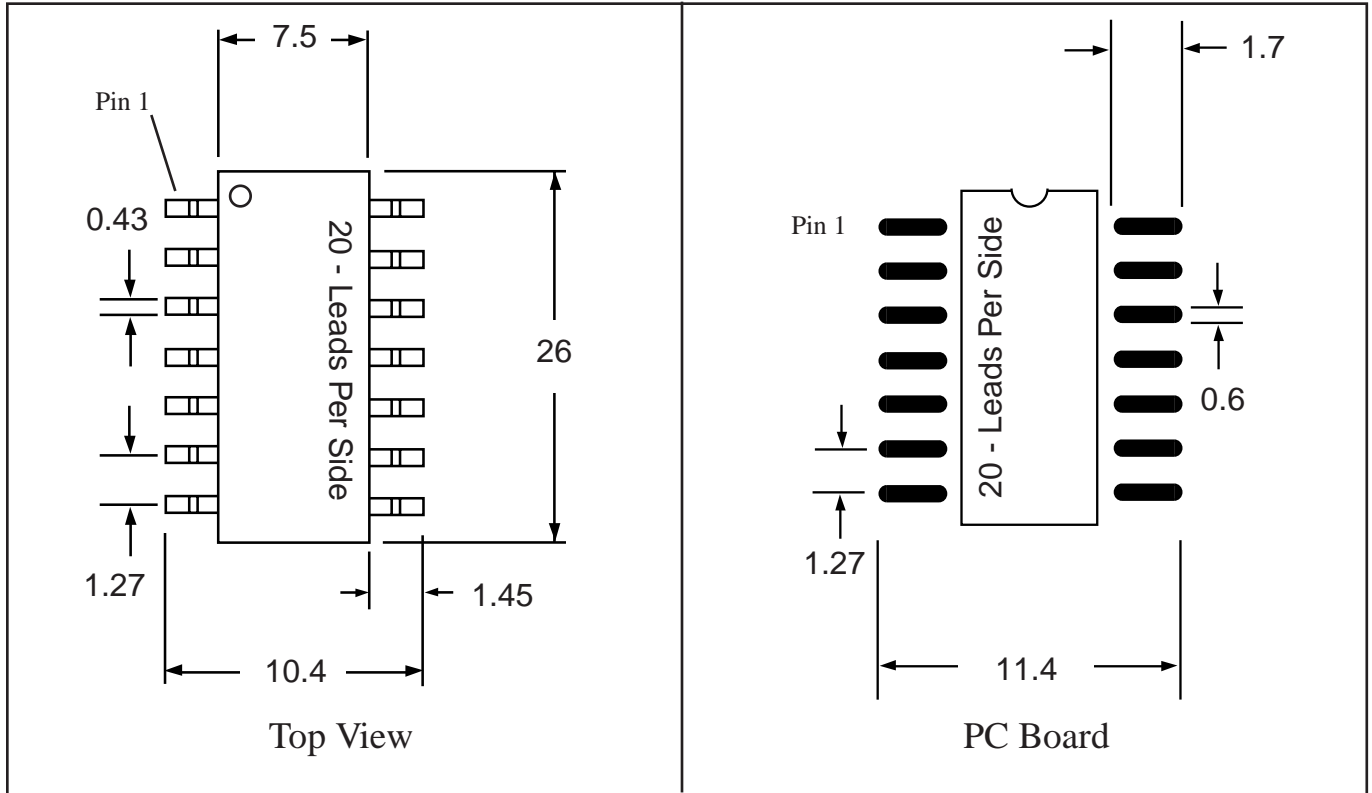

Dimensions = mm

Part # **SOL40**

Leads **40** Pitch **1.27mm (.05")**

Body Size **300mil (7.5mm)**

TopLineTM

Tel 1-714-898-3830

info@topline.tv

Dimensions = mm

Dimensions = mm

Quick View

Side View Detail

Part # **SOY40**

Leads **40** Pitch **1.27mm (.05")**

Body Size **450mil (11.4mm)**

TopLine™

Tel 1-714-898-3830