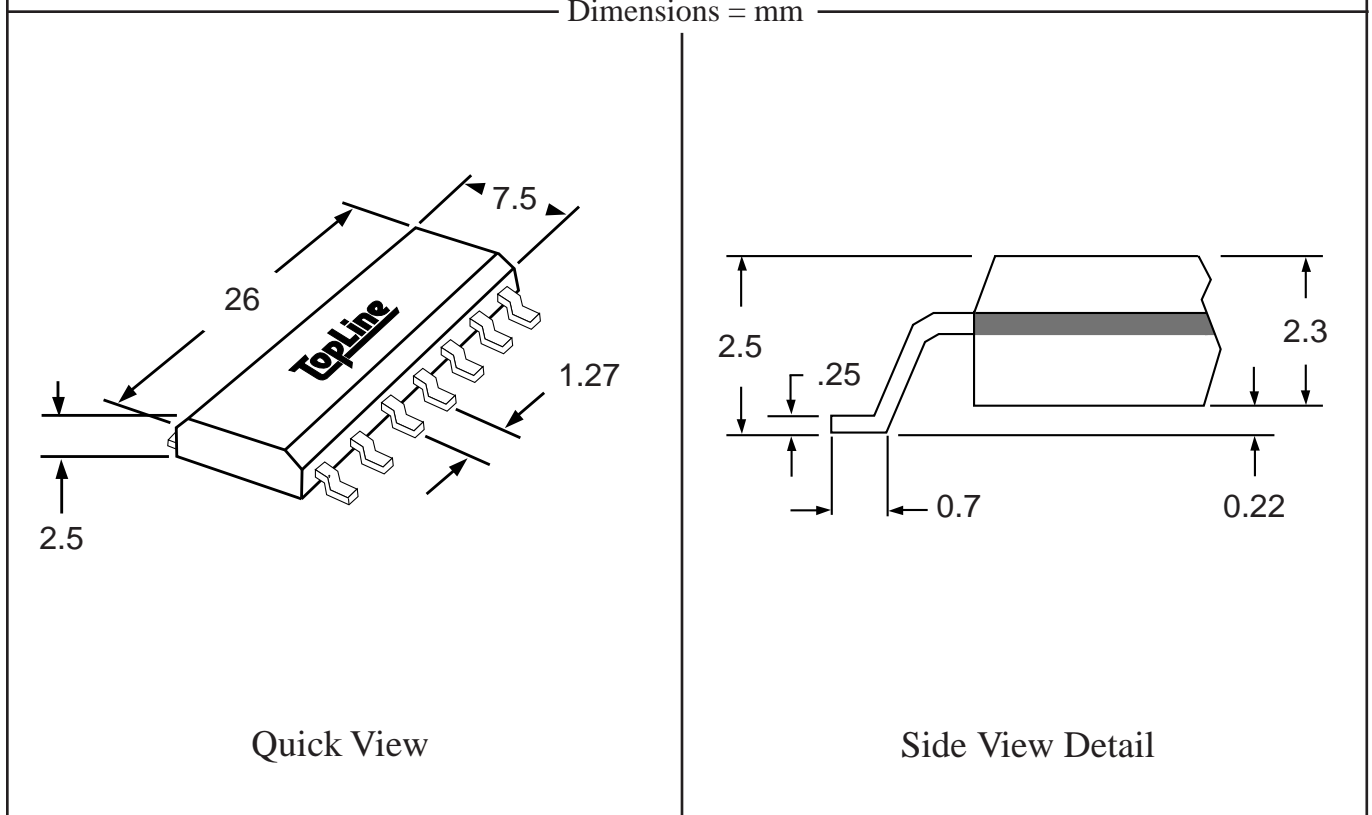

Dimensions = mm

Part # **SOL40**

Leads **40** Pitch **1.27mm (.05")**

Body Size **300mil (7.5mm)**

TopLineTM

Tel 1-714-898-3830

info@topline.tv

Dimensions = mm

Dimensions = mm

Quick View

Side View Detail

Part # **SOY40**

Leads **40** Pitch **1.27mm (.05")**

Body Size **450mil (11.4mm)**

TopLine™

Tel 1-714-898-3830