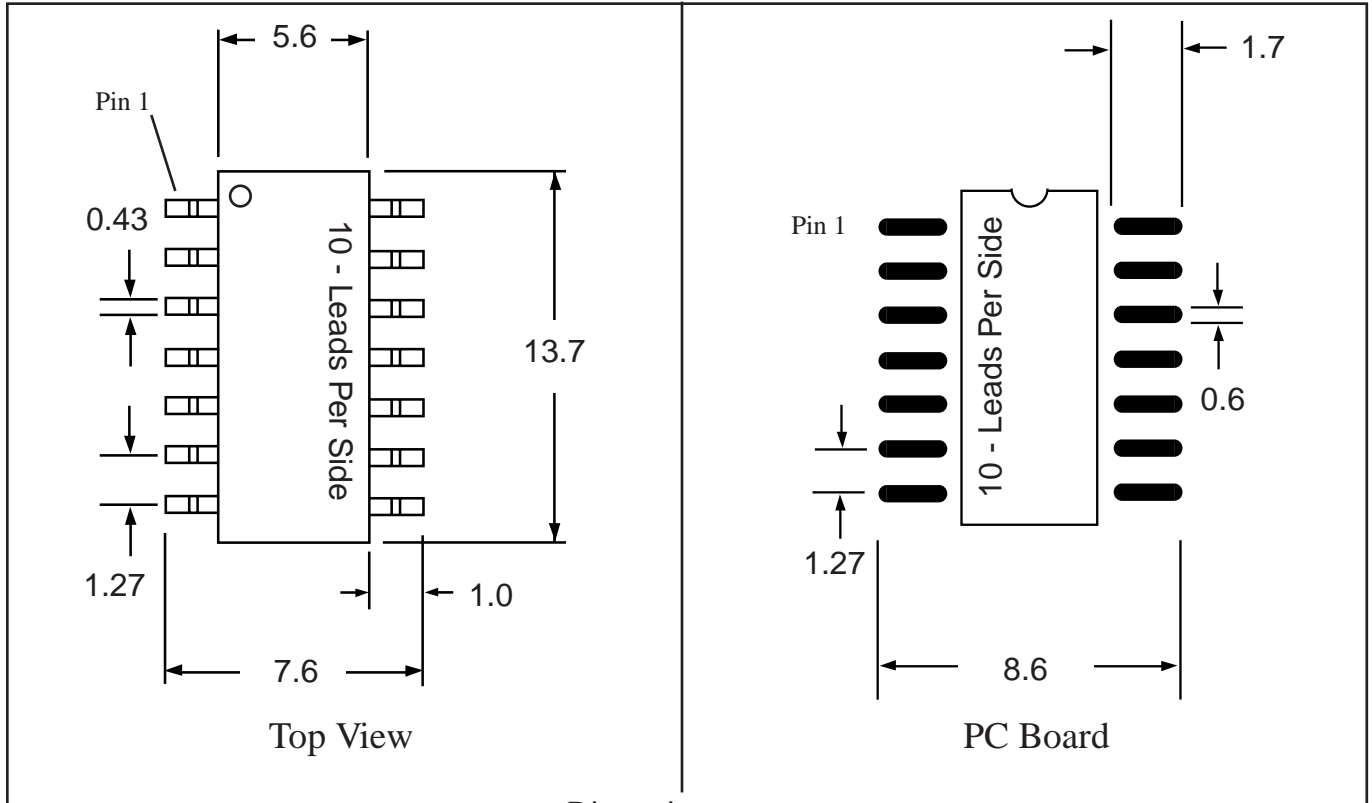

info@topline.tv

Dimensions = mm

Part # **SOM20**

Leads **20** Pitch **1.27mm (.05")**

Body Size **220mil (5.6mm)**

Tel 1-714-898-3830

info@topline.tv

Dimensions = mm