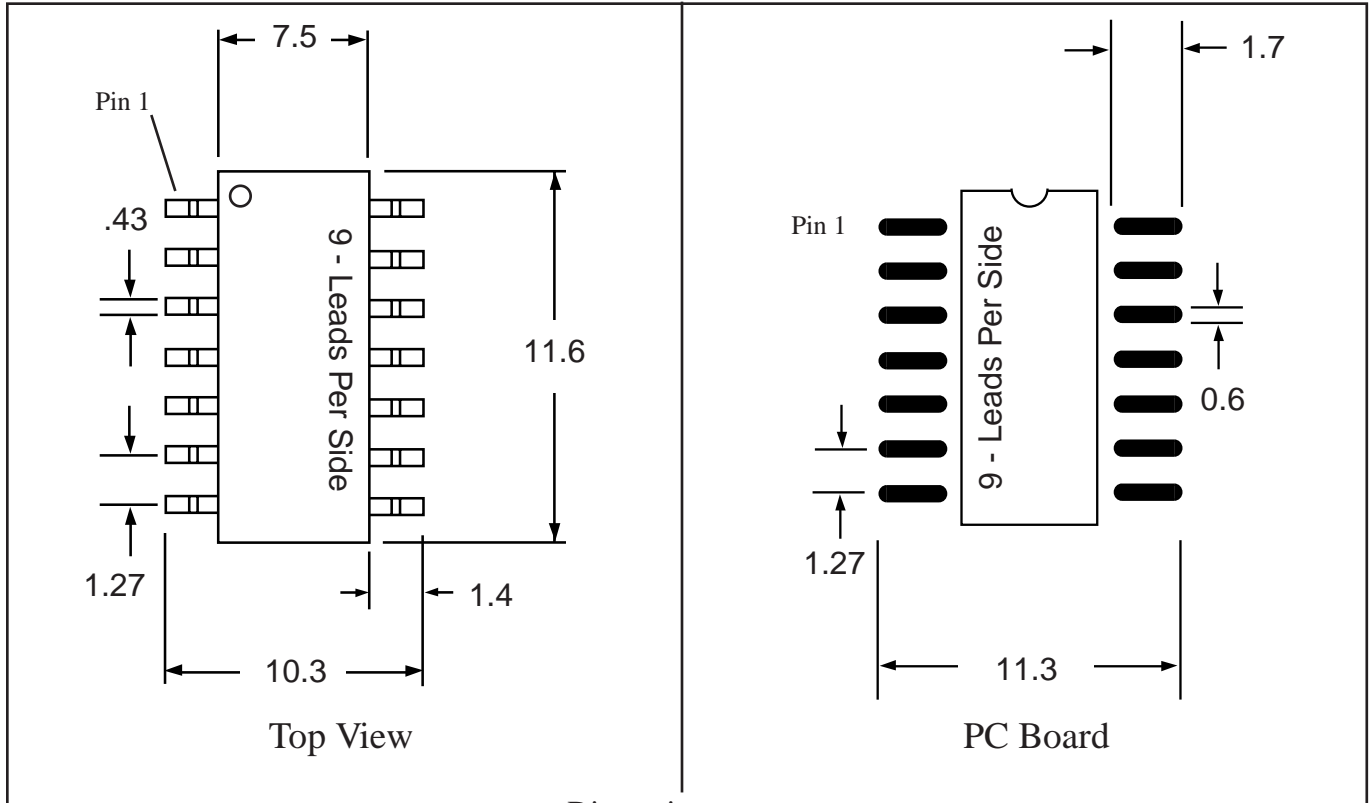

Part # **SOL18**

Leads **18** Pitch **1.27mm (.05")**

Body Size **300mil (7.5mm)**

TopLine^{TM}

Tel 1-714-898-3830

info@topline.tv