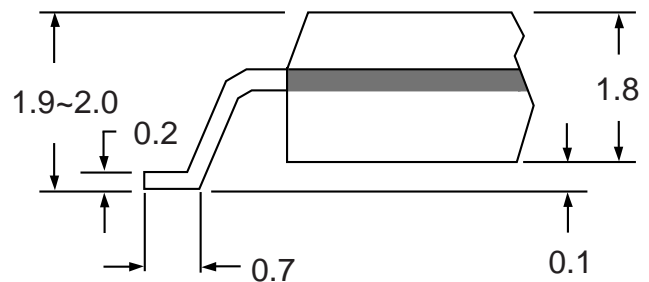

Leads **8** Pitch **1.27mm (.05")**

Body Size **208mil (5.3mm)**

Tel 1-714-898-3830

info@topline.tv

Top View

PC Board

Dimensions = mm

Quick View

Side View Detail

Part # **SO14**

Leads **14** Pitch **1.27mm (.05")**

Body Size **150mil (3.9mm)**

TopLineTM

Tel 1-714-898-3830

info@topline.tv

Dimensions = mm