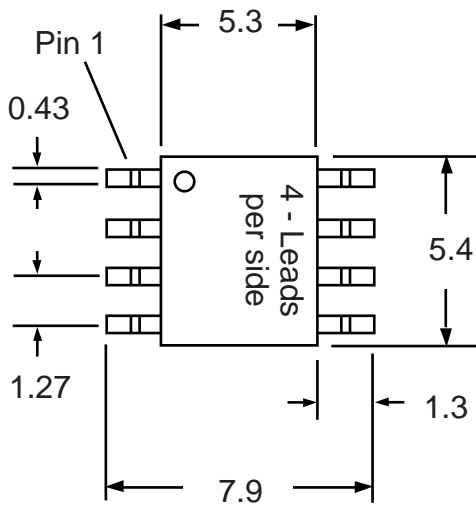

Part # **SOP8**

Leads **8** Pitch **1.27mm (.05")**

Body Size **208mil (5.3mm)**

Tel 1-714-898-3830

info@topline.tv

Top View