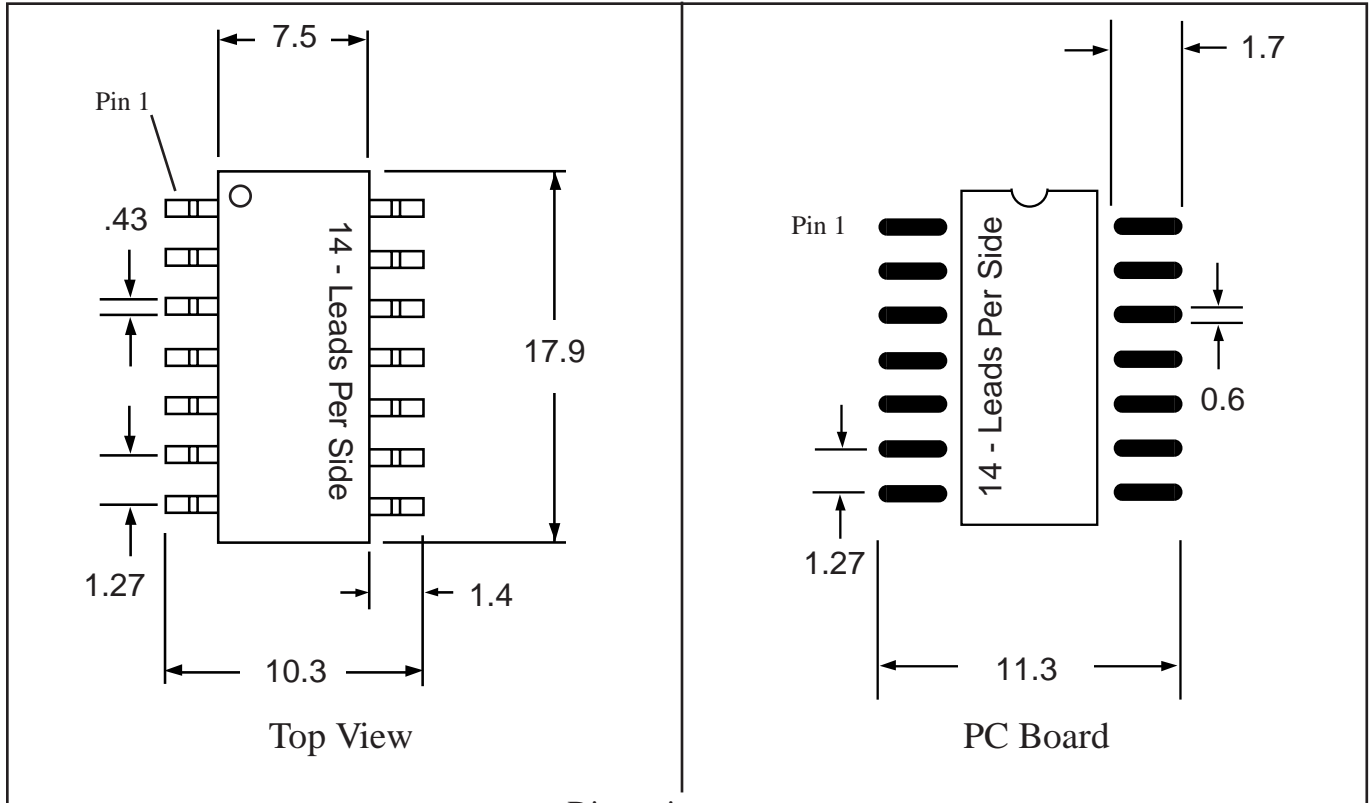

Part # **SOL28**

Leads **28** Pitch **1.27mm (.05")**

Body Size **300mil (7.5mm)**

TopLine^{TM}

Tel 1-714-898-3830

info@topline.tv