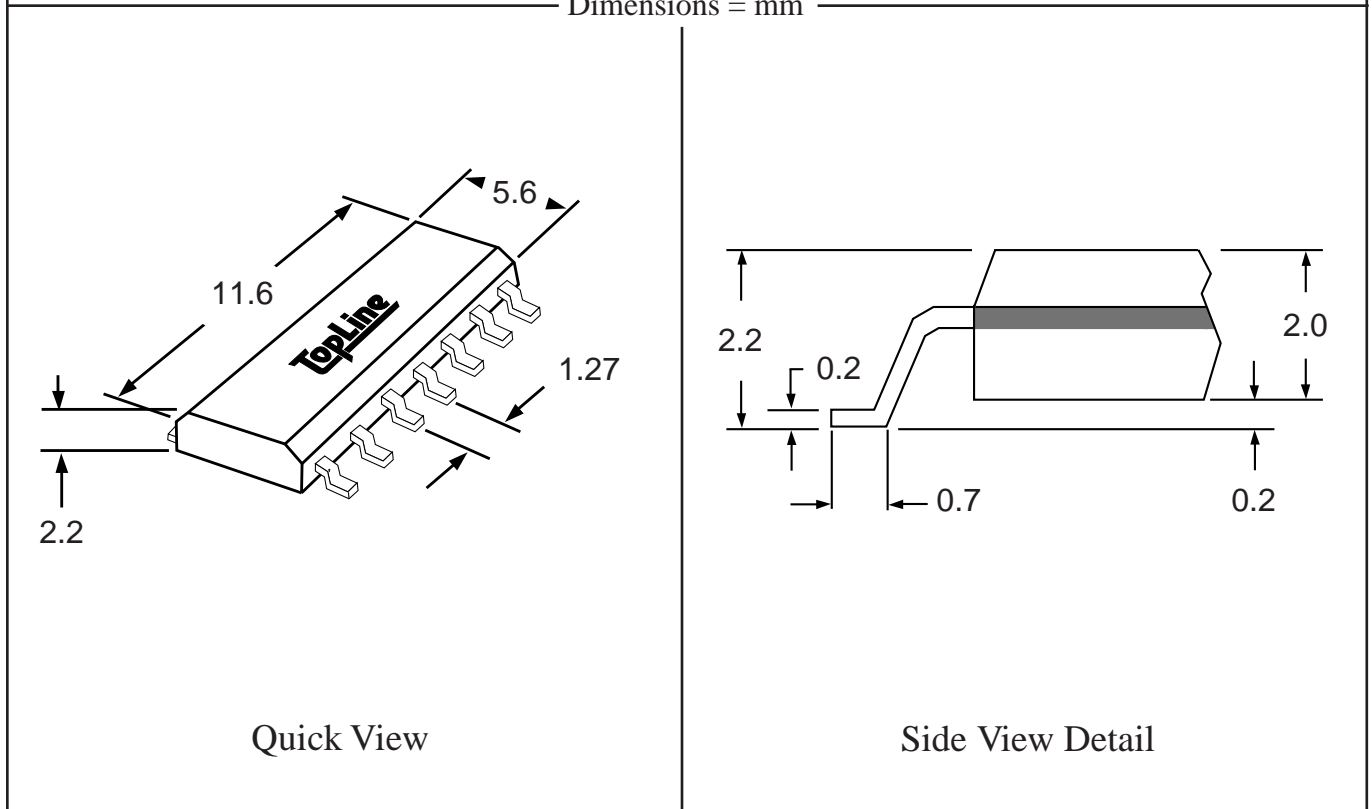

Part # **SOM18**

Leads **18** Pitch **1.27mm (.05")**

Body Size **220mil (5.6mm)**

**TopLine**<sup>TM</sup>

Tel 1-714-898-3830

info@topline.tv

Top View

PC Board

Dimensions = mm

Quick View

Side View Detail