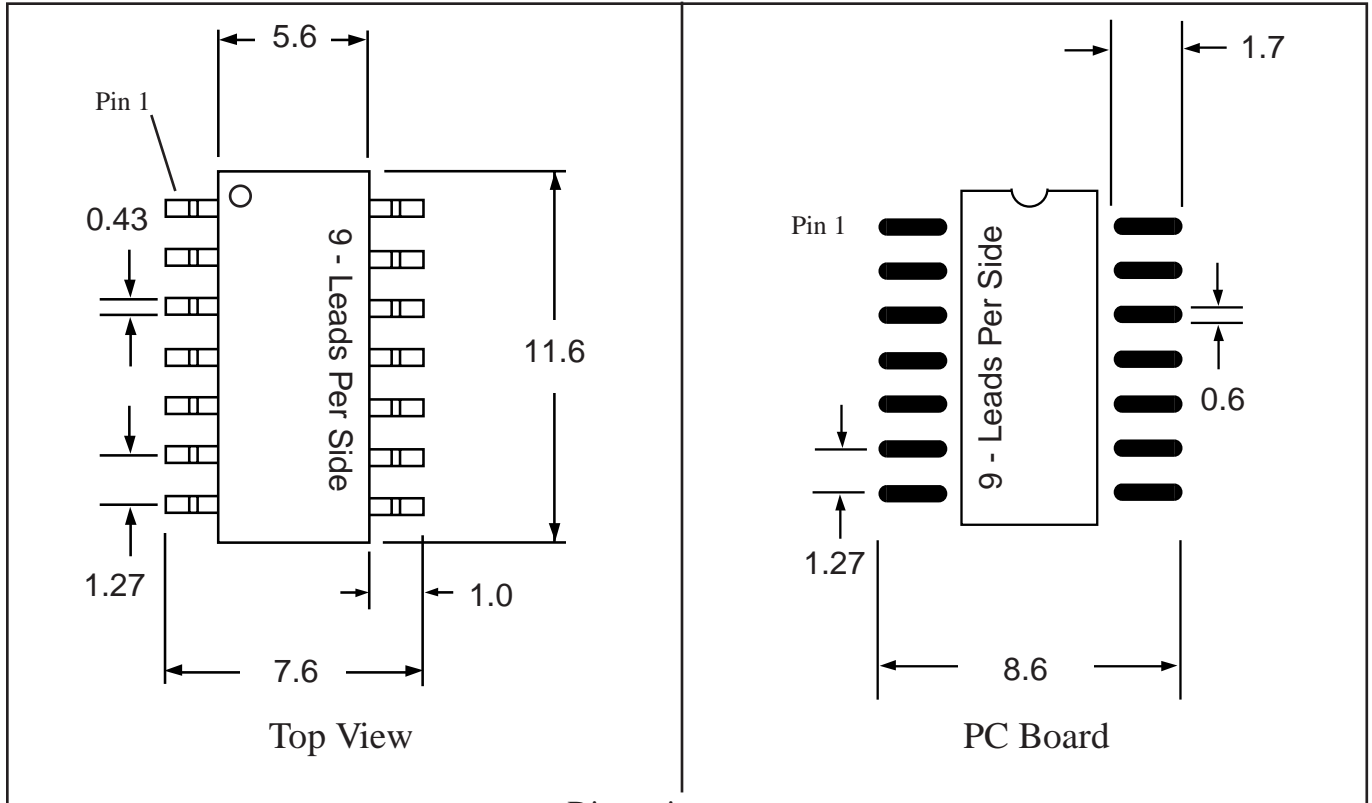

Part # **SOM18**

Leads **18** Pitch **1.27mm (.05")**

Body Size **220mil (5.6mm)**

**TopLine**<sup>TM</sup>

Tel 1-714-898-3830

info@topline.tv

Top View

PC Board

Dimensions = mm

Quick View

Side View Detail