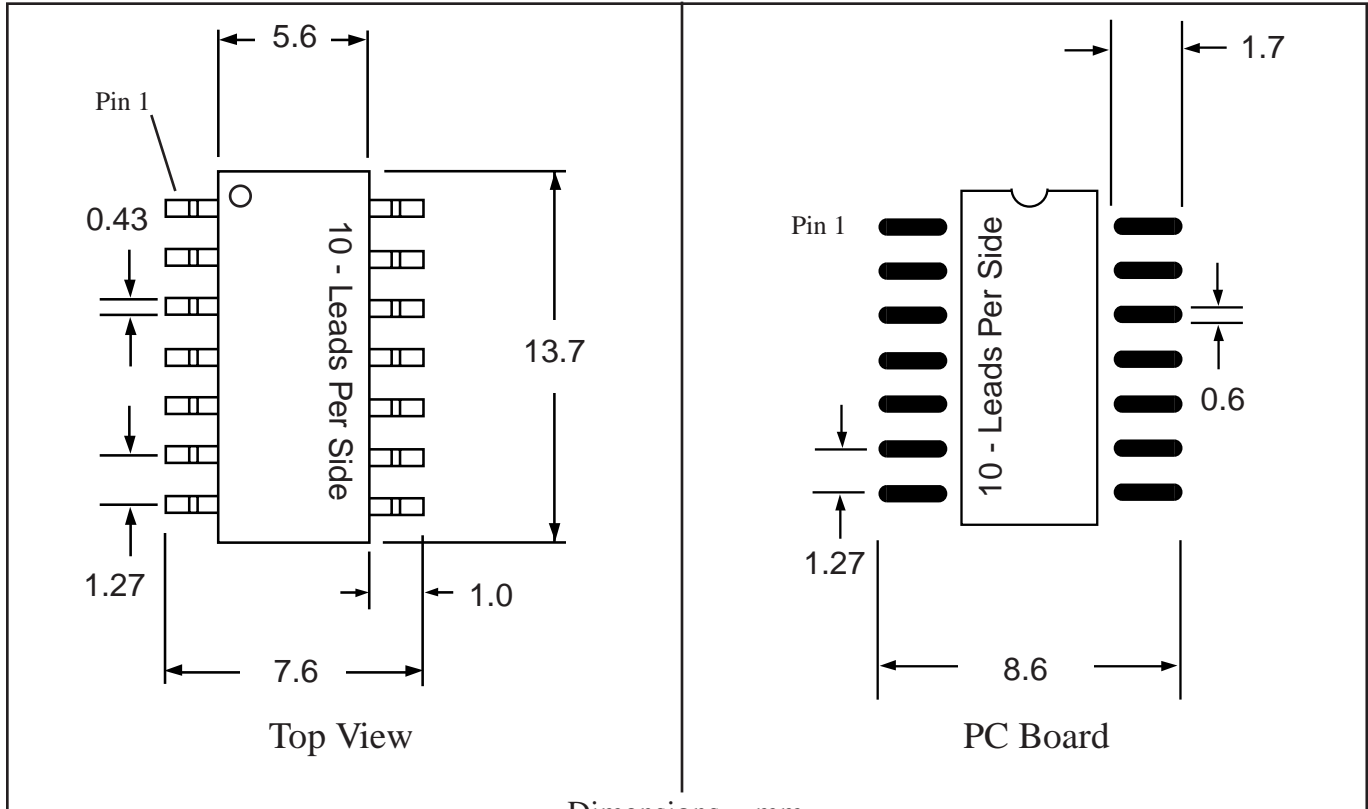

Part # **SOM20**

Leads **20** Pitch **1.27mm (.05")**

Body Size **220mil (5.6mm)**

TopLineTM

Tel 1-714-898-3830

info@topline.tv

Dimensions = mm