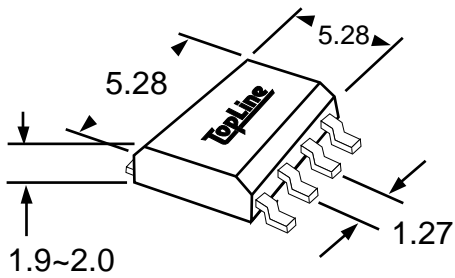

Part # **SOP8M-T-.208**

Leads **8** Pitch **1.27mm (.050")**

Body Size **208mil (5.28mm)**

Tel 1-800-776-9888

info@topline.tv

Top View

PC Board

Dimensions = mm

Quick View

Side View Detail