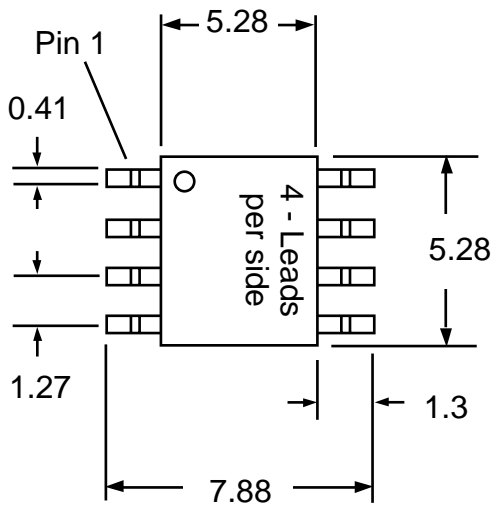

Part # **SOP8M-T-.208**

Leads **8** Pitch **1.27mm (.050")**

Body Size **208mil (5.28mm)**

Tel 1-800-776-9888

info@topline.tv

Top View

PC Board

Dimensions = mm

Quick View

Side View Detail