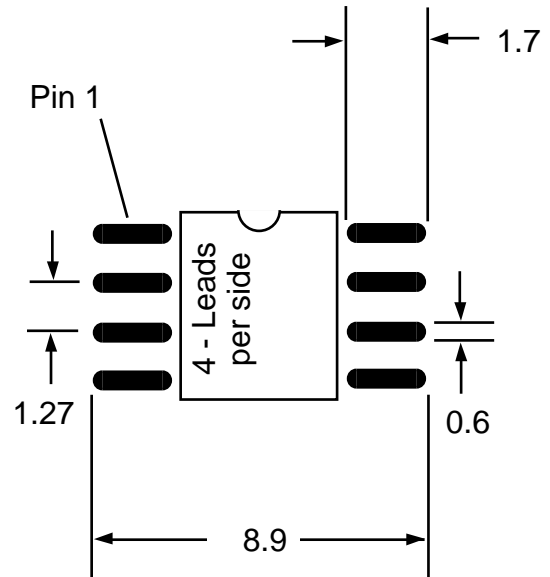

Part # **SOP8M-T-.208**

Leads **8** Pitch **1.27mm (.050")**

Body Size **208mil (5.28mm)**

Tel 1-800-776-9888

info@topline.tv

Top View

PC Board

Dimensions = mm

Quick View

Side View Detail