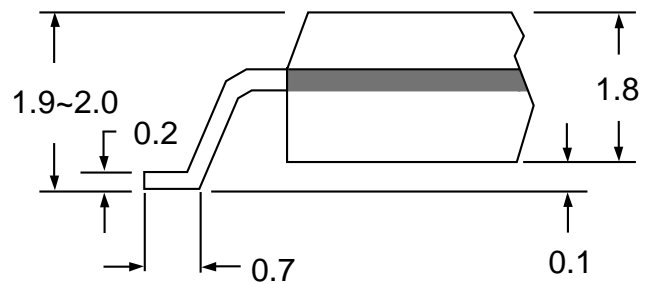

Part # **SOP8M-T-.208**

Leads **8** Pitch **1.27mm (.050")**

Body Size **208mil (5.28mm)**

Tel 1-800-776-9888

info@topline.tv

Top View

PC Board

Dimensions = mm

Quick View

Side View Detail