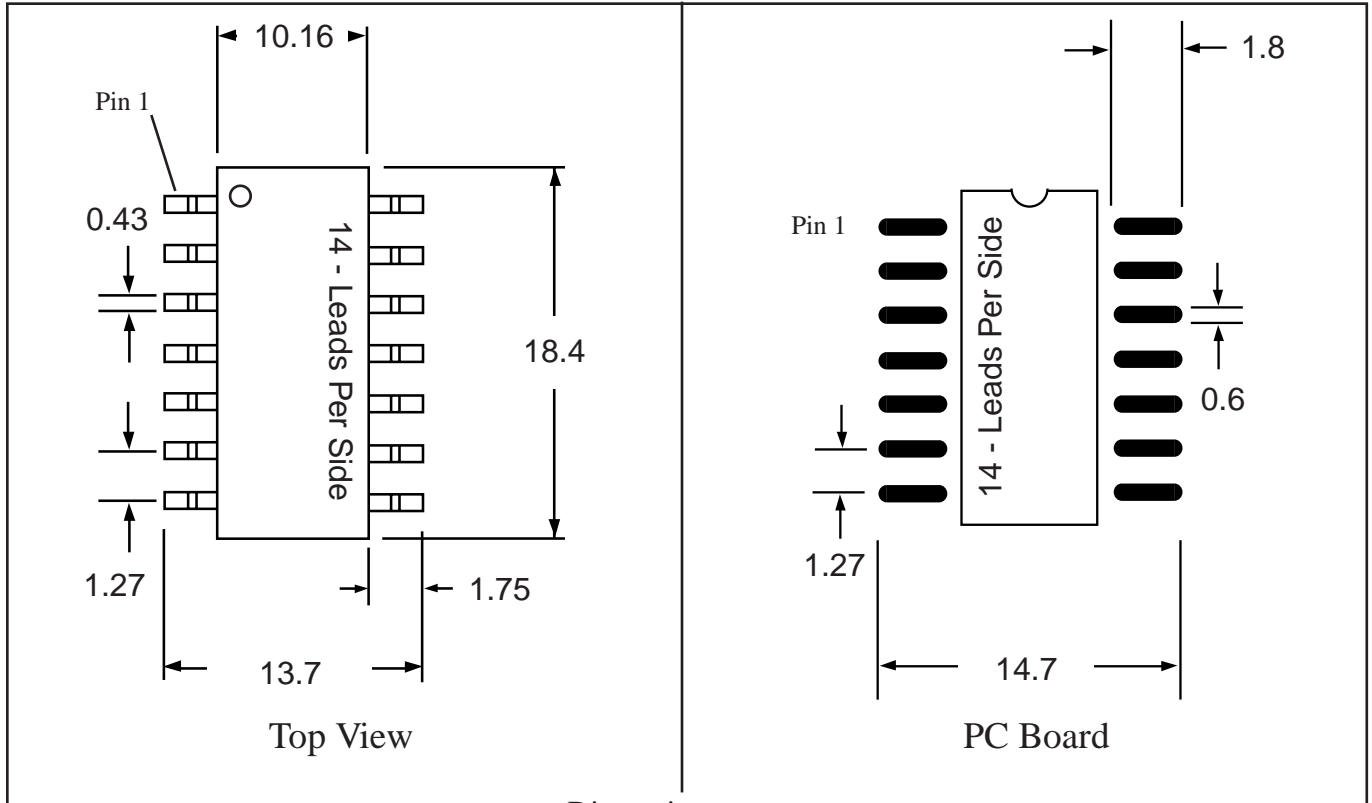

Part # **SOX28**

Leads **28** Pitch **1.27mm (.05")**

Body Size **400mil (10.16mm)**

TopLineTM

Tel 1-714-898-3830

info@topline.tv

Dimensions = mm