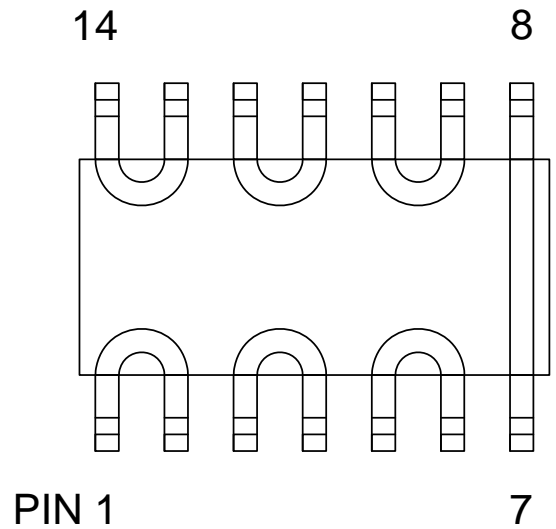

# SO14 DAISY CHAIN TOP VIEW (INTERNAL CONNECTIONS)

DAISY CHAIN NET LIST	
PINS	PINS
1 ~ 2	9 ~ 10
3 ~ 4	11 ~ 12
5 ~ 6	13 ~ 14
7 ~ 8	

**NOTES:**

1. DAISY CHAIN WIRE BONDED TO INTERNAL PADS.
2. SEE NET LIST FOR CONNECTIONS BETWEEN PINS.
3. DRAWING NOT TO SCALE.

<b>TopLine®</b>			
TITLE      14L DAISY CHAIN PIN CONNECTIONS			
SCALE	SIZE	DRAWING NO.	REV
	A	121403	A
DO NOT SCALE DRAWING			SHEET 4 OF 22