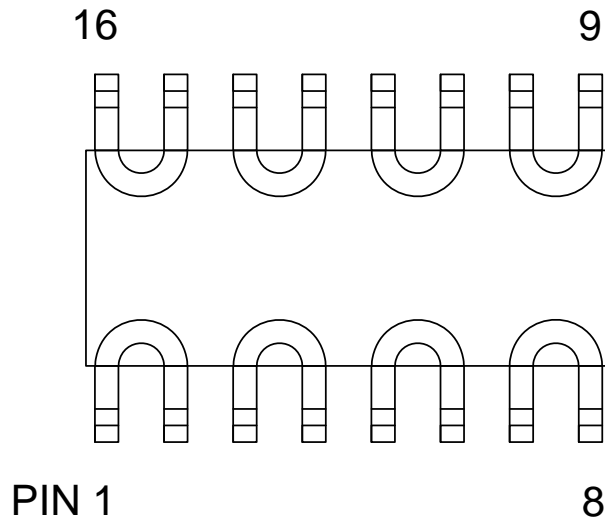

SO16 DAISY CHAIN TOP VIEW (INTERNAL CONNECTIONS)

DAISY CHAIN NET LIST	
PINS	PINS
1 ~ 2	9 ~ 10
3 ~ 4	11 ~ 12
5 ~ 6	13 ~ 14
7 ~ 8	15 ~ 16

NOTES:

1. DAISY CHAIN WIRE BONDED TO INTERNAL PADS.
2. SEE NET LIST FOR CONNECTIONS BETWEEN PINS.
3. DRAWING NOT TO SCALE.

TopLine®			
TITLE 16L DAISY CHAIN PIN CONNECTIONS			
SCALE	SIZE	DRAWING NO.	REV
	A	121603	A
DO NOT SCALE DRAWING			SHEET 5 OF 22