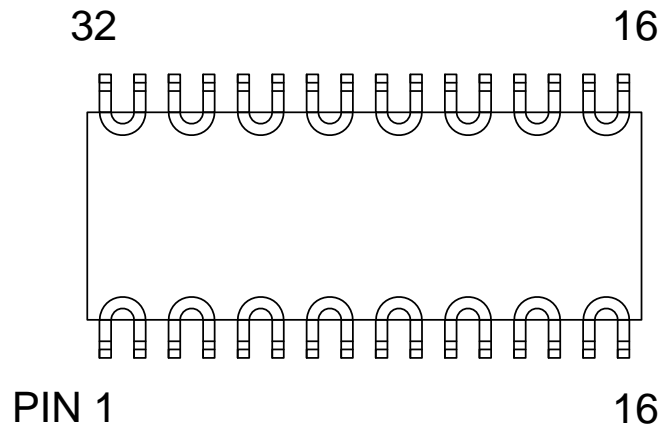

# SOL32 DAISY CHAIN TOP VIEW (INTERNAL CONNECTIONS)

DAISY CHAIN NET LIST			
PINS	PINS	PINS	PINS
1 ~ 2	11 ~ 12	21 ~ 22	31 ~ 32
3 ~ 4	13 ~ 14	23 ~ 24	
5 ~ 6	15 ~ 16	25 ~ 26	
7 ~ 8	17 ~ 18	27 ~ 28	
9 ~ 10	19 ~ 20	29 ~ 30	

**NOTES:**

1. DAISY CHAIN WIRE BONDED TO INTERNAL PADS.
2. SEE NET LIST FOR CONNECTIONS BETWEEN PINS.
3. DRAWING NOT TO SCALE.

<b>TopLine<sup>®</sup></b>			
TITLE      32L DAISY CHAIN PIN CONNECTIONS			
SCALE	SIZE A	DRAWING NO. 123203	REV A
DO NOT SCALE DRAWING			SHEET 11 OF 22