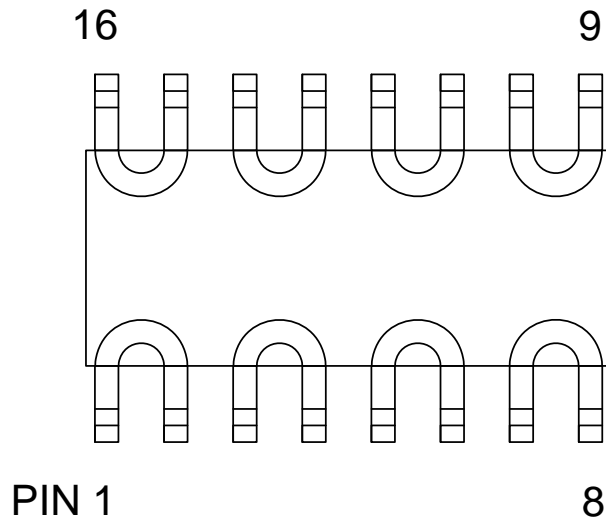

SOP16 DAISY CHAIN TOP VIEW (INTERNAL CONNECTIONS)

DAISY CHAIN NET LIST	
PINS	PINS
1 ~ 2	9 ~ 10
3 ~ 4	11 ~ 12
5 ~ 6	13 ~ 14
7 ~ 8	15 ~ 16

NOTES:

1. DAISY CHAIN WIRE BONDED TO INTERNAL PADS.
2. SEE NET LIST FOR CONNECTIONS BETWEEN PINS.
3. DRAWING NOT TO SCALE.

TopLine[®]			
TITLE 16L DAISY CHAIN PIN CONNECTIONS			
SCALE	SIZE	DRAWING NO.	REV
	A	121603	A
DO NOT SCALE DRAWING			SHEET 5 OF 22