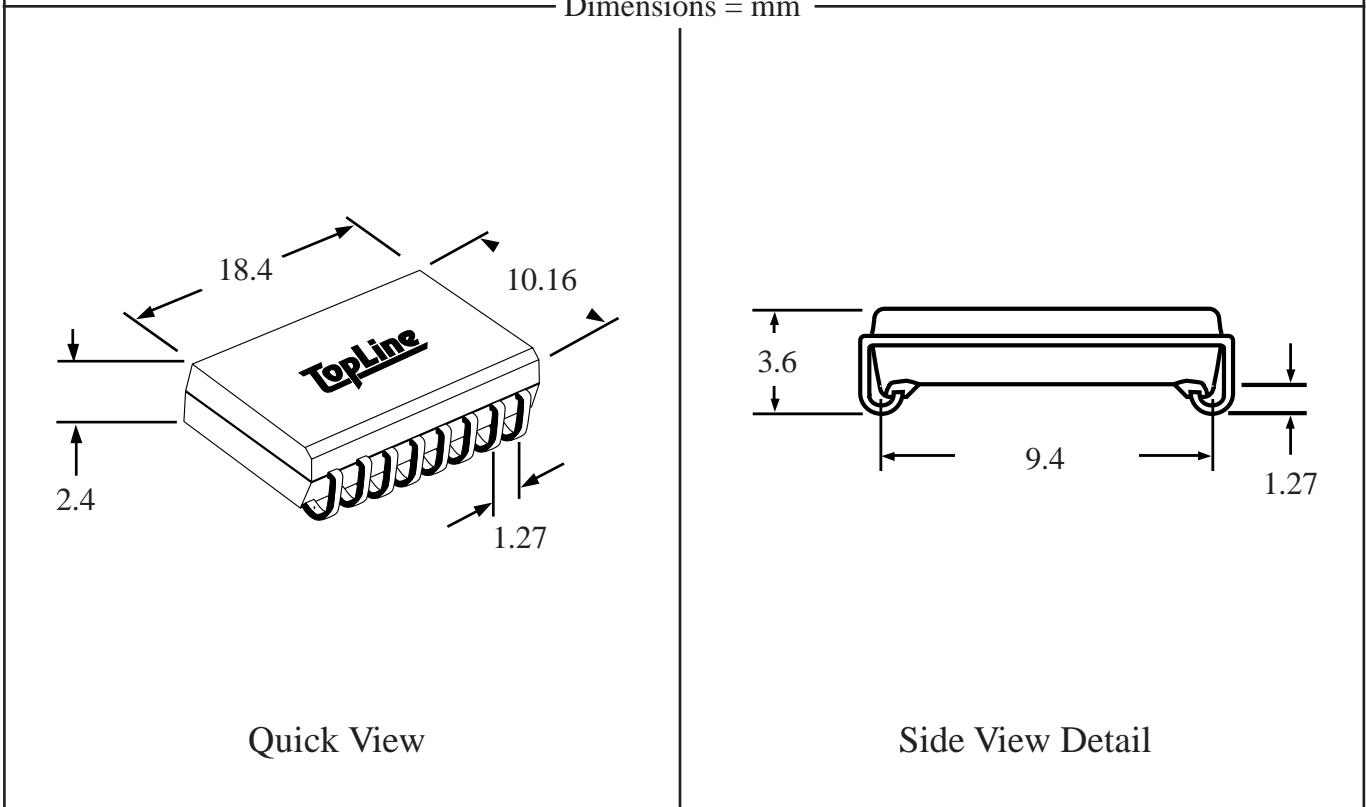

Part # **SOXJ28**

Leads **28** Pitch **1.27mm (.05")**

Body Size **400mil (10.16mm)**

Tel 1-714-898-3830

info@topline.tv

Top View

PC Board

Dimensions = mm

Quick View

Side View Detail