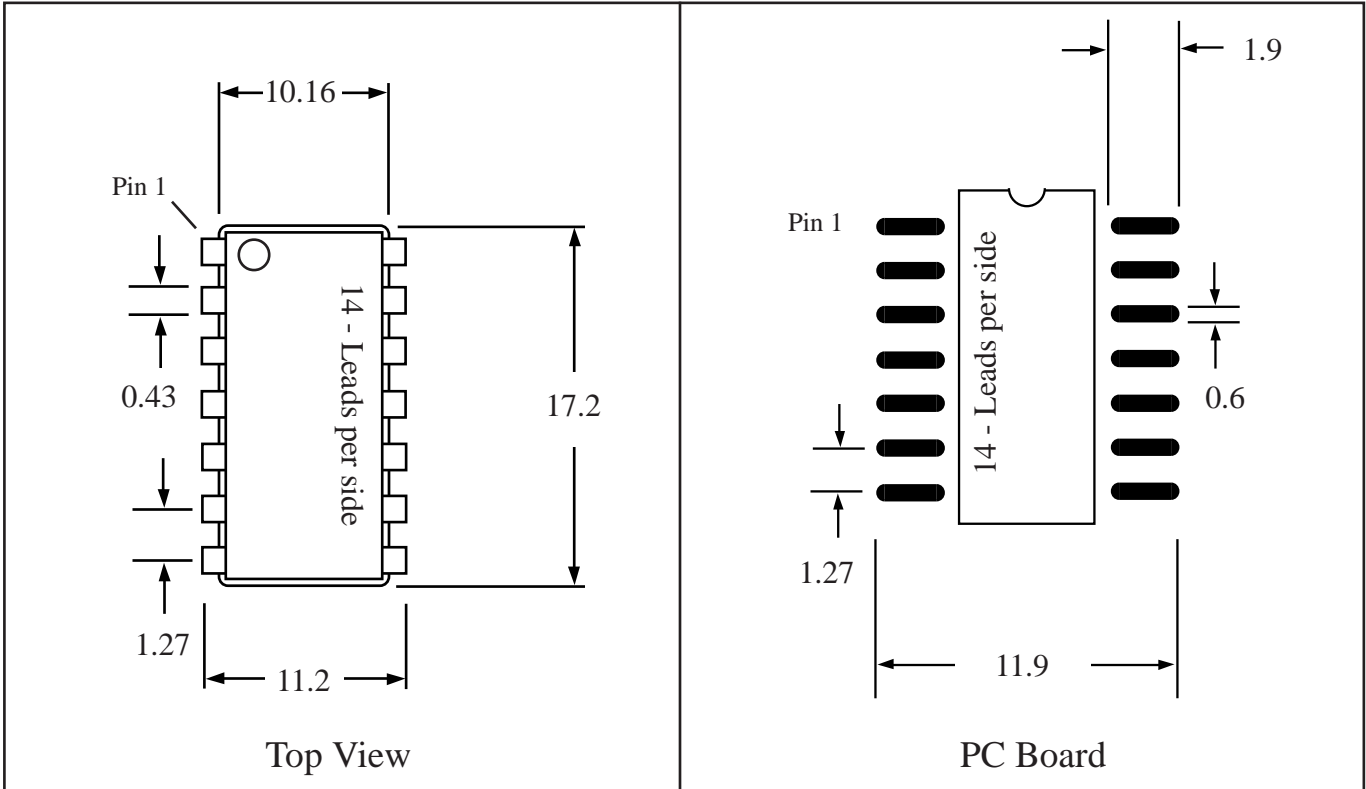

Part # **SOXJ28**

Leads **28** Pitch **1.27mm (.05")**

Body Size **400mil (10.16mm)**

Tel 1-714-898-3830

info@topline.tv

Top View

PC Board

Dimensions = mm

Quick View

Side View Detail