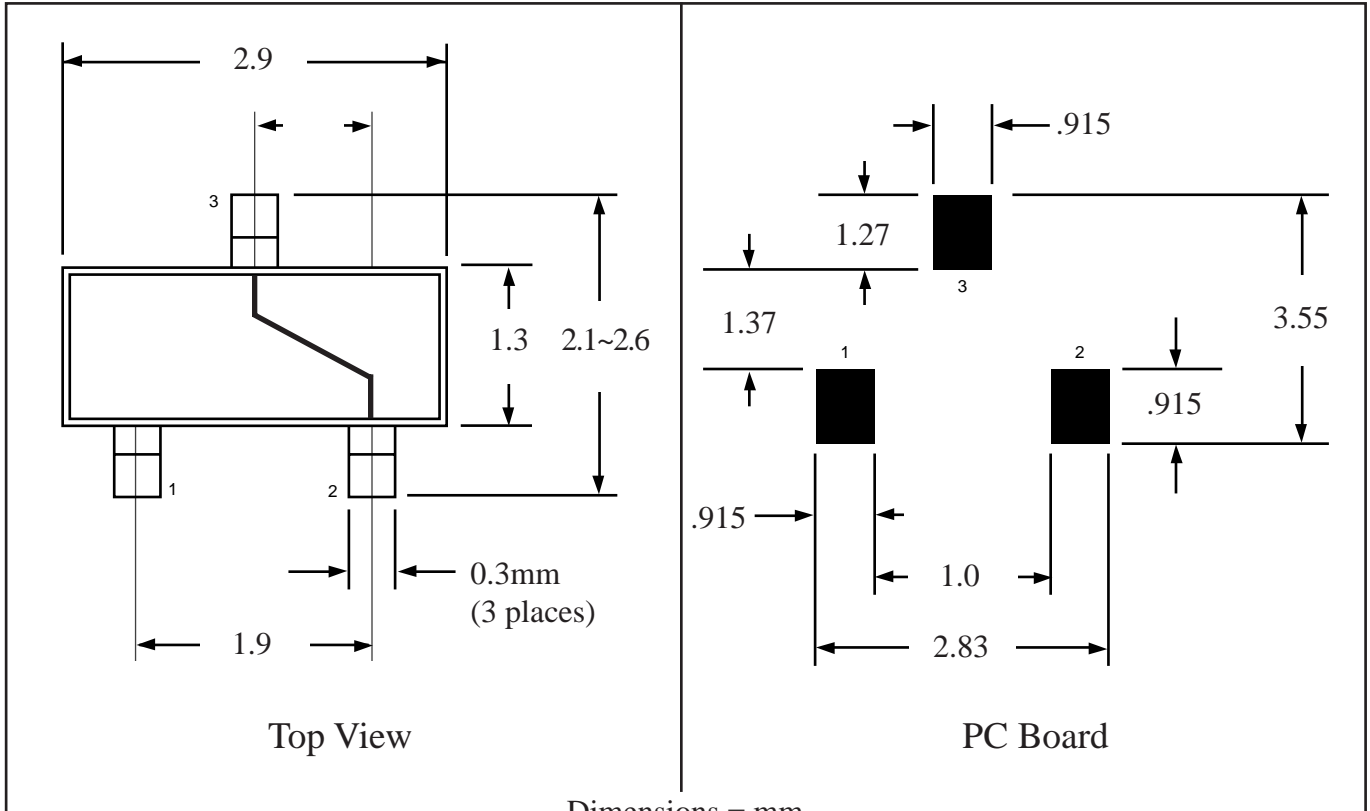

Part # **SOT23E7A-DC23-TIN**
 Daisy Chain with Tin Plated Leads
 Lead Free

TopLine™
 Tel 1-714-898-3830
 info@toplinedummy.com

Dimensions = mm