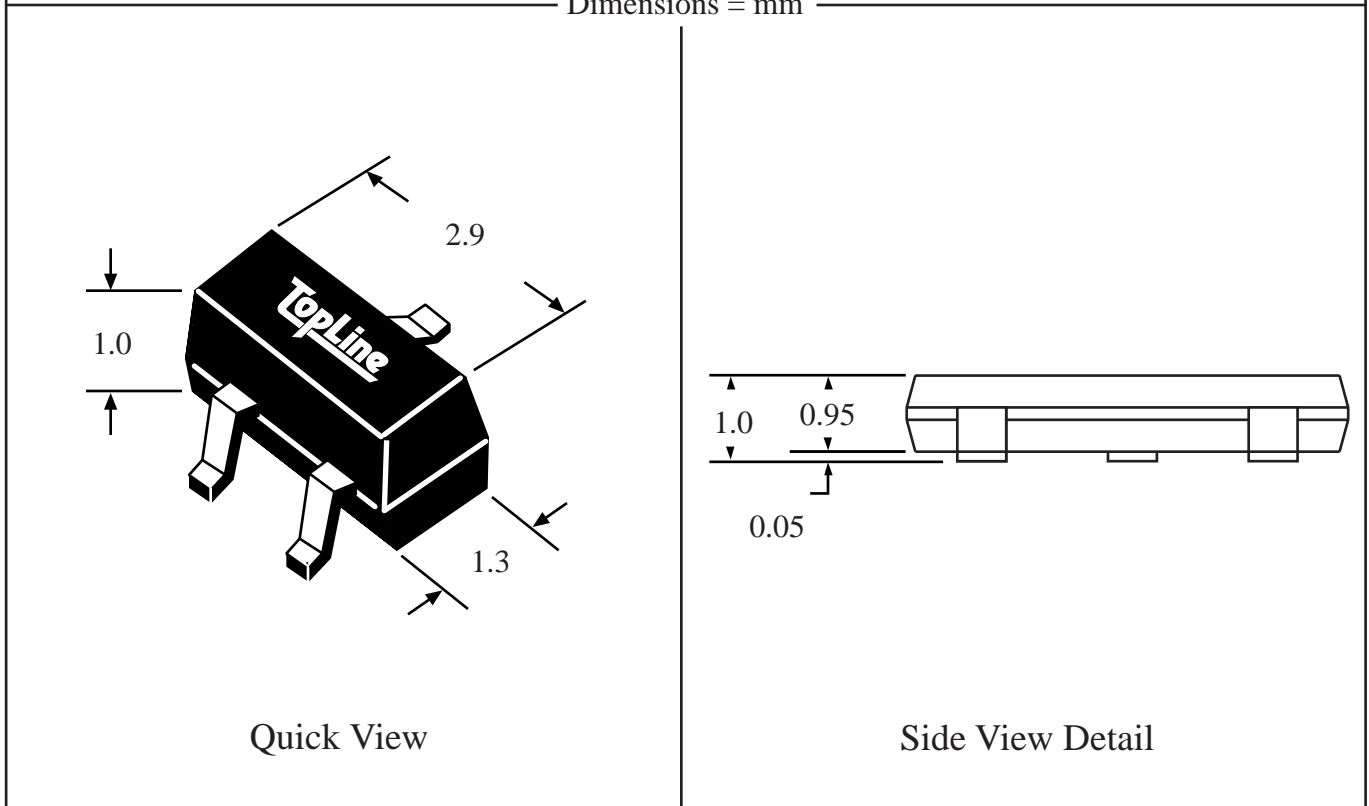

Part # SOT23E7A-DC23

Leads 3

Daisy Chain

TopLineTM

Tel 1-714-898-3830

info@toplinedummy.com

Top View

PC Board

Dimensions = mm

Quick View

Side View Detail