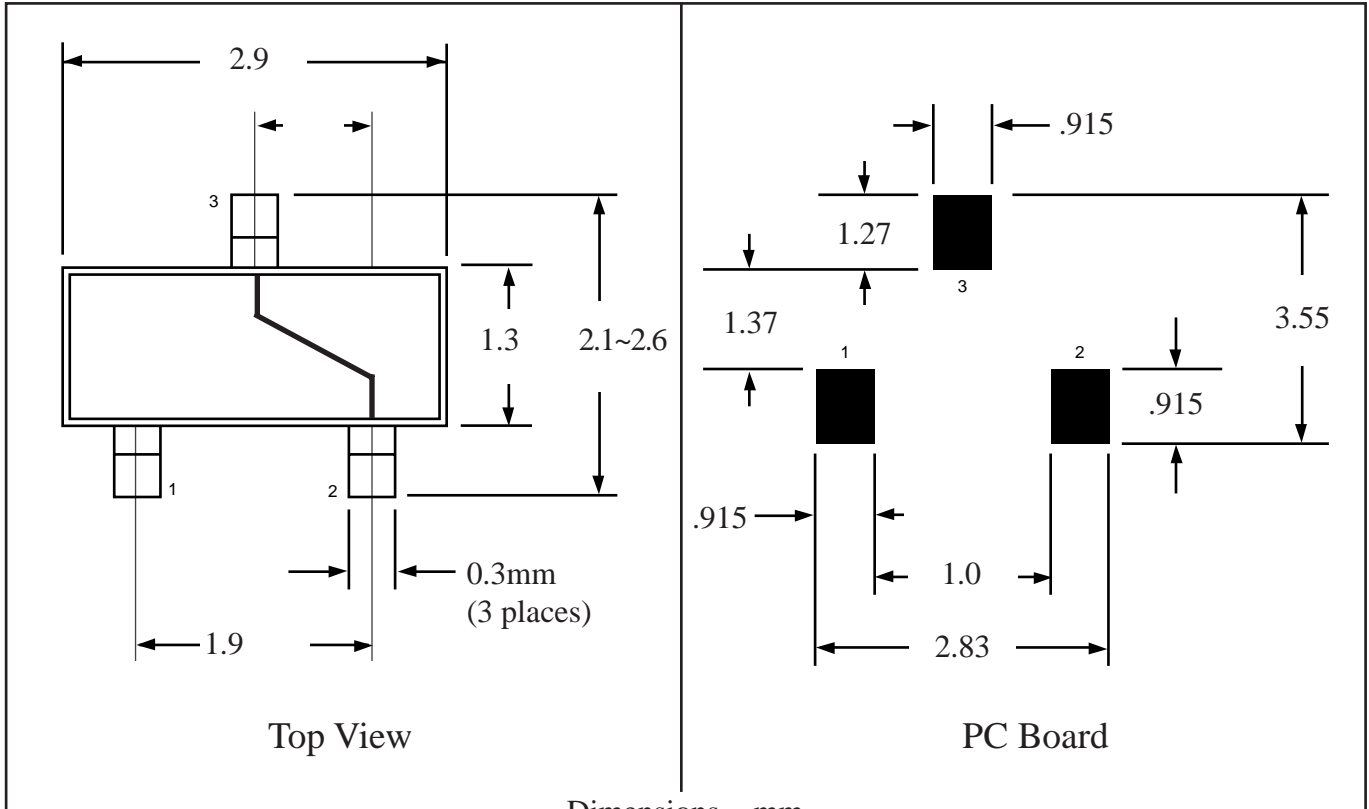

Part # SOT23E7A-DC23

Leads 3

Daisy Chain

TopLineTM

Tel 1-714-898-3830

info@toplinedummy.com

Top View

PC Board

Dimensions = mm

Quick View

Side View Detail