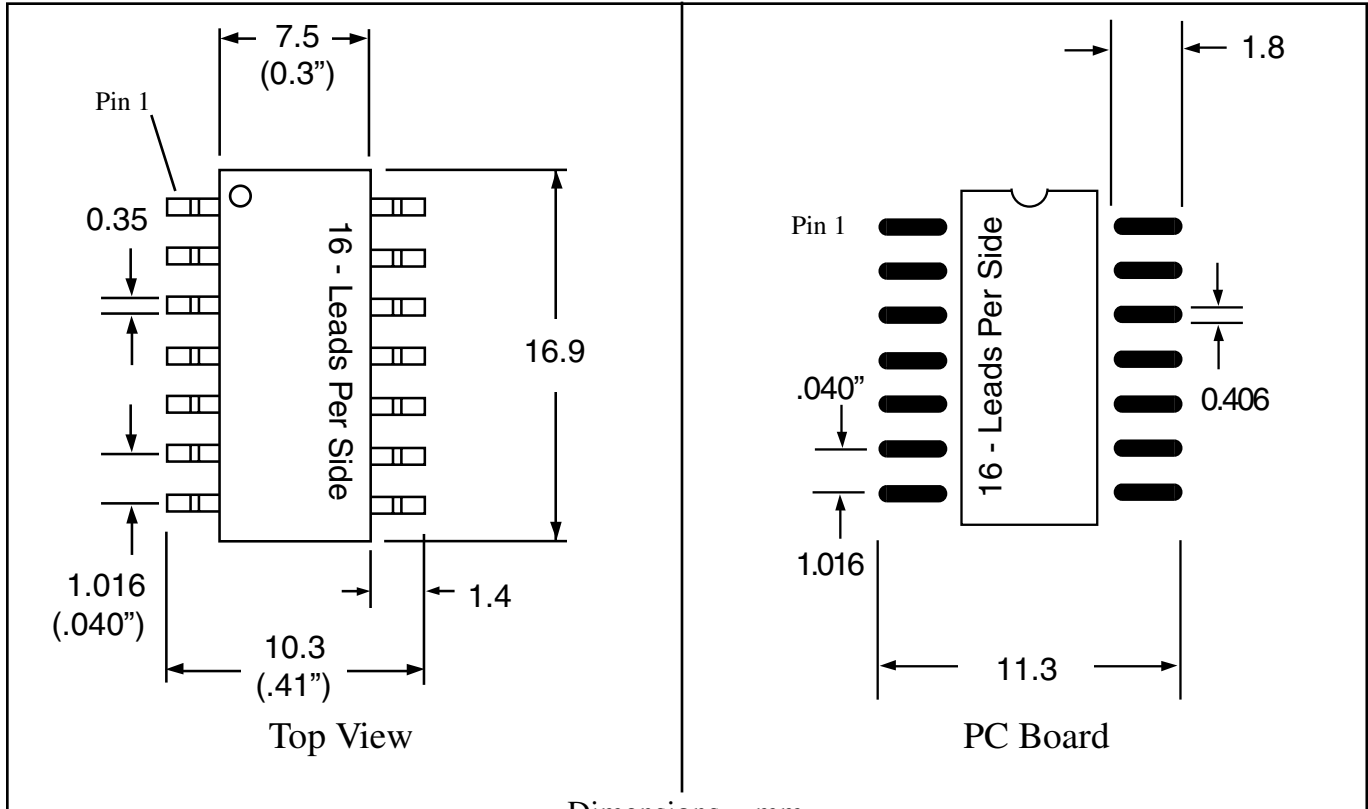

Part # **SSOP32M40**

Leads **32** Pitch **0.04" (1.016mm)**

Body Size **300mil (7.5mm)**

TopLineTM

Tel 1-714-898-3830

info@topline.tv

Dimensions = mm