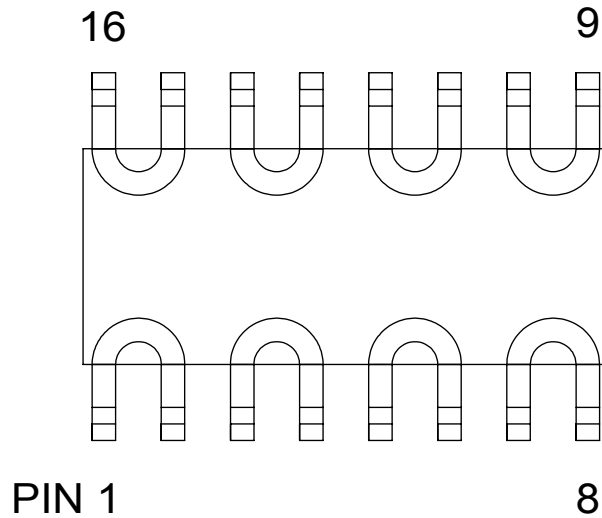

DAISY CHAIN TOP VIEW (INTERNAL CONNECTIONS)

DAISY CHAIN NET LIST	
PINS	PINS
1 ~ 2	9 ~ 10
3 ~ 4	11 ~ 12
5 ~ 6	13 ~ 14
7 ~ 8	15 ~ 16

NOTES:

1. DAISY CHAIN WIRE BONDED TO INTERNAL PADS.
2. SEE NET LIST FOR CONNECTIONS BETWEEN PINS.
3. DRAWING NOT TO SCALE.

TopLine®			
TITLE		16L DAISY CHAIN PIN CONNECTIONS	
SCALE	SIZE	DRAWING NO.	REV
	A	121607	A
DO NOT SCALE DRAWING			SHEET 1 OF 1