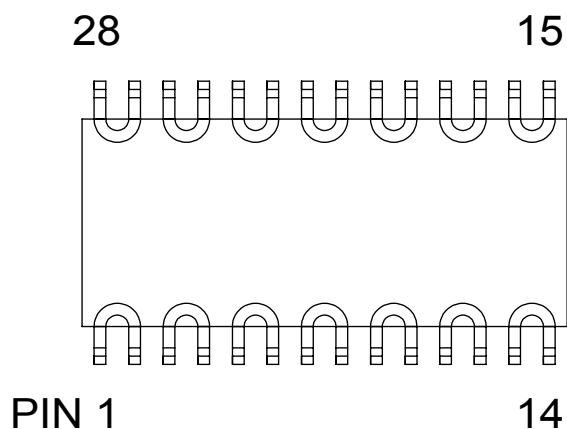

# DAISY CHAIN TOP VIEW (INTERNAL CONNECTIONS)

DAISY CHAIN NET LIST		
PINS	PINS	PINS
1 ~ 2	11 ~ 12	21 ~ 22
3 ~ 4	13 ~ 14	23 ~ 24
5 ~ 6	15 ~ 16	25 ~ 26
7 ~ 8	17 ~ 18	27 ~ 28
9 ~ 10	19 ~ 20	

**NOTES:**

1. DAISY CHAIN WIRE BONDED TO INTERNAL PADS.
2. SEE NET LIST FOR CONNECTIONS BETWEEN PINS.
3. DRAWING NOT TO SCALE.

<b>TopLine®</b>			
TITLE		28L DAISY CHAIN PIN CONNECTIONS	
SCALE	SIZE	DRAWING NO.	REV
	A	122807	A
DO NOT SCALE DRAWING			SHEET 1 OF 1