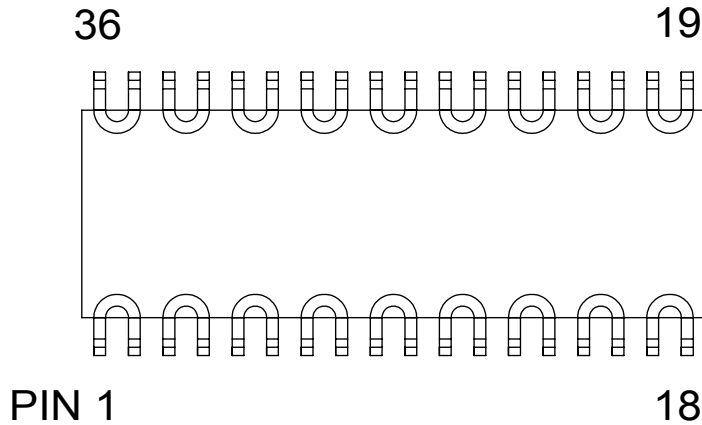

DAISY CHAIN TOP VIEW (INTERNAL CONNECTIONS)

DAISY CHAIN NET LIST			
PINS	PINS	PINS	PINS
1 ~ 2	11 ~ 12	21 ~ 22	31 ~ 32
3 ~ 4	13 ~ 14	23 ~ 24	33 ~ 34
5 ~ 6	15 ~ 16	25 ~ 26	35 ~ 36
7 ~ 8	17 ~ 18	27 ~ 28	
9 ~ 10	19 ~ 20	29 ~ 30	

NOTES:

1. DAISY CHAIN WIRE BONDED TO INTERNAL PADS.
2. SEE NET LIST FOR CONNECTIONS BETWEEN PINS.
3. DRAWING NOT TO SCALE.

TopLine®			
TITLE 36L DAISY CHAIN PIN CONNECTIONS			
SCALE	SIZE A	DRAWING NO. 123607	REV A
DO NOT SCALE DRAWING			SHEET 1 OF 1