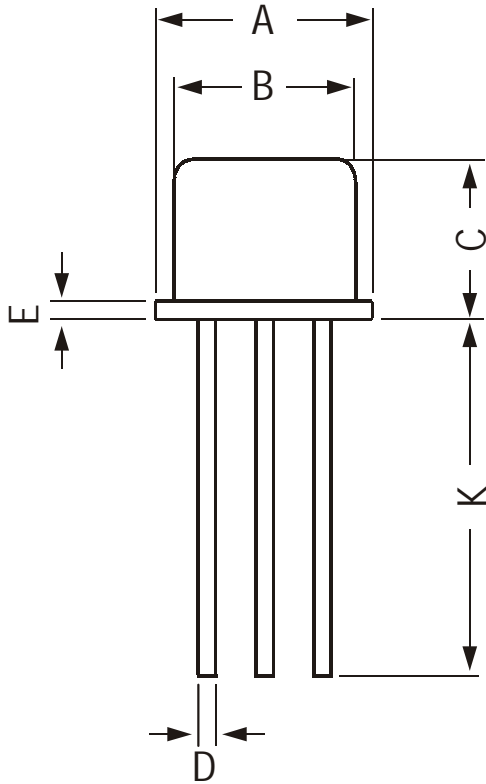

TopLine

TO-5 Metal Can Package

DIM	MIN	MAX
A	8.50	9.39
B	7.74	8.50
C	6.09	6.60
D	0.40	0.53
E	—	0.88
F	2.41	2.66
G	4.82	5.33
H	0.71	0.86
J	0.73	1.02
K	12.7	38
L	42 DEG	48 DEG

All dimensions are in mm

- PIN Choices
- a. Tin - Lead Free
 - b. Gold - Lead Free
 - c. SnPb