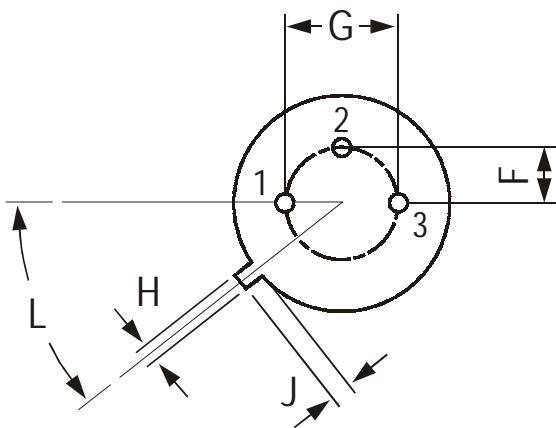

TopLine

TO-5 Metal Can Package

DIM	MIN	MAX
A	8.50	9.39
B	7.74	8.50
C	6.09	6.60
D	0.40	0.53
E	—	0.88
F	2.41	2.66
G	4.82	5.33
H	0.71	0.86
J	0.73	1.02
K	12.7	38
L	42 DEG	48 DEG

All dimensions are in mm

- PIN Choices
- a. Tin - Lead Free
 - b. Gold - Lead Free
 - c. SnPb