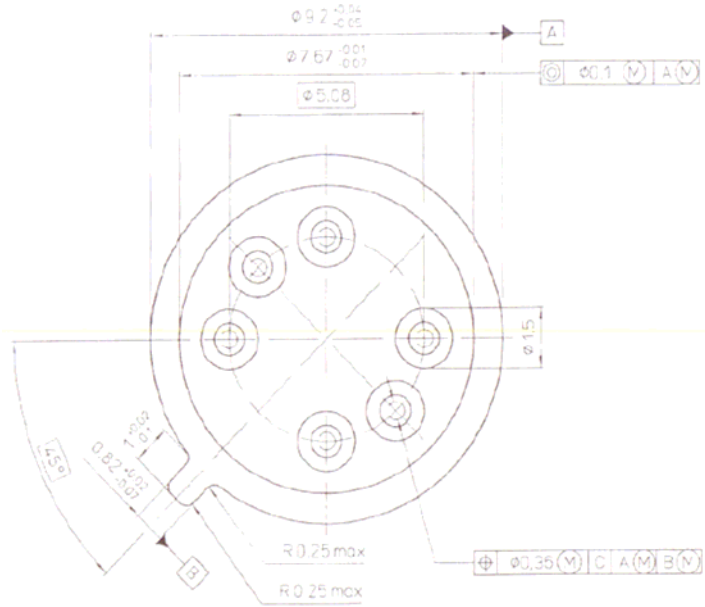

TOP VIEW

SIDE VIEW

NOTES:

- 1) DIMENSIONS MM
- 2) All pin isolated from TO HEADER
- 3) Same as TO-5 6L

APPROVALS	DATE	TopLine®			
DRAWN T. Au	09/23/12				
ENG M. Hart	09/23/12	TITLE TO-78 HEADER 6L			
MFG		SCALE	SIZE	DRAWING NO.	REV
QA					
CUST		DO NOT SCALE DRAWING			
REVISED					