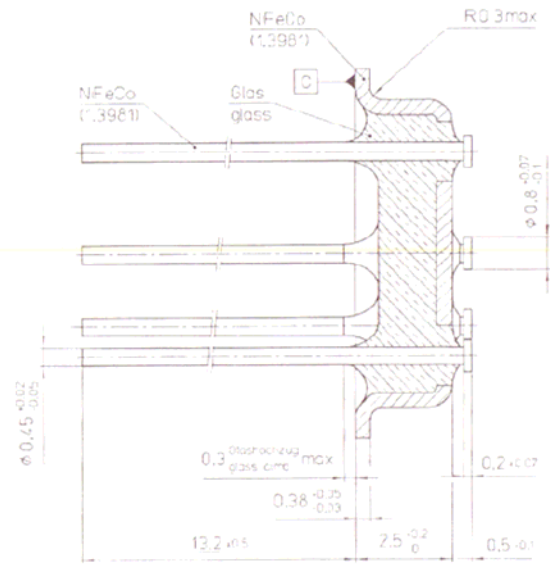

TOP VIEW

SIDE VIEW

NOTES:

- 1) DIMENSIONS MM
- 2) All pin isolated from TO HEADER
- 3) Same as TO-5 6L

APPROVALS	DATE	TopLine®			
DRAWN T. Au	09/23/12				
ENG M. Hart	09/23/12	TITLE TO-78 HEADER 6L			
MFG		SCALE	SIZE	DRAWING NO.	REV
QA					
CUST		DO NOT SCALE DRAWING			
REVISED					