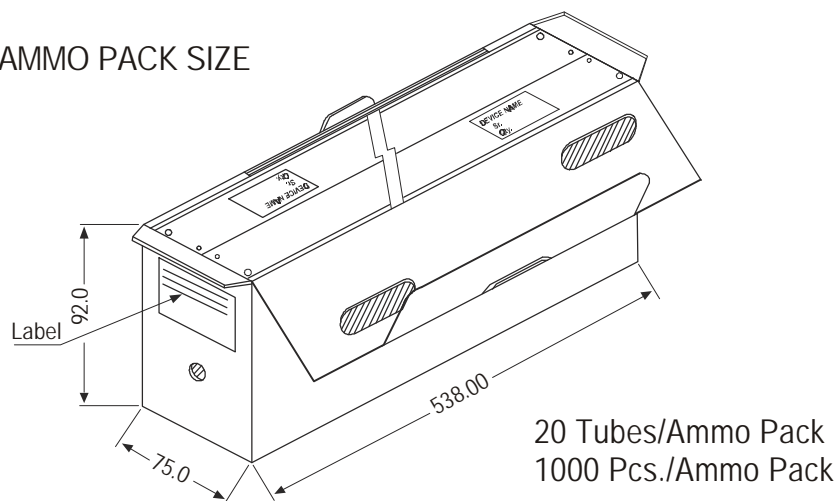

### Pin Configuration

1. Emitter
2. Collector
3. Base

**TO-126 TUBE PACKING**

- Notes:**
1. All print in black.
  2. All text in Helvetia medium font.

GENERAL TOLERANCE					
0 mm	0.01 mm	30.01 mm	120.01 mm	ABOVE	ANGULAR
5 mm	30 mm	120 mm	315 mm	315 mm	
±0.1	±0.2	±0.3	±0.5	±0.8	±0' 30"

All dimensions are in mm

**AMMO PACK SIZE**

**Packing Details**

PACKAGE	STANDARD PACK		INNER CARTON BOX		OUTER CARTON BOX		
	Details	Net Weight/Qty	Size	Qty	Size	Qty	Gr Wt
TO-126 Bulk	500 pcs/polybag	340 gm/500 pcs	3" x 7.5" x 7.5"	2K	17" x 15" x 13.5"	32K	31 kgs
TO-126 Tube	50 pcs/tube	73 gm/50 pcs	3" x 3.7" x 21.5"	1K	19" x 19" x 19"	10K	15 kgs