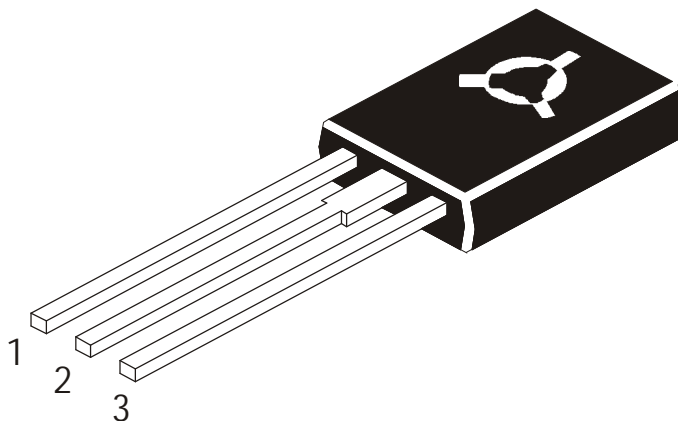

## TO-126 PLASTIC PACKAGE

DIM	MIN	MAX
A	7.4	7.8
B	10.5	10.8
C	2.4	2.7
D	0.64	0.88
E	2.25 TYP.	
F	0.39	0.63
G	4.5 TYP.	
L	15.7 TYP.	
M	1.27 TYP.	
N	3.75 TYP.	
P	3.0	3.2
S	2.5 TYP.	

All dimensions are in mm

### Pin Configuration

1. Emitter
2. Collector
3. Base

**TO-126 TUBE PACKING**

- Notes:**
1. All print in black.
  2. All text in Helvetia medium font.

GENERAL TOLERANCE					
0 mm	0.01 mm	30.01 mm	120.01 mm	ABOVE	ANGULAR
5 mm	30 mm	120 mm	315 mm	315 mm	
±0.1	±0.2	±0.3	±0.5	±0.8	±0' 30"

All dimensions are in mm

**AMMO PACK SIZE**

**Packing Details**

PACKAGE	STANDARD PACK		INNER CARTON BOX		OUTER CARTON BOX		
	Details	Net Weight/Qty	Size	Qty	Size	Qty	Gr Wt
TO-126 Bulk	500 pcs/polybag	340 gm/500 pcs	3" x 7.5" x 7.5"	2K	17" x 15" x 13.5"	32K	31 kgs
TO-126 Tube	50 pcs/tube	73 gm/50 pcs	3" x 3.7" x 21.5"	1K	19" x 19" x 19"	10K	15 kgs