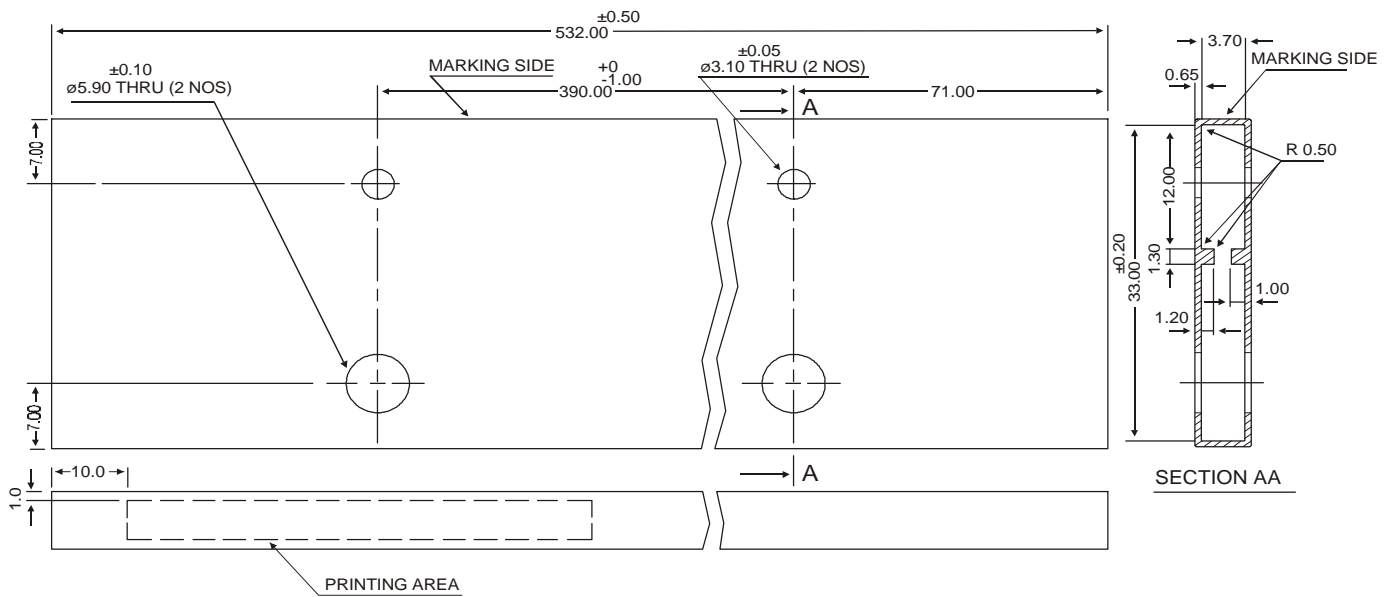

## TO-126 PLASTIC PACKAGE

DIM	MIN	MAX
A	7.4	7.8
B	10.5	10.8
C	2.4	2.7
D	0.64	0.88
E	2.25 TYP.	
F	0.39	0.63
G	4.5 TYP.	
L	15.7 TYP.	
M	1.27 TYP.	
N	3.75 TYP.	
P	3.0	3.2
S	2.5 TYP.	

All dimensions are in mm

### Pin Configuration

1. Emitter
2. Collector
3. Base

**TO-126 TUBE PACKING**

- Notes:**
1. All print in black.
  2. All text in Helvetia medium font.

GENERAL TOLERANCE					
0 mm	0.01 mm	30.01 mm	120.01 mm	ABOVE	ANGULAR
5 mm	30 mm	120 mm	315 mm	315 mm	
±0.1	±0.2	±0.3	±0.5	±0.8	±0' 30"

All dimensions are in mm

**AMMO PACK SIZE**

**Packing Details**

PACKAGE	STANDARD PACK		INNER CARTON BOX		OUTER CARTON BOX		
	Details	Net Weight/Qty	Size	Qty	Size	Qty	Gr Wt
TO-126 Bulk	500 pcs/polybag	340 gm/500 pcs	3" x 7.5" x 7.5"	2K	17" x 15" x 13.5"	32K	31 kgs
TO-126 Tube	50 pcs/tube	73 gm/50 pcs	3" x 3.7" x 21.5"	1K	19" x 19" x 19"	10K	15 kgs