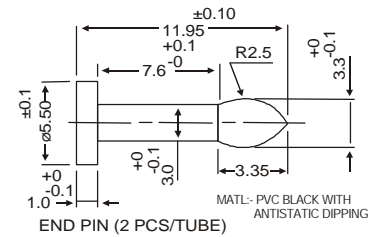

## TO-126 PLASTIC PACKAGE

DIM	MIN	MAX
A	7.4	7.8
B	10.5	10.8
C	2.4	2.7
D	0.64	0.88
E	2.25 TYP.	
F	0.39	0.63
G	4.5 TYP.	
L	15.7 TYP.	
M	1.27 TYP.	
N	3.75 TYP.	
P	3.0	3.2
S	2.5 TYP.	

All dimensions are in mm

### Pin Configuration

1. Emitter
2. Collector
3. Base

**TO-126 TUBE PACKING**

- Notes:**
1. All print in black.
  2. All text in Helvetia medium font.

GENERAL TOLERANCE					
0 mm	0.01 mm	30.01 mm	120.01 mm	ABOVE	ANGULAR
5 mm	30 mm	120 mm	315 mm	315 mm	
±0.1	±0.2	±0.3	±0.5	±0.8	±0' 30"

All dimensions are in mm

**AMMO PACK SIZE**

**Packing Details**

PACKAGE	STANDARD PACK		INNER CARTON BOX		OUTER CARTON BOX		
	Details	Net Weight/Qty	Size	Qty	Size	Qty	Gr Wt
TO-126 Bulk	500 pcs/polybag	340 gm/500 pcs	3" x 7.5" x 7.5"	2K	17" x 15" x 13.5"	32K	31 kgs
TO-126 Tube	50 pcs/tube	73 gm/50 pcs	3" x 3.7" x 21.5"	1K	19" x 19" x 19"	10K	15 kgs