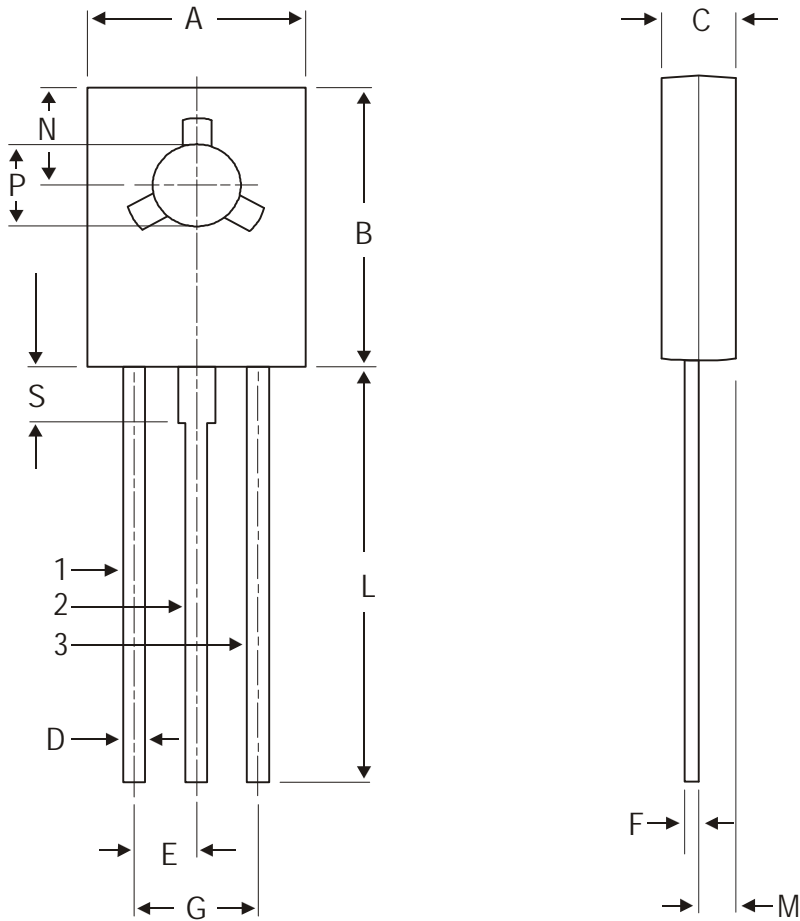

## TO-126 PLASTIC PACKAGE

DIM	MIN	MAX
A	7.4	7.8
B	10.5	10.8
C	2.4	2.7
D	0.64	0.88
E	2.25 TYP.	
F	0.39	0.63
G	4.5 TYP.	
L	15.7 TYP.	
M	1.27 TYP.	
N	3.75 TYP.	
P	3.0	3.2
S	2.5 TYP.	

All dimensions are in mm

### Pin Configuration

1. Emitter
2. Collector
3. Base

**TO-126 TUBE PACKING**

- Notes:**
1. All print in black.
  2. All text in Helvetia medium font.

GENERAL TOLERANCE					
0 mm	0.01 mm	30.01 mm	120.01 mm	ABOVE	ANGULAR
5 mm	30 mm	120 mm	315 mm	315 mm	
±0.1	±0.2	±0.3	±0.5	±0.8	±0' 30"

All dimensions are in mm

**AMMO PACK SIZE**

**Packing Details**

PACKAGE	STANDARD PACK		INNER CARTON BOX		OUTER CARTON BOX		
	Details	Net Weight/Qty	Size	Qty	Size	Qty	Gr Wt
TO-126 Bulk	500 pcs/polybag	340 gm/500 pcs	3" x 7.5" x 7.5"	2K	17" x 15" x 13.5"	32K	31 kgs
TO-126 Tube	50 pcs/tube	73 gm/50 pcs	3" x 3.7" x 21.5"	1K	19" x 19" x 19"	10K	15 kgs