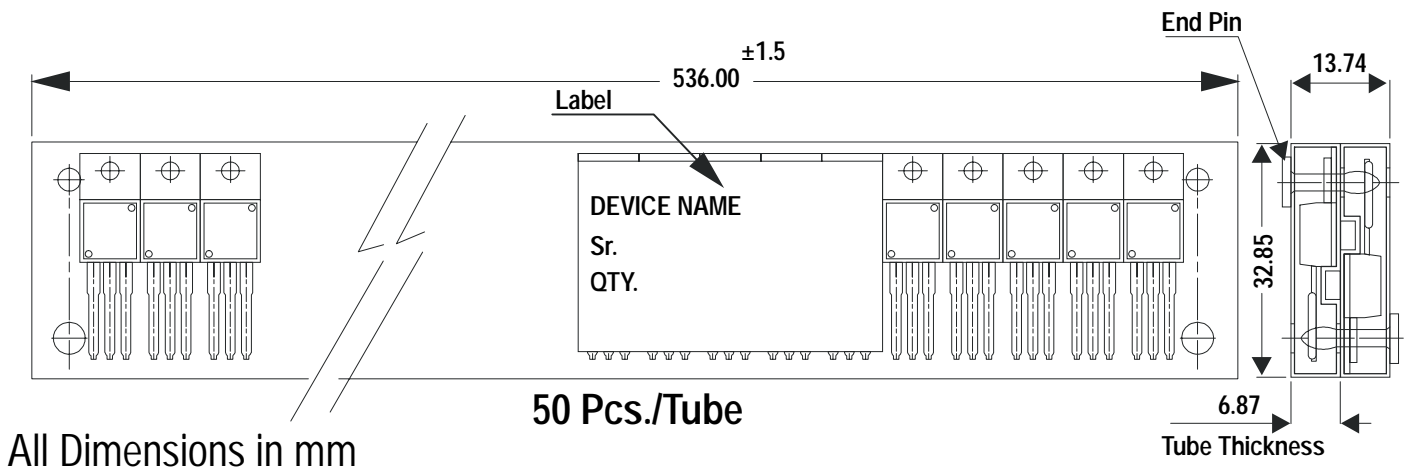

TO-220 PLASTIC PACKAGE

DIM	MIN	MAX
A	14.42	16.51
B	9.63	10.67
C	3.56	4.83
D	—	0.90
E	1.15	1.40
F	3.75	3.88
G	2.29	2.79
H	2.54	3.43
J	—	0.56
K	12.70	14.73
L	2.80	4.07
M	2.03	2.92
N	—	31.24
O	7 DEG	

All diminsions in mm.

Pin Configuration

1. Base
2. Collector
3. Emitter
4. Collector

TUBE PACKING FOR TO-220

AMMO PACK SIZE

Packing Detail

PACKAGE	STANDARD PACK		INNER CARTON BOX		OUTER CARTON BOX		
	Details	Net Weight/Qty	Size	Qty	Size	Qty	Gr Wt
TO-220	200 pcs/polybag	396 gm/200 pcs	3" x 7.5" x 7.5"	1K	17" x 15" x 13.5"	16K	36 kgs
	50 pcs/tube	135 gm/50 pcs	3.5" x 3.7" x 21.5"	1K	19" x 19" x 19"	10K	28 kgs