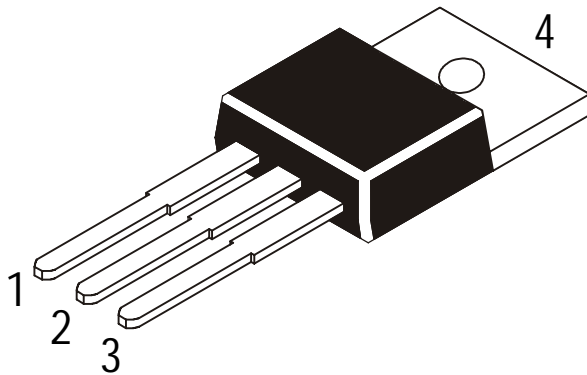

TO-220 PLASTIC PACKAGE

DIM	MIN	MAX
A	14.42	16.51
B	9.63	10.67
C	3.56	4.83
D	—	0.90
E	1.15	1.40
F	3.75	3.88
G	2.29	2.79
H	2.54	3.43
J	—	0.56
K	12.70	14.73
L	2.80	4.07
M	2.03	2.92
N	—	31.24
O	7 DEG	

All diminsions in mm.

Pin Configuration

1. Base
2. Collector
3. Emitter
4. Collector

TUBE PACKING FOR TO-220

AMMO PACK SIZE

Packing Detail

PACKAGE	STANDARD PACK		INNER CARTON BOX		OUTER CARTON BOX		
	Details	Net Weight/Qty	Size	Qty	Size	Qty	Gr Wt
TO-220	200 pcs/polybag	396 gm/200 pcs	3" x 7.5" x 7.5"	1K	17" x 15" x 13.5"	16K	36 kgs
	50 pcs/tube	135 gm/50 pcs	3.5" x 3.7" x 21.5"	1K	19" x 19" x 19"	10K	28 kgs