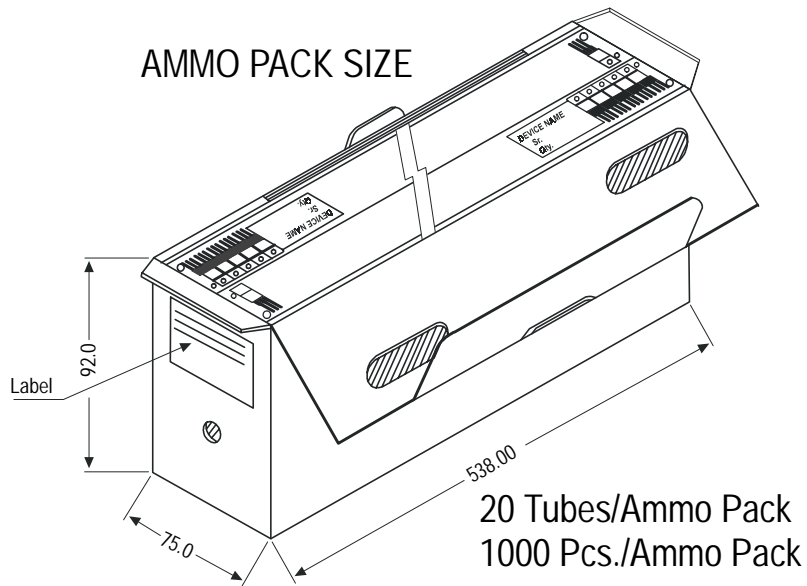

TO-220 PLASTIC PACKAGE

DIM	MIN	MAX
A	14.42	16.51
B	9.63	10.67
C	3.56	4.83
D	—	0.90
E	1.15	1.40
F	3.75	3.88
G	2.29	2.79
H	2.54	3.43
J	—	0.56
K	12.70	14.73
L	2.80	4.07
M	2.03	2.92
N	—	31.24
O	7 DEG	

All diminsions in mm.

Pin Configuration

1. Base
2. Collector
3. Emitter
4. Collector

TUBE PACKING FOR TO-220

AMMO PACK SIZE

Packing Detail

PACKAGE	STANDARD PACK		INNER CARTON BOX		OUTER CARTON BOX		
	Details	Net Weight/Qty	Size	Qty	Size	Qty	Gr Wt
TO-220	200 pcs/polybag	396 gm/200 pcs	3" x 7.5" x 7.5"	1K	17" x 15" x 13.5"	16K	36 kgs
	50 pcs/tube	135 gm/50 pcs	3.5" x 3.7" x 21.5"	1K	19" x 19" x 19"	10K	28 kgs