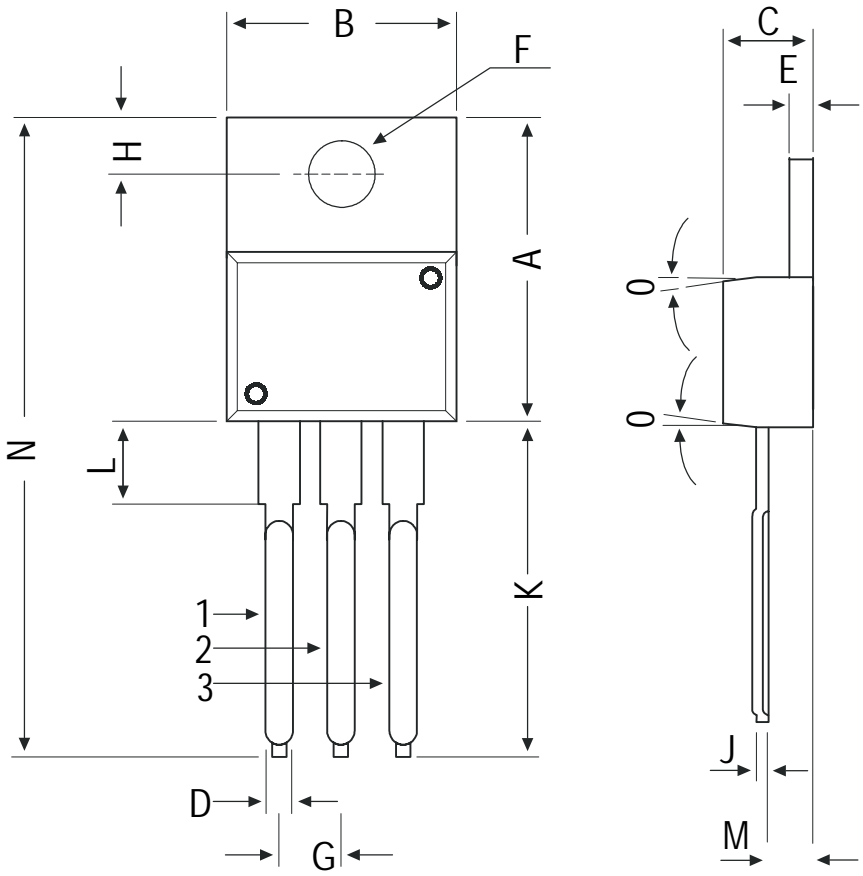

TO-220 PLASTIC PACKAGE

DIM	MIN	MAX
A	14.42	16.51
B	9.63	10.67
C	3.56	4.83
D	—	0.90
E	1.15	1.40
F	3.75	3.88
G	2.29	2.79
H	2.54	3.43
J	—	0.56
K	12.70	14.73
L	2.80	4.07
M	2.03	2.92
N	—	31.24
O	7 DEG	

All diminsions in mm.

Pin Configuration

1. Base
2. Collector
3. Emitter
4. Collector

TUBE PACKING FOR TO-220

AMMO PACK SIZE

Packing Detail

PACKAGE	STANDARD PACK		INNER CARTON BOX		OUTER CARTON BOX		
	Details	Net Weight/Qty	Size	Qty	Size	Qty	Gr Wt
TO-220	200 pcs/polybag	396 gm/200 pcs	3" x 7.5" x 7.5"	1K	17" x 15" x 13.5"	16K	36 kgs
	50 pcs/tube	135 gm/50 pcs	3.5" x 3.7" x 21.5"	1K	19" x 19" x 19"	10K	28 kgs