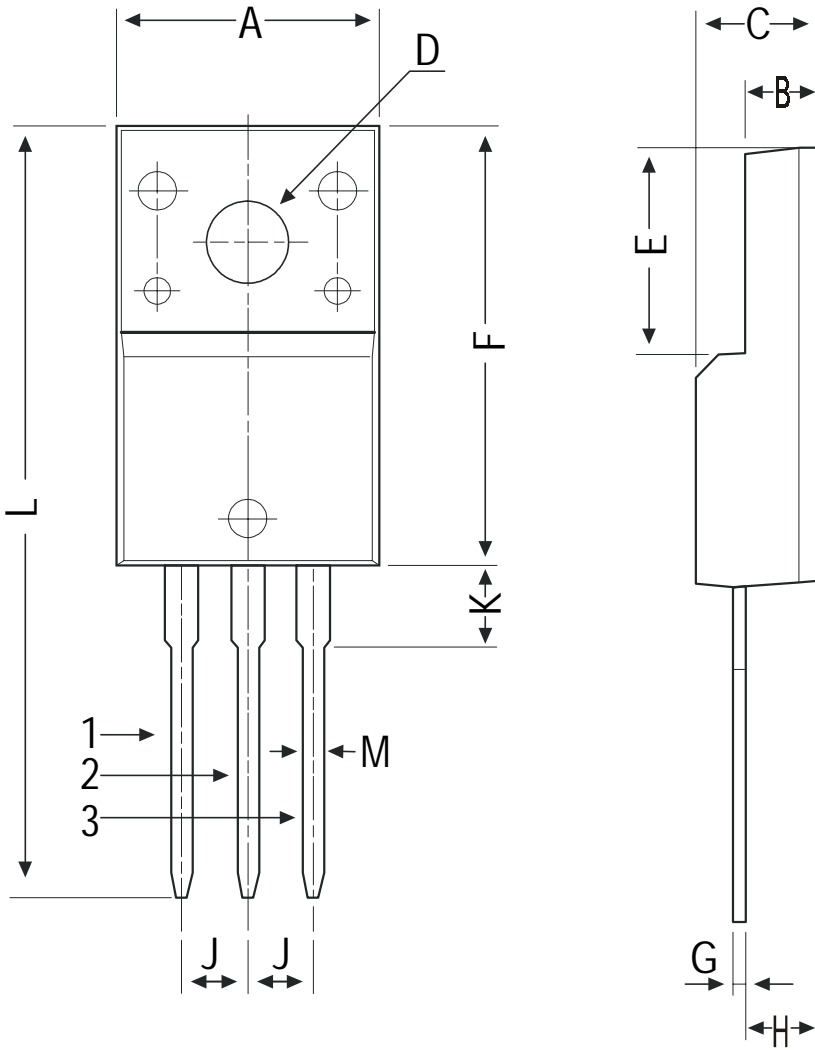

TO-220FP Fully Isolated Plastic Package

DIM	MIN	MAX
A	9.96	10.36
B	2.60	3.00
C	4.50	4.90
D	3.10	3.30
E	7.90	8.20
F	16.87	17.27
G	0.45	0.50
H	2.56	2.96
J	2.34	2.74
K	—	3.08
L	—	30.05
M	—	0.80

All dimensions in mm.

Pin Configuration

1. Base
2. Collector
3. Emitter

TUBE PACKING FOR TO-220FP

AMMO PACK

Drawings are not to scale

MOUNTING OPTIONS FOR TO-220FP

All dimensions in mm

Packing Detail