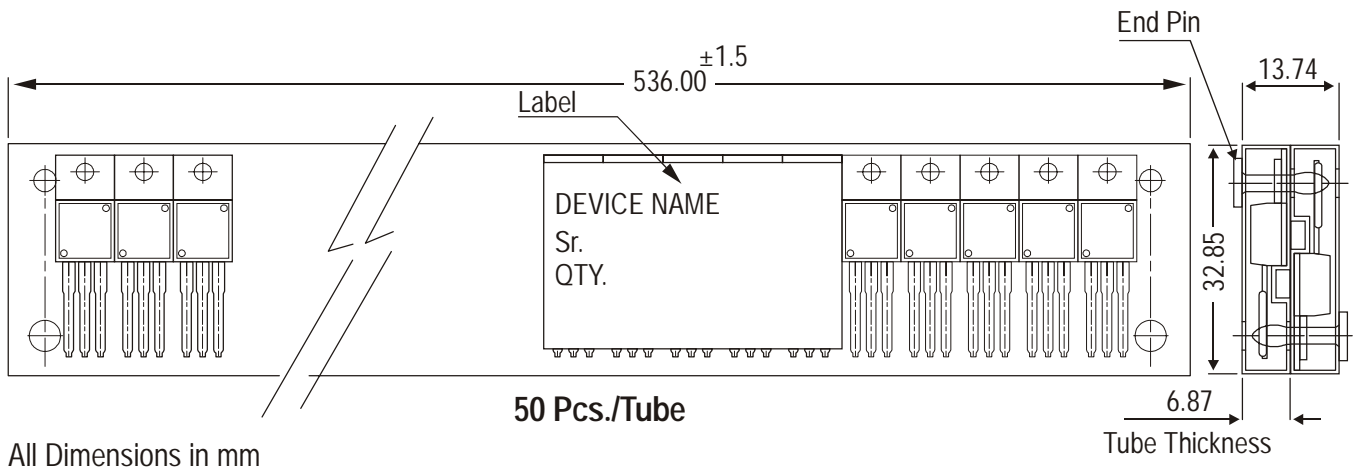

TO-220FP Fully Isolated Plastic Package

DIM	MIN	MAX
A	9.96	10.36
B	2.60	3.00
C	4.50	4.90
D	3.10	3.30
E	7.90	8.20
F	16.87	17.27
G	0.45	0.50
H	2.56	2.96
J	2.34	2.74
K	—	3.08
L	—	30.05
M	—	0.80

All dimensions in mm.

Pin Configuration

1. Base
2. Collector
3. Emitter

TUBE PACKING FOR TO-220FP

AMMO PACK

Drawings are not to scale

MOUNTING OPTIONS FOR TO-220FP

All dimensions in mm

Packing Detail