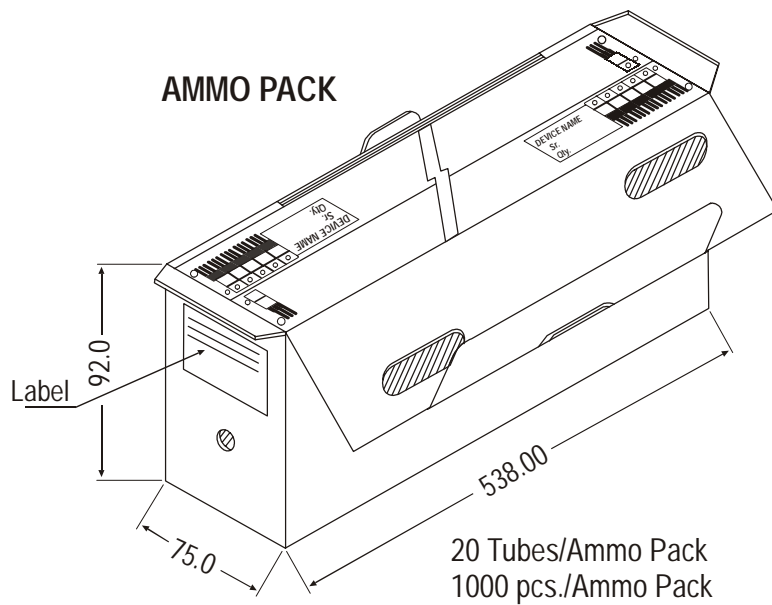

TO-220FP Fully Isolated Plastic Package

DIM	MIN	MAX
A	9.96	10.36
B	2.60	3.00
C	4.50	4.90
D	3.10	3.30
E	7.90	8.20
F	16.87	17.27
G	0.45	0.50
H	2.56	2.96
J	2.34	2.74
K	—	3.08
L	—	30.05
M	—	0.80

All dimensions in mm.

Pin Configuration

1. Base
2. Collector
3. Emitter

TUBE PACKING FOR TO-220FP

AMMO PACK

Drawings are not to scale

MOUNTING OPTIONS FOR TO-220FP

All dimensions in mm

Packing Detail

PACKAGE	STANDARD PACK		INNER CARTON BOX		OUTER CARTON BOX		
	Details	Net Weight/Qty	Size	Qty	Size	Qty	Gr Wt
TO-220FP	200 pcs/polybag	396 gm/200 pcs	3" x 7.5" x 7.5"	1K	17" x 15" x 13.5"	16K	36 kgs
	50 pcs/tube	135 gm/50 pcs	3.5" x 3.7" x 21.5"	1K	19" x 19" x 19"	10K	28 kgs