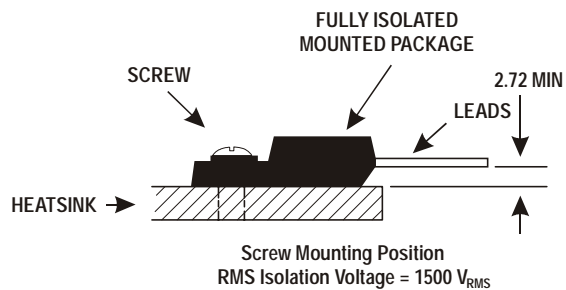

Pin Configuration

1. Base
2. Collector
3. Emitter

TUBE PACKING FOR TO-220FP

AMMO PACK

Drawings are not to scale

MOUNTING OPTIONS FOR TO-220FP

All dimensions in mm

Packing Detail