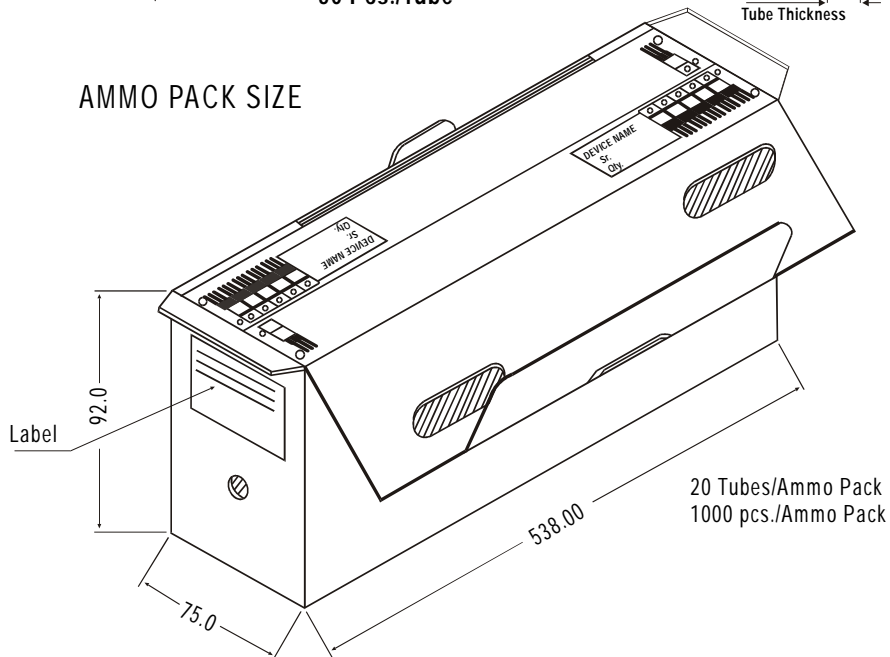

TO-220M-3-TIN Lead Free

DIM	MIN.	MAX.
A	14.42	16.51
B	9.63	10.67
C	3.56	4.83
D		0.90
E	1.15	1.40
F	3.75	3.88
G	2.29	2.79
H	2.54	3.43
J		0.56
K	12.70	14.73
L	2.80	4.07
M	2.03	2.92
N		31.24
O		DEG 7

All dimensions in mm.

PIN CONFIGURATION

1. BASE
2. COLLECTOR
3. EMITTER
4. COLLECTOR

TUBE PACKING FOR TO-220

AMMO PACK SIZE

Packing Detail

PACKAGE	STANDARD PACK		INNER CARTON BOX		OUTER CARTON BOX		
	Details	Net Weight/Qty	Size	Qty	Size	Qty	Gr Wt
TO-220	200 pcs/polybag	396 gm/200 pcs	3" x 7.5" x 7.5"	1.0K	17" x 15" x 13.5"	16.0K	36 kgs
	50 pcs/tube	120 gm/50 pcs	3.5" x 3.7" x 21.5"	1.0K	19" x 19" x 19"	10.0K	29 kgs