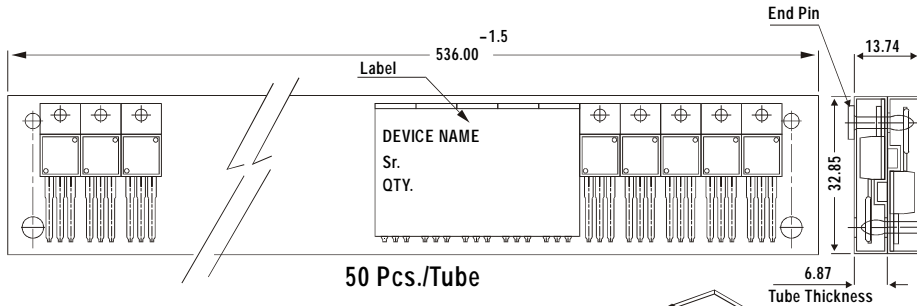

TO-220M-3-TIN Lead Free

DIM	MIN.	MAX.
A	14.42	16.51
B	9.63	10.67
C	3.56	4.83
D		0.90
E	1.15	1.40
F	3.75	3.88
G	2.29	2.79
H	2.54	3.43
J		0.56
K	12.70	14.73
L	2.80	4.07
M	2.03	2.92
N		31.24
O		DEG 7

All dimensions in mm.

PIN CONFIGURATION

1. BASE
2. COLLECTOR
3. EMITTER
4. COLLECTOR

TUBE PACKING FOR TO-220

AMMO PACK SIZE

Packing Detail

PACKAGE	STANDARD PACK		INNER CARTON BOX		OUTER CARTON BOX		
	Details	Net Weight/Qty	Size	Qty	Size	Qty	Gr Wt
TO-220	200 pcs/polybag	396 gm/200 pcs	3" x 7.5" x 7.5"	1.0K	17" x 15" x 13.5"	16.0K	36 kgs
	50 pcs/tube	120 gm/50 pcs	3.5" x 3.7" x 21.5"	1.0K	19" x 19" x 19"	10.0K	29 kgs