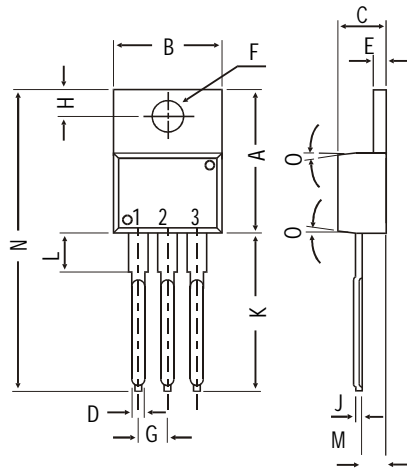

TO-220M-3-TIN Lead Free

DIM	MIN.	MAX.
A	14.42	16.51
B	9.63	10.67
C	3.56	4.83
D		0.90
E	1.15	1.40
F	3.75	3.88
G	2.29	2.79
H	2.54	3.43
J		0.56
K	12.70	14.73
L	2.80	4.07
M	2.03	2.92
N		31.24
O		DEG 7

All dimensions in mm.

PIN CONFIGURATION

1. BASE
2. COLLECTOR
3. EMITTER
4. COLLECTOR

TUBE PACKING FOR TO-220

AMMO PACK SIZE

Packing Detail

PACKAGE	STANDARD PACK		INNER CARTON BOX		OUTER CARTON BOX		
	Details	Net Weight/Qty	Size	Qty	Size	Qty	Gr Wt
TO-220	200 pcs/polybag	396 gm/200 pcs	3" x 7.5" x 7.5"	1.0K	17" x 15" x 13.5"	16.0K	36 kgs
	50 pcs/tube	120 gm/50 pcs	3.5" x 3.7" x 21.5"	1.0K	19" x 19" x 19"	10.0K	29 kgs