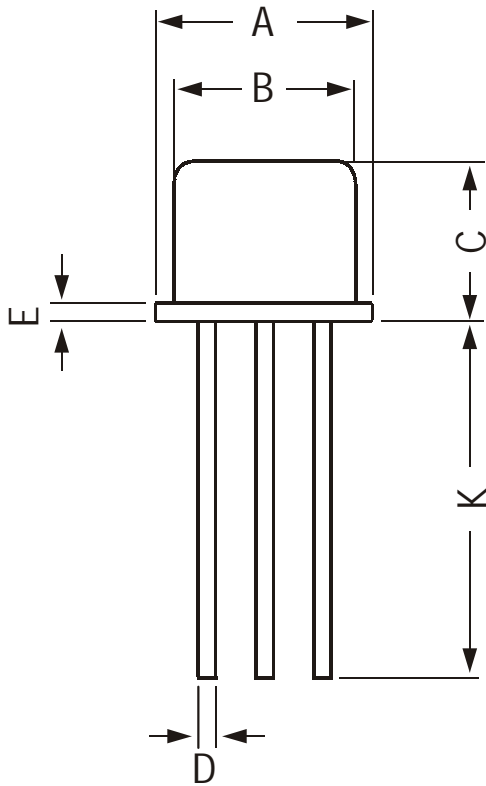

TO-39 Metal Can Package

DIM	MIN	MAX
A	8.50	9.39
B	7.74	8.50
C	6.09	6.60
D	0.40	0.53
E	—	0.88
F	2.41	2.66
G	4.82	5.33
H	0.71	0.86
J	0.73	1.02
K	12.70	—
L	42 DEG	48 DEG

All dimensions are in mm

PIN CONFIGURATION

1. EMITTER
2. BASE
3. COLLECTOR

Packing Detail

PACKAGE	STANDARD PACK		INNER CARTON BOX		OUTER CARTON BOX		
	Details	Net Weight/Qty	Size	Qty	Size	Qty	Gr Wt
TO-39	500 pcs/polybag	540 gm/500 pcs	3" x 7.5" x 7.5"	20K	17" x 15" x 13.5"	32K	40 kgs