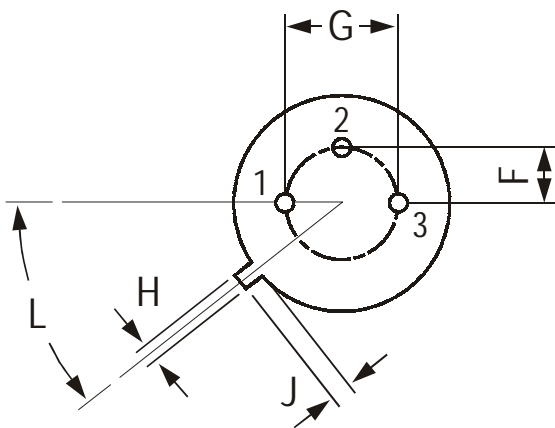

TO-39 Metal Can Package

DIM	MIN	MAX
A	8.50	9.39
B	7.74	8.50
C	6.09	6.60
D	0.40	0.53
E	—	0.88
F	2.41	2.66
G	4.82	5.33
H	0.71	0.86
J	0.73	1.02
K	12.70	—
L	42 DEG	48 DEG

All dimensions are in mm

PIN CONFIGURATION

1. EMITTER
2. BASE
3. COLLECTOR

Packing Detail

PACKAGE	STANDARD PACK		INNER CARTON BOX		OUTER CARTON BOX		
	Details	Net Weight/Qty	Size	Qty	Size	Qty	Gr Wt
TO-39	500 pcs/polybag	540 gm/500 pcs	3" x 7.5" x 7.5"	20K	17" x 15" x 13.5"	32K	40 kgs