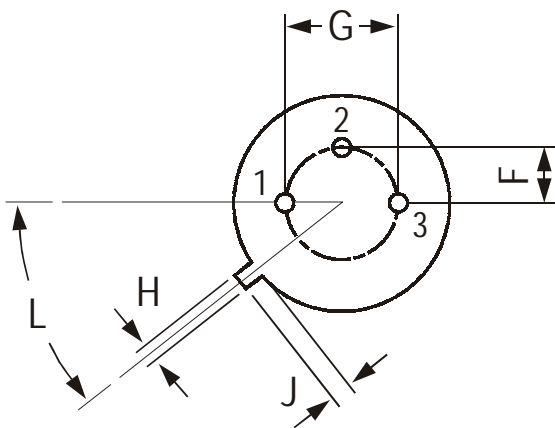

## TO-39 Metal Can Package

DIM	MIN	MAX
A	8.50	9.39
B	7.74	8.50
C	6.09	6.60
D	0.40	0.53
E	—	0.88
F	2.41	2.66
G	4.82	5.33
H	0.71	0.86
J	0.73	1.02
K	12.7	38
L	42 DEG	48 DEG

All dimensions are in mm

- PIN Choices
- a. Tin - Lead Free
  - b. Gold - Lead Free
  - c. SnPb