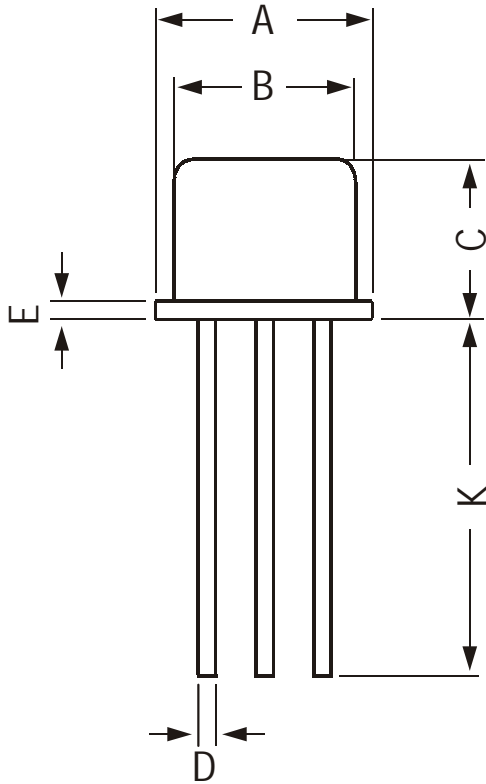

## TO-39 Metal Can Package

DIM	MIN	MAX
A	8.50	9.39
B	7.74	8.50
C	6.09	6.60
D	0.40	0.53
E	—	0.88
F	2.41	2.66
G	4.82	5.33
H	0.71	0.86
J	0.73	1.02
K	12.7	38
L	42 DEG	48 DEG

All dimensions are in mm

- PIN Choices
- a. Tin - Lead Free
  - b. Gold - Lead Free
  - c. SnPb