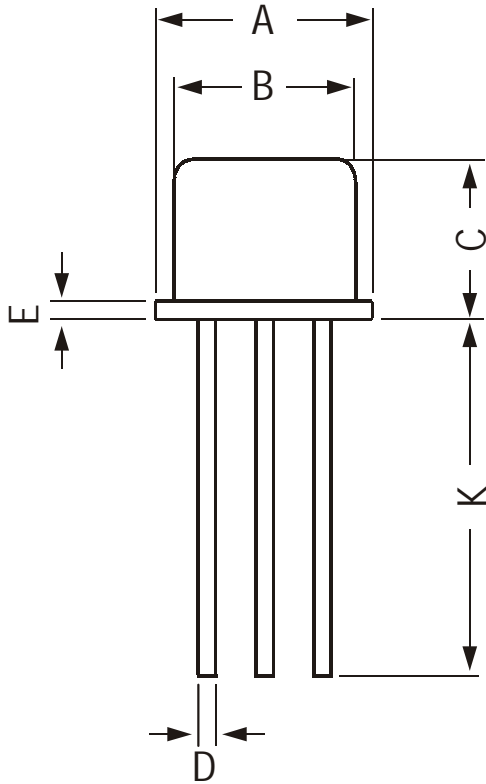

TopLine

TO-5 Metal Can Package

DIM	MIN	MAX
A	8.50	9.39
B	7.74	8.50
C	6.09	6.60
D	0.40	0.53
E	—	0.88
F	2.41	2.66
G	4.82	5.33
H	0.71	0.86
J	0.73	1.02
K	12.7	38
L	42 DEG	48 DEG

All dimensions are in mm

- PIN Choices
- Tin - Lead Free
 - Gold - Lead Free
 - SnPb