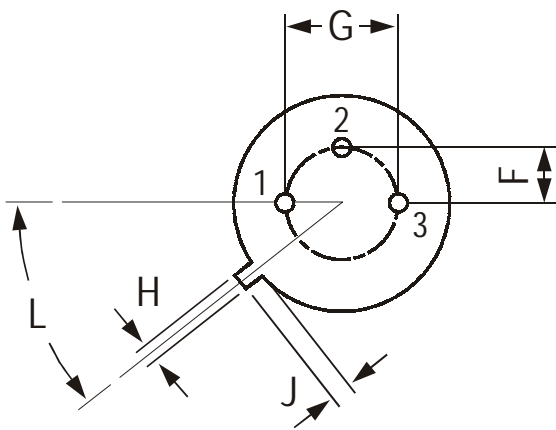

TopLine

TO-5 Metal Can Package

DIM	MIN	MAX
A	8.50	9.39
B	7.74	8.50
C	6.09	6.60
D	0.40	0.53
E	—	0.88
F	2.41	2.66
G	4.82	5.33
H	0.71	0.86
J	0.73	1.02
K	12.7	38
L	42 DEG	48 DEG

All dimensions are in mm

- PIN Choices
- Tin - Lead Free
 - Gold - Lead Free
 - SnPb