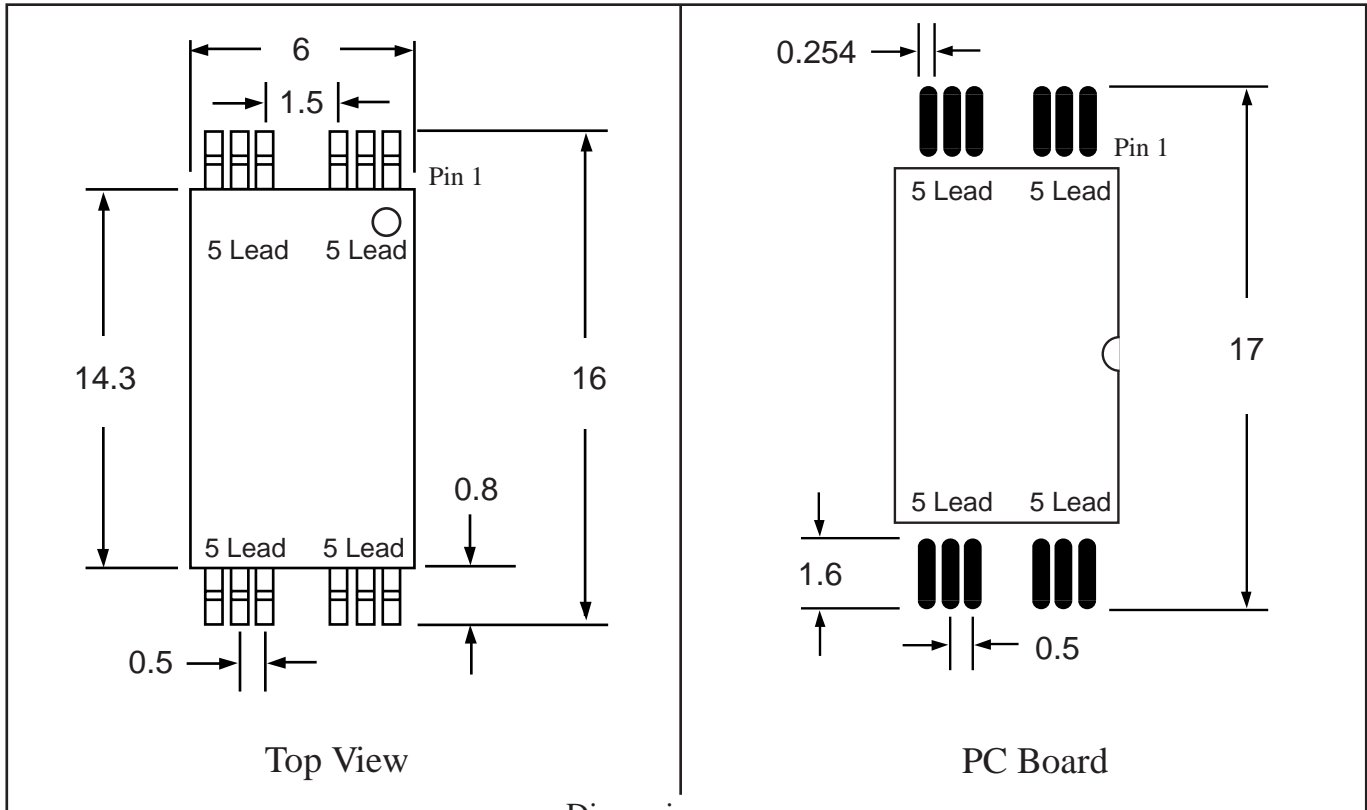

Part # **TSOP20/24T19.7-T1**  
 Leads **20/24** Pitch **0.5mm**  
 Body Size **6mm x 16mm**

Tel 1-714-898-3830  
 info@topline.tv

Dimensions = mm