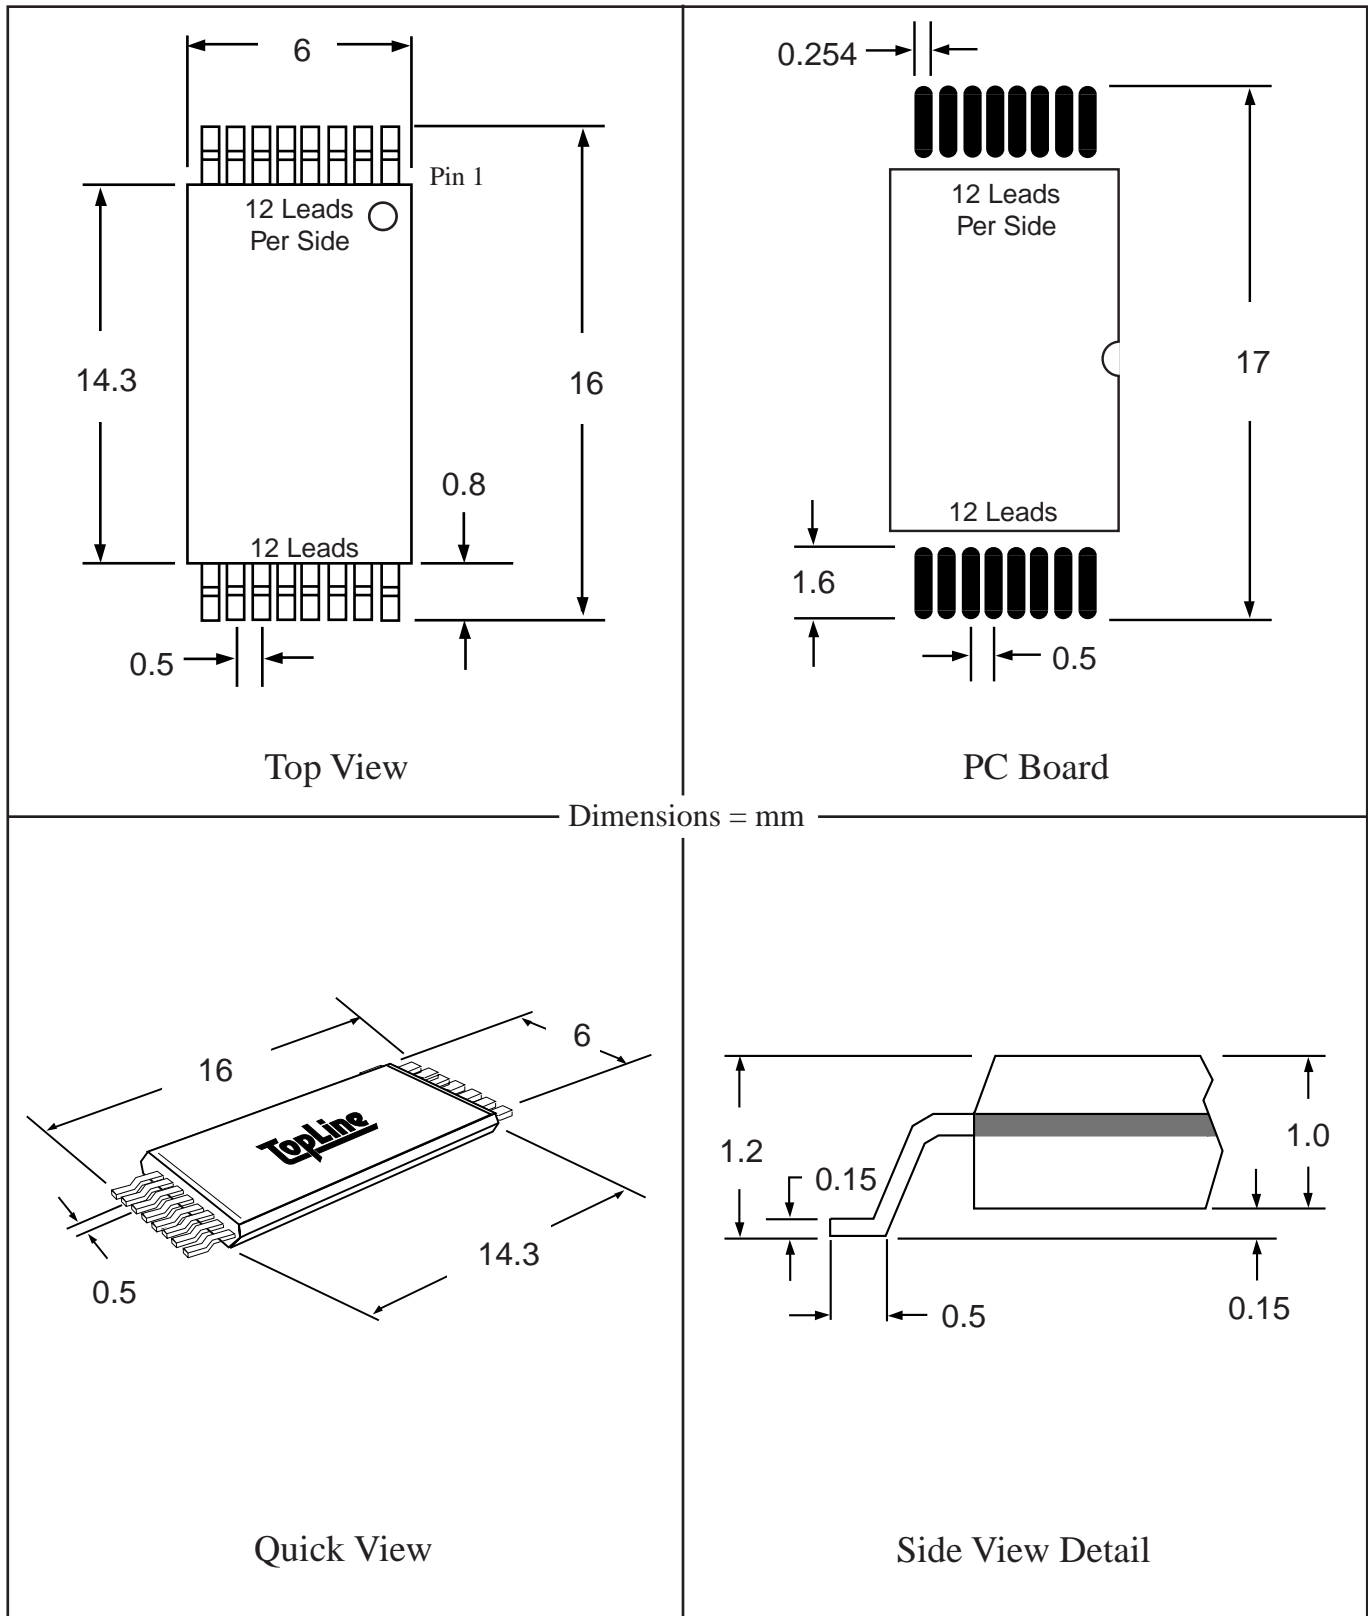

Part # **TSOP24T19.7-T1**
 Leads **24** Pitch **0.5mm**
 Body Size **6 x 16mm**

Tel 1-714-898-3830
 info@topline.tv

Dimensions = mm