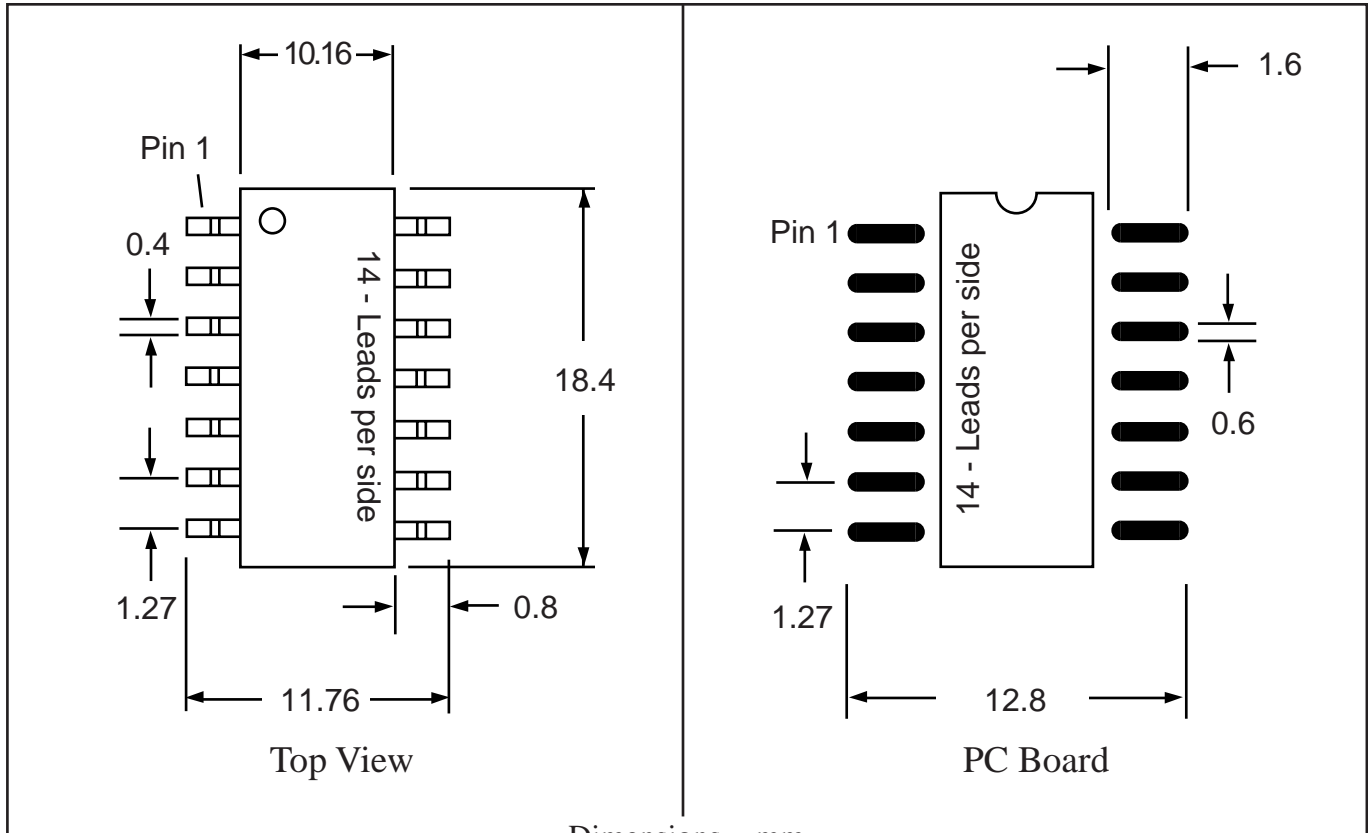

Part # **TSOP28T50-T2**
 Leads **28** Pitch **1.27mm**
 Body Size **10.16 x 18.4mm**

Tel 1-714-898-3830
 info@topline.tv

Dimensions = mm