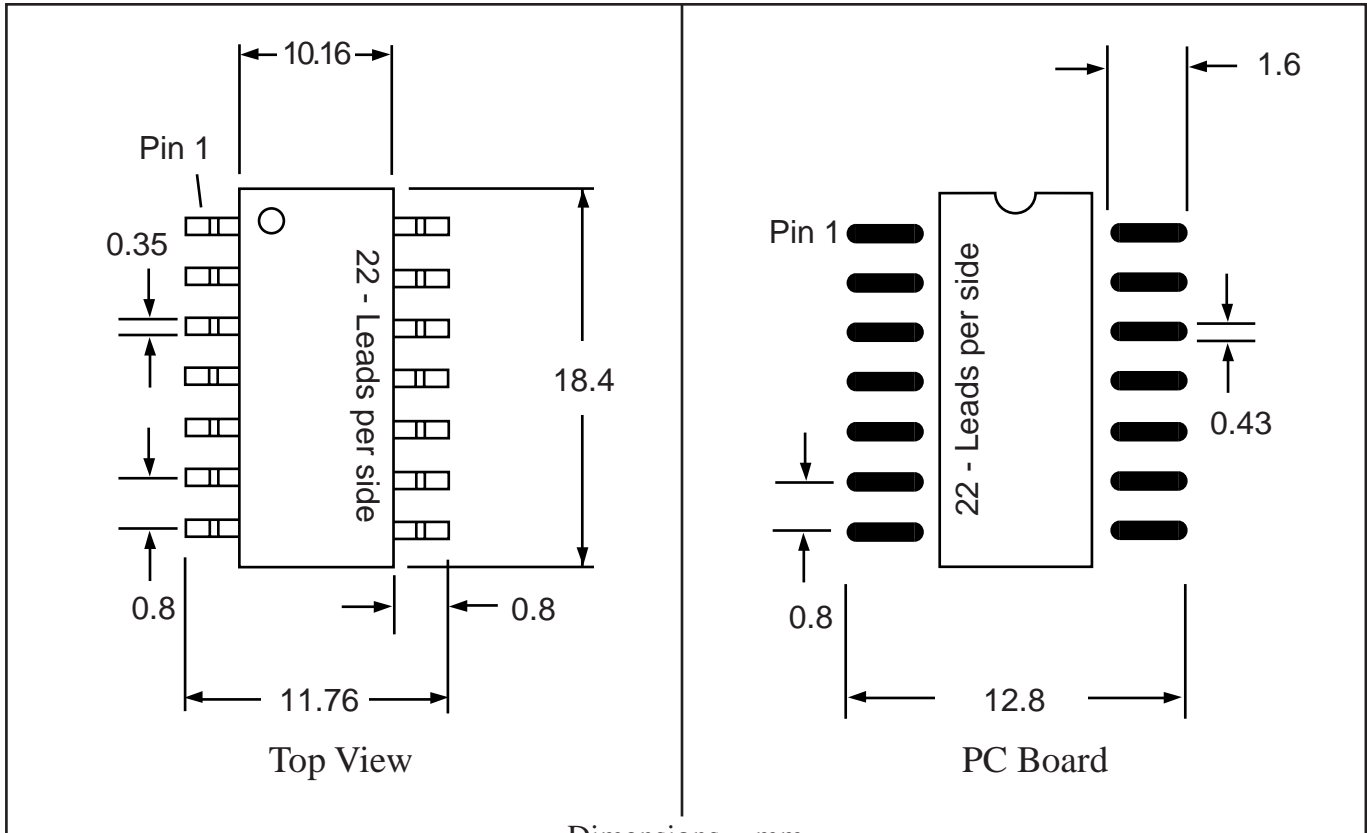

Part # **TSOP44T30-T2**
 Leads **44** Pitch **0.8mm**
 Body Size **10.16 x 18.4mm**

TopLine™
 Tel 1-714-898-3830
 info@topline.tv

Dimensions = mm