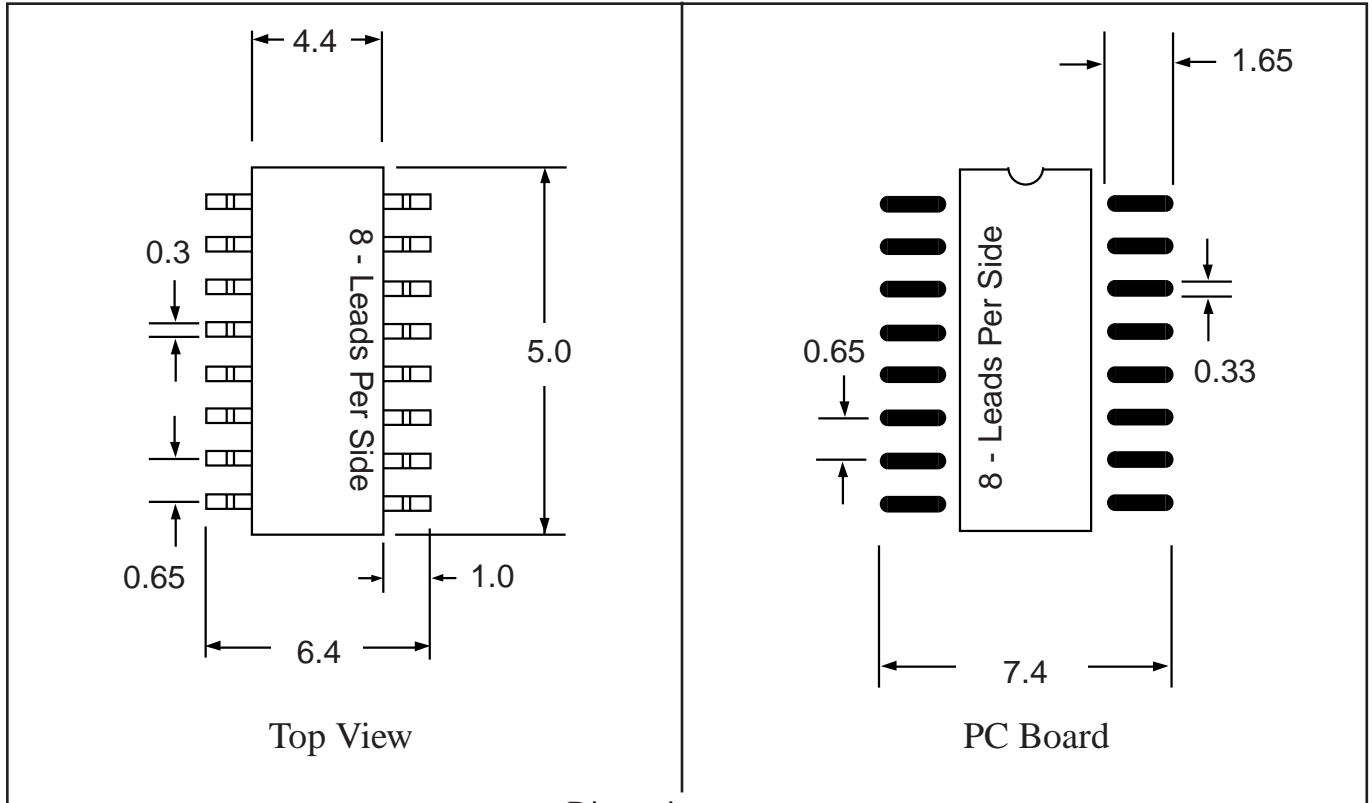

Part # **TSSOP16M25**
 Leads **16** Pitch **0.65mm**
 Body Size (Width) **4.4mm**

TopLine™
 Tel1-714-898-3830
 info@topline.tv

Dimensions = mm