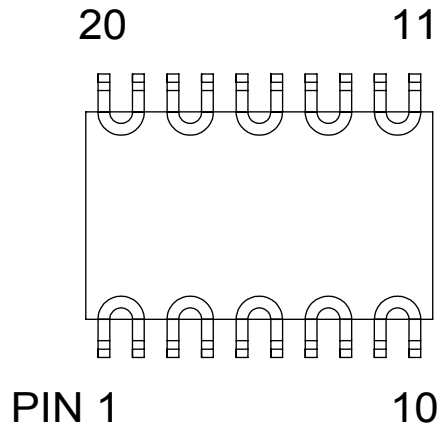

DAISY CHAIN TOP VIEW (INTERNAL CONNECTIONS)

DAISY CHAIN NET LIST	
PINS	PINS
1 ~ 2	11 ~ 12
3 ~ 4	13 ~ 14
5 ~ 6	15 ~ 16
7 ~ 8	17 ~ 18
9 ~ 10	19 ~ 20

NOTES:

1. DAISY CHAIN WIRE BONDED TO INTERNAL PADS.
2. SEE NET LIST FOR CONNECTIONS BETWEEN PINS.
3. DRAWING NOT TO SCALE.

TopLine®			
TITLE 20L DAISY CHAIN PIN CONNECTIONS			
SCALE	SIZE	DRAWING NO.	REV
	A	122006	A
DO NOT SCALE DRAWING			SHEET 1 OF 1