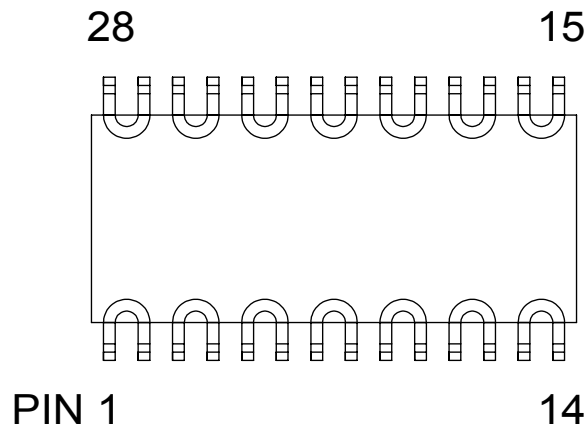

DAISY CHAIN TOP VIEW (INTERNAL CONNECTIONS)

DAISY CHAIN NET LIST		
PINS	PINS	PINS
1 ~ 2	11 ~ 12	21 ~ 22
3 ~ 4	13 ~ 14	23 ~ 24
5 ~ 6	15 ~ 16	25 ~ 26
7 ~ 8	17 ~ 18	27 ~ 28
9 ~ 10	19 ~ 20	

NOTES:

1. DAISY CHAIN WIRE BONDED TO INTERNAL PADS.
2. SEE NET LIST FOR CONNECTIONS BETWEEN PINS.
3. DRAWING NOT TO SCALE.

TopLine®			
TITLE 28L DAISY CHAIN PIN CONNECTIONS			
SCALE	SIZE	DRAWING NO.	REV
	A	122806	A
DO NOT SCALE DRAWING			SHEET 1 OF 1