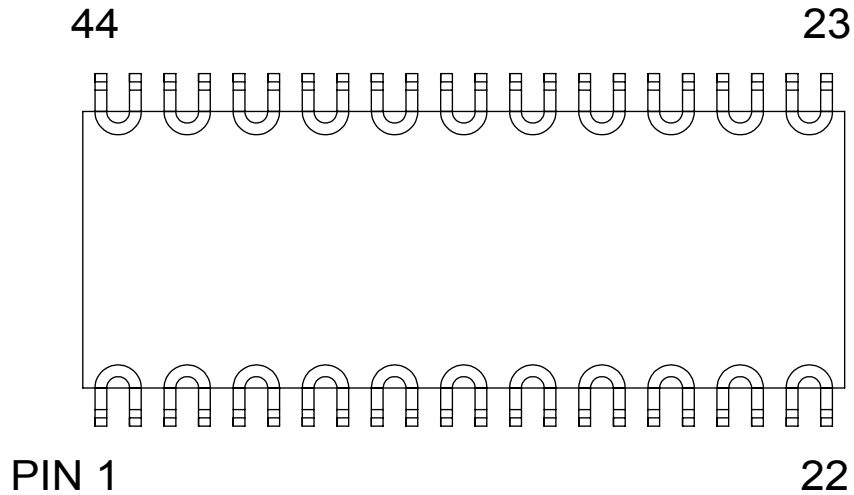

DAISY CHAIN TOP VIEW (INTERNAL CONNECTIONS)

DAISY CHAIN NET LIST				
PINS	PINS	PINS	PINS	PINS
1 ~ 2	11 ~ 12	21 ~ 22	31 ~ 32	41 ~ 42
3 ~ 4	13 ~ 14	23 ~ 24	33 ~ 34	43 ~ 44
5 ~ 6	15 ~ 16	25 ~ 26	35 ~ 36	
7 ~ 8	17 ~ 18	27 ~ 28	37 ~ 38	
9 ~ 10	19 ~ 20	29 ~ 30	39 ~ 40	

NOTES:

1. DAISY CHAIN WIRE BONDED TO INTERNAL PADS.
2. SEE NET LIST FOR CONNECTIONS BETWEEN PINS.
3. DRAWING NOT TO SCALE.

TopLine®			
TITLE 44L DAISY CHAIN PIN CONNECTIONS			
SCALE	SIZE A	DRAWING NO. 124406	REV A
DO NOT SCALE DRAWING			SHEET 1 OF 1