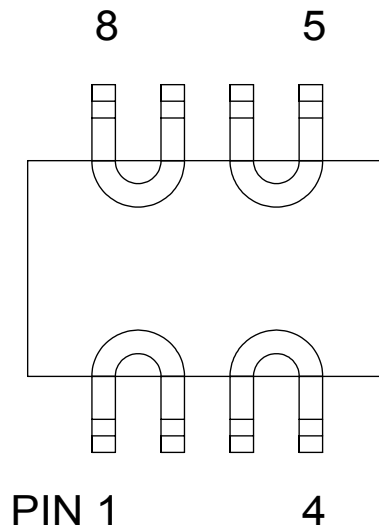

DAISY CHAIN TOP VIEW (INTERNAL CONNECTIONS)

DAISY CHAIN NET LIST	
PINS	PINS
1 ~ 2	5 ~ 6
3 ~ 4	7 ~ 8

NOTES:

1. DAISY CHAIN WIRE BONDED TO INTERNAL PADS.
2. SEE NET LIST FOR CONNECTIONS BETWEEN PINS.
3. DRAWING NOT TO SCALE.

TopLine®			
TITLE		8L DAISY CHAIN PIN CONNECTIONS	
SCALE	SIZE A	DRAWING NO. 120806	REV A
DO NOT SCALE DRAWING			SHEET 1 OF 1