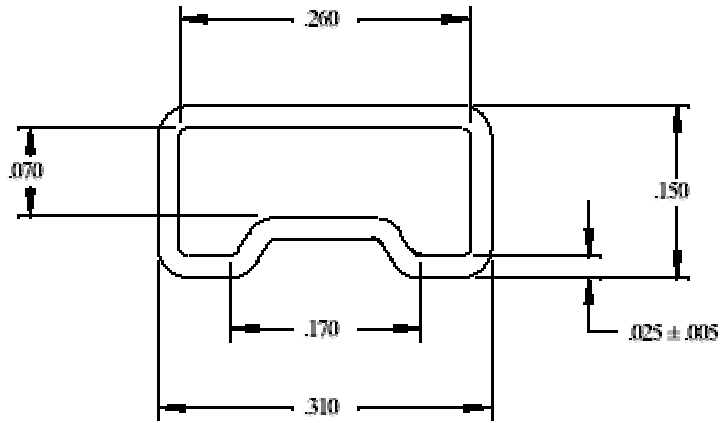

**SOIC Tubes  
Anti Static**

**SOIC 150mil (3.9mm) Tube**

**SOIC 300mil (7.5mm) Tube**

**SOIC 330mil (8.4mm) Tube**

**Dimension = inch**