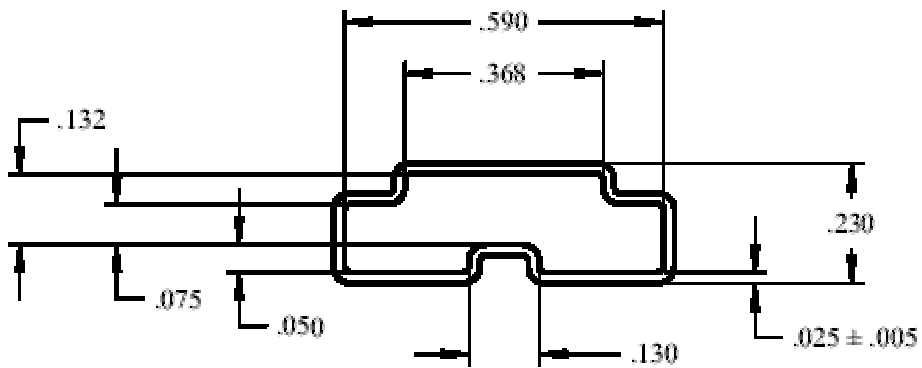

**SOIC Tubes  
Anti Static**

**SOIC 150mil (3.9mm) Tube**

**SOIC 300mil (7.5mm) Tube**

**SOIC 330mil (8.4mm) Tube**

**Dimension = inch**