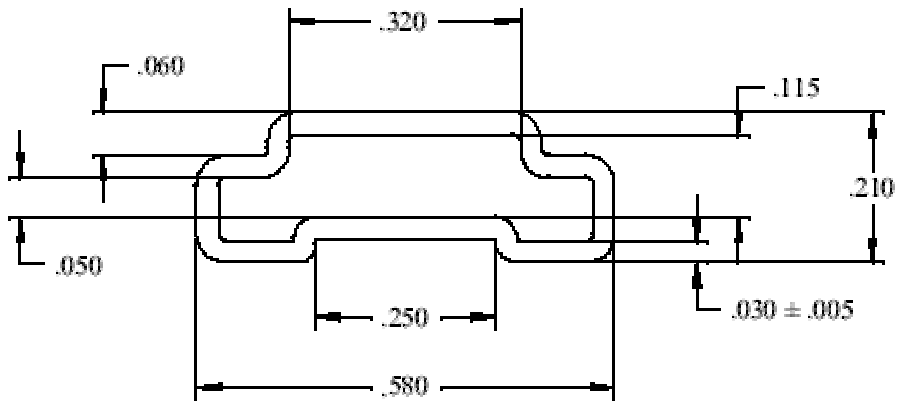

**SOIC Tubes  
Anti Static**

**SOIC 150mil (3.9mm) Tube**

**SOIC 300mil (7.5mm) Tube**

**SOIC 330mil (8.4mm) Tube**

**Dimension = inch**