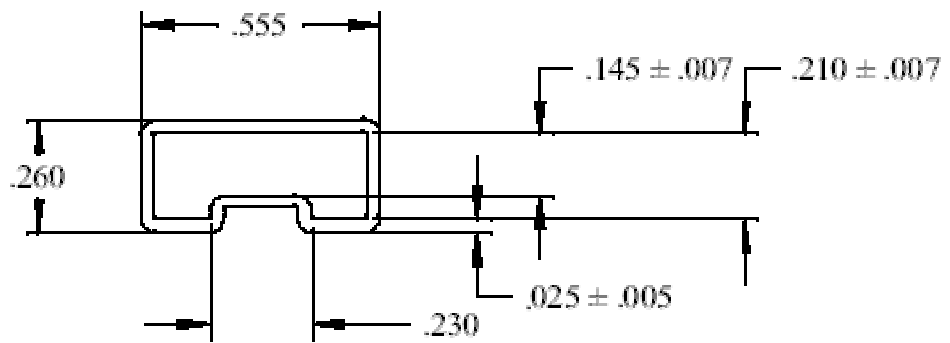

**SOJ Tubes
Anti Static**

SOJ 300mil (7.5mm) Tube

SOIC 400mil (10mm) Tube

Dimension = inch