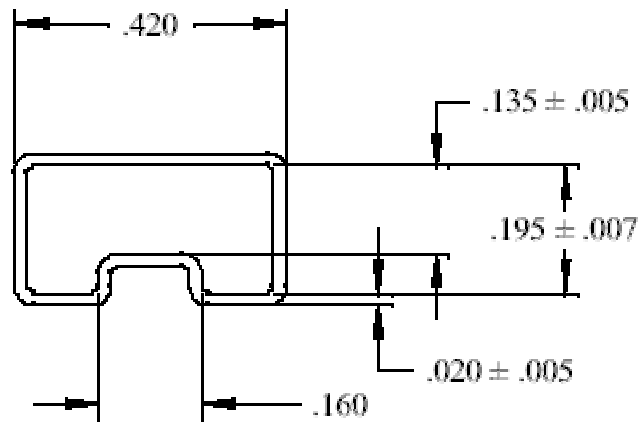

**SOJ Tubes
Anti Static**

SOJ 300mil (7.5mm) Tube

SOIC 400mil (10mm) Tube

Dimension = inch