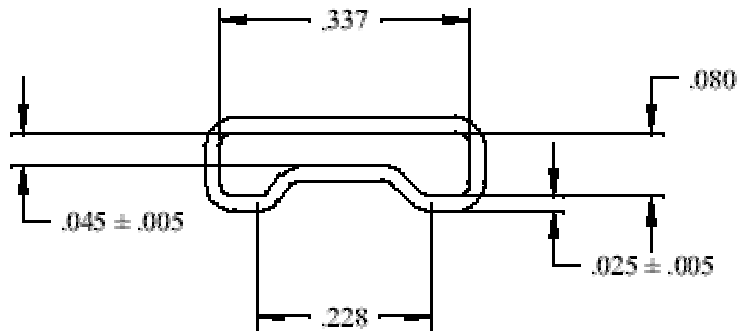

TSSOP 173mil (4.4mm) Tube

TSSOP 240mil (6.1mm) Tube

Dimension = inch