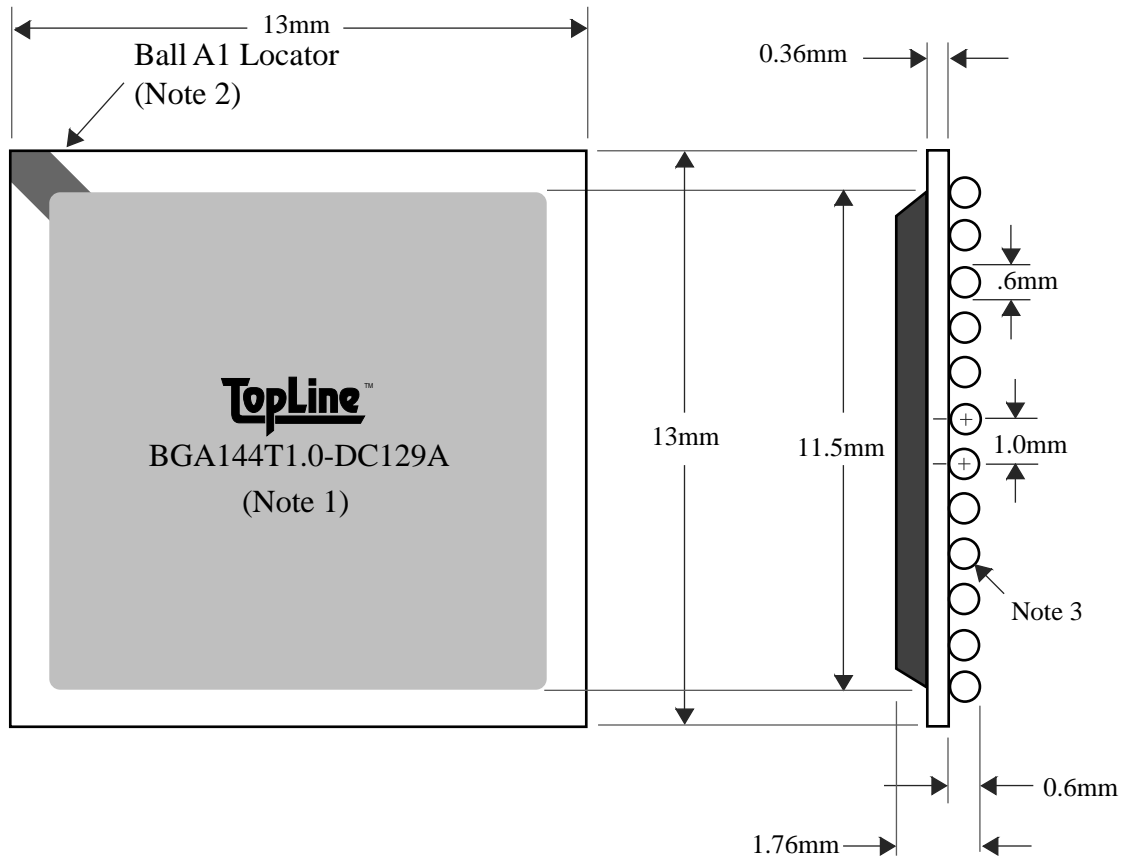

BALLS	PITCH	SIZE	MATRIX	ROWS	CENTER	MAT'L
144	1.0mm	13mm SQ	12 x 12	full	full	BT

BGA144T1.0-DC129A

BALL VIEW

BOTTOM SIDE (TOP X-RAY VIEW)

TEST VEHICLE BOARD

AFTER MOUNTING TO TEST BOARD

BGA144T1.0-DC129A

TEL 1-714-898-3830
info@toplinedummy.com

BALLS	PITCH	SIZE	MATRIX	ROWS	CENTER	MAT'L
144	1.0mm	13mm SQ	12 x 12	full	full	BT

TOP VIEW

SIDE VIEW

NOTES		REVISIONS	
Note 1	Logo and part number centered White ink or laser marked	Rev	Date Changes
Note 2	Ball A1 locator mark positioned in corner		
Note 3	Ball Material: 63/37 SnPb		
Note 4	Substrate Material: BT laminate		
		PACKAGING TRAYS	
		Tray BGATRAY13mm-8x20 Tray Quantity 160	