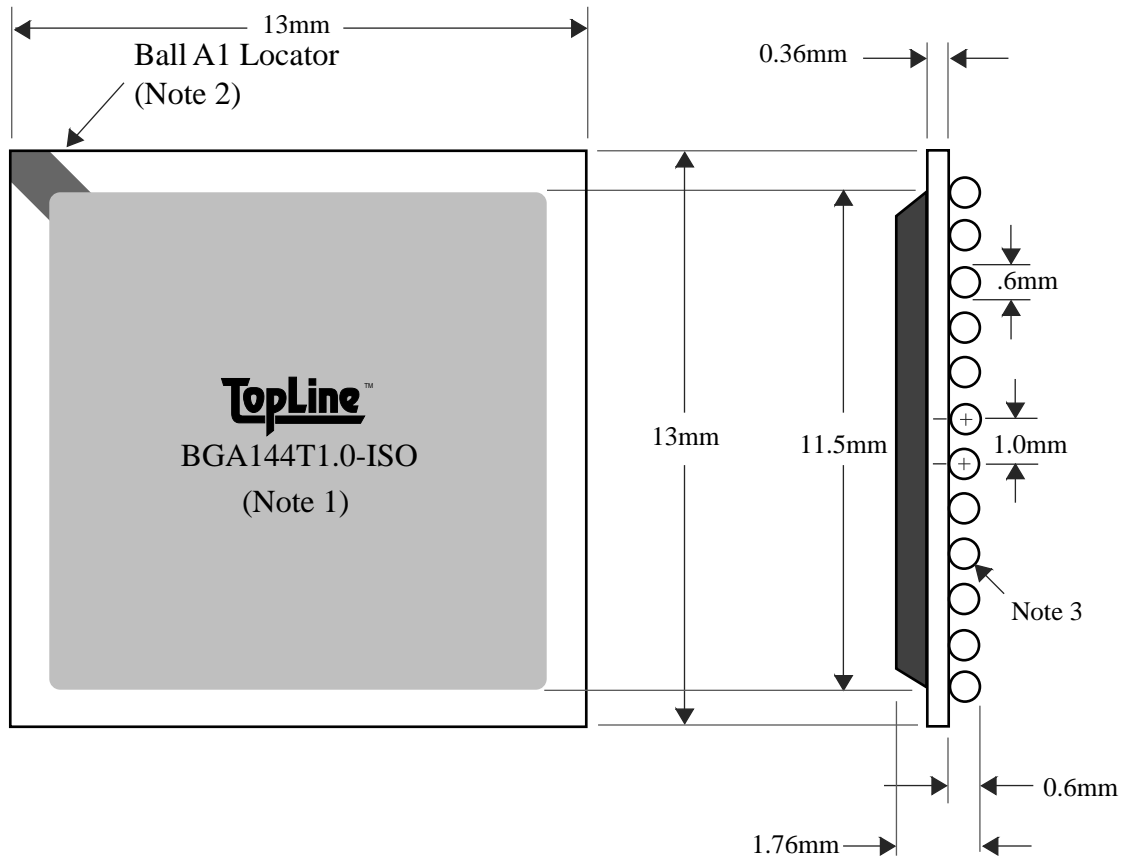

<u>BALLS</u>	<u>PITCH</u>	<u>SIZE</u>	<u>MATRIX</u>	<u>ROWS</u>	<u>CENTER</u>	<u>MAT'L</u>
144	1.0mm	13mm SQ	12 x 12	full	full	BT

BALL VIEW

BOTTOM SIDE (TOP X-RAY VIEW)

TEST VEHICLE BOARD

AFTER MOUNTING TO TEST BOARD

BGA144T1.0-ISO

TEL 1-714-898-3830
info@toplinedummy.com

BALLS	PITCH	SIZE	MATRIX	ROWS	CENTER	MAT'L
144	1.0mm	13mm SQ	12 x 12	full	full	BT

TOP VIEW

SIDE VIEW

NOTES		REVISIONS		
Note 1	Logo and part number centered White ink or laser marked	Rev	Date	Changes
Note 2	Ball A1 locator mark positioned in corner			
Note 3	Ball Material: 63/37 SnPb	PACKAGING TRAYS		
Note 4	Substrate Material: BT laminate	Tray BGATRAY13mm-8x20 Tray Quantity 160 Tray Suppliers (ref):		